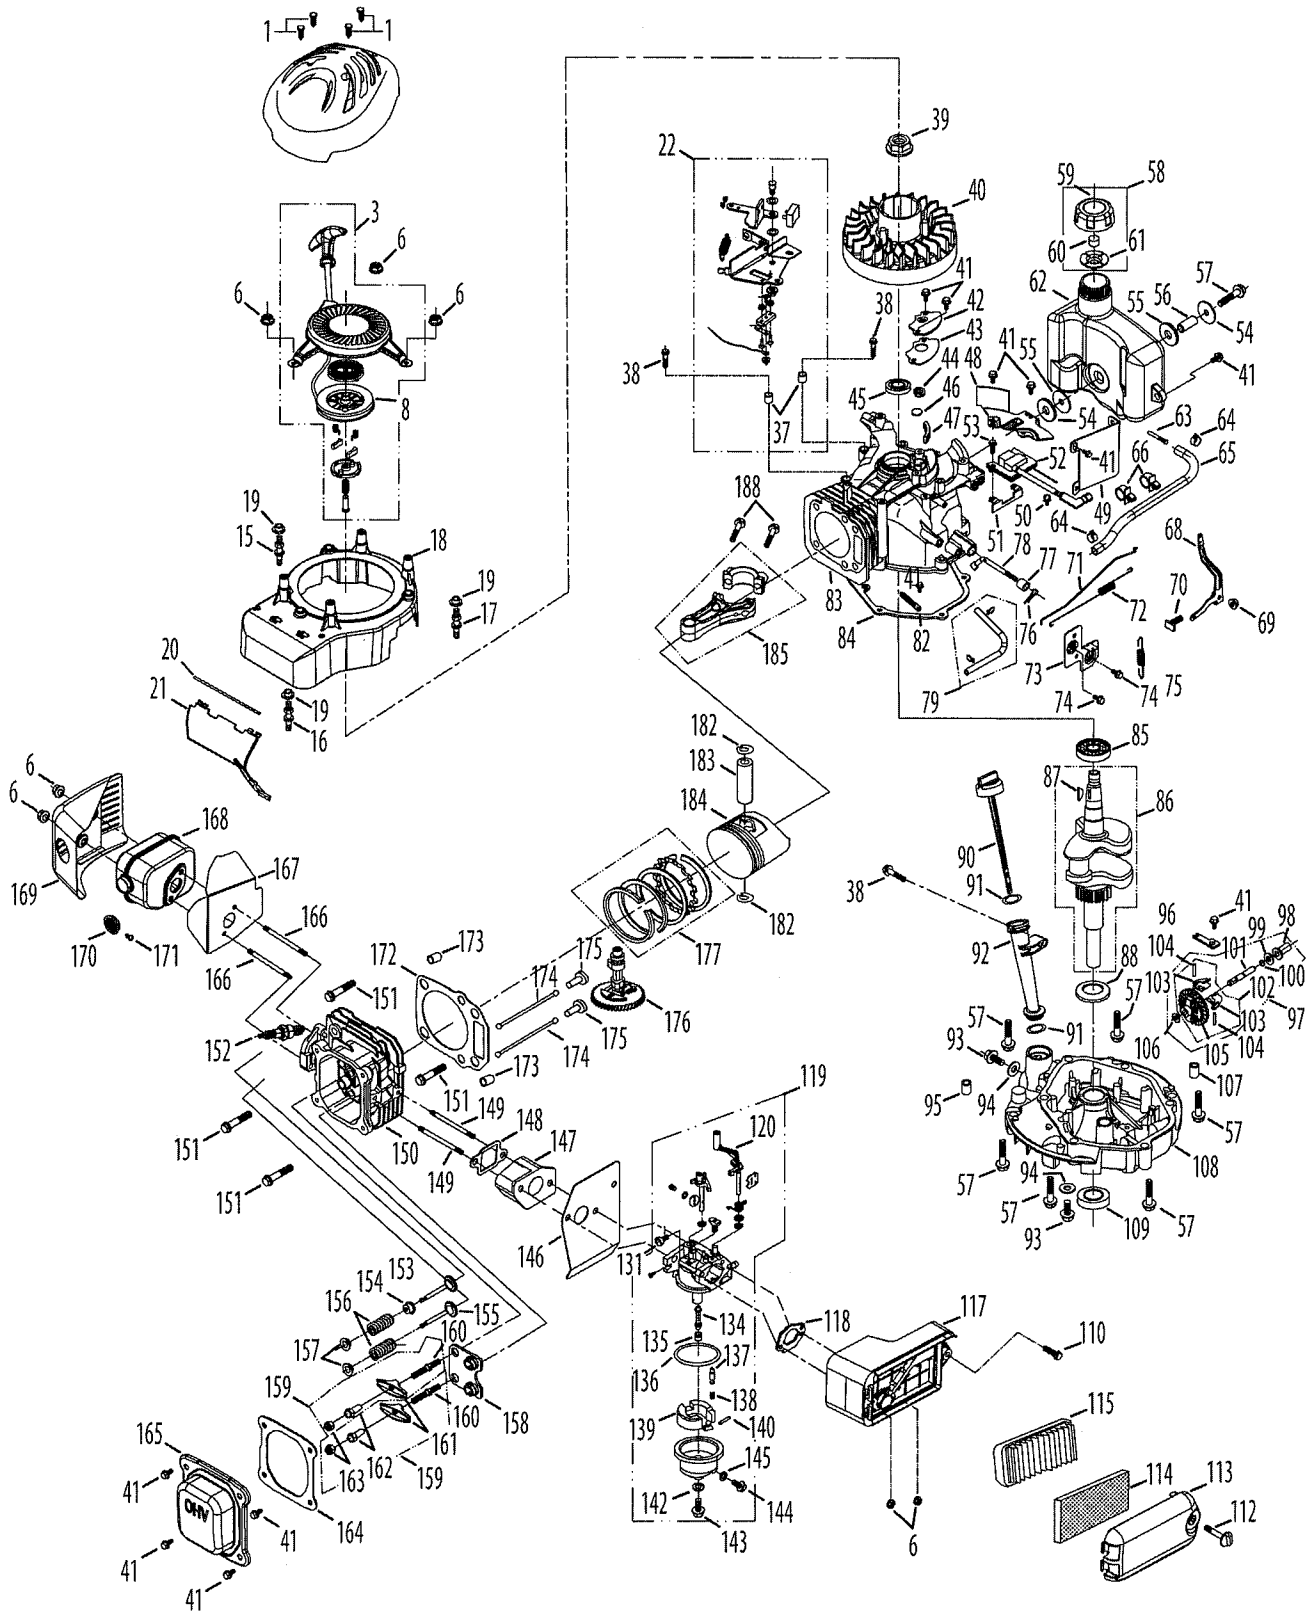

Engine Model 5P70MOB

NOTE: Illustrated parts without a numeric call-out are not servicable components.

Engine Model 5P70MOB

Ref No.	Part Number	Description
1	710-04744	Self-Tapping Bolt, #12-16 x 1.0"
3	951-11720	Recoil Starter Assembly
6	712-04212	Nut M6 X 10 Mm
8	951-11721	Starter Pulley
15	710-04976	Starter/Shroud Stud M6x85-48
16	710-04977	Starter/Shroud Stud M6x87-51.5
17	710-04978	Starter/Shroud Stud M6x79
18	951-10764	Inner Shroud
19	750-05320	Engine Shroud Spacer
20	951-11610	Air Vane Shaft
21	951-11611	Air Vane
22	951-10321A	Brake Assembly
37	750-05384	Brake Spacer
38	710-04980	Bolt M6x35
39	712-04221	Flywheel Nut M14
40	951-11046	Flywheel
41	710-04916	Bolt M6x14
42	951-11728	Breather Cover Plate
43	951-11729	Breather Gasket
44	732-04718	Breather Spring
45	951-11545	Upper Crankshaft Seal
46	951-11735	Breather Valve
47	951-11762	Breather Screen
48	951-11616	Fuel Tank Bottom Bracket
49	951-11617	Tank/Label Bracket
50	951-11618	Plastic Clamp 6.3x8
51	951-11619	Ignition Coil Bracket
52	951-10366	Ignition Coil Assembly
53	710-04979	Bolt M6x18
54	736-04456	Fuel Tank Washer
55	951-10335	Rubber Bushing
56	750-05322	Fuel Tank Bushing
57	710-04922	Tank/Sump Bolt M8x50
58	951-10300	Fuel Cap Assembly
62	951-10368	Fuel Tank Assembly
63	951-10358	Fuel Filter
64	951-11731	Fuel Hose Clamp
66	723-04071	Plastic Support Clamp
68	951-11238	Governor Arm Bracket
69	712-04212	Governor Arm Nut M6
70	710-04908	Governor Arm Bolt
71	951-11259	Throttle Linkage