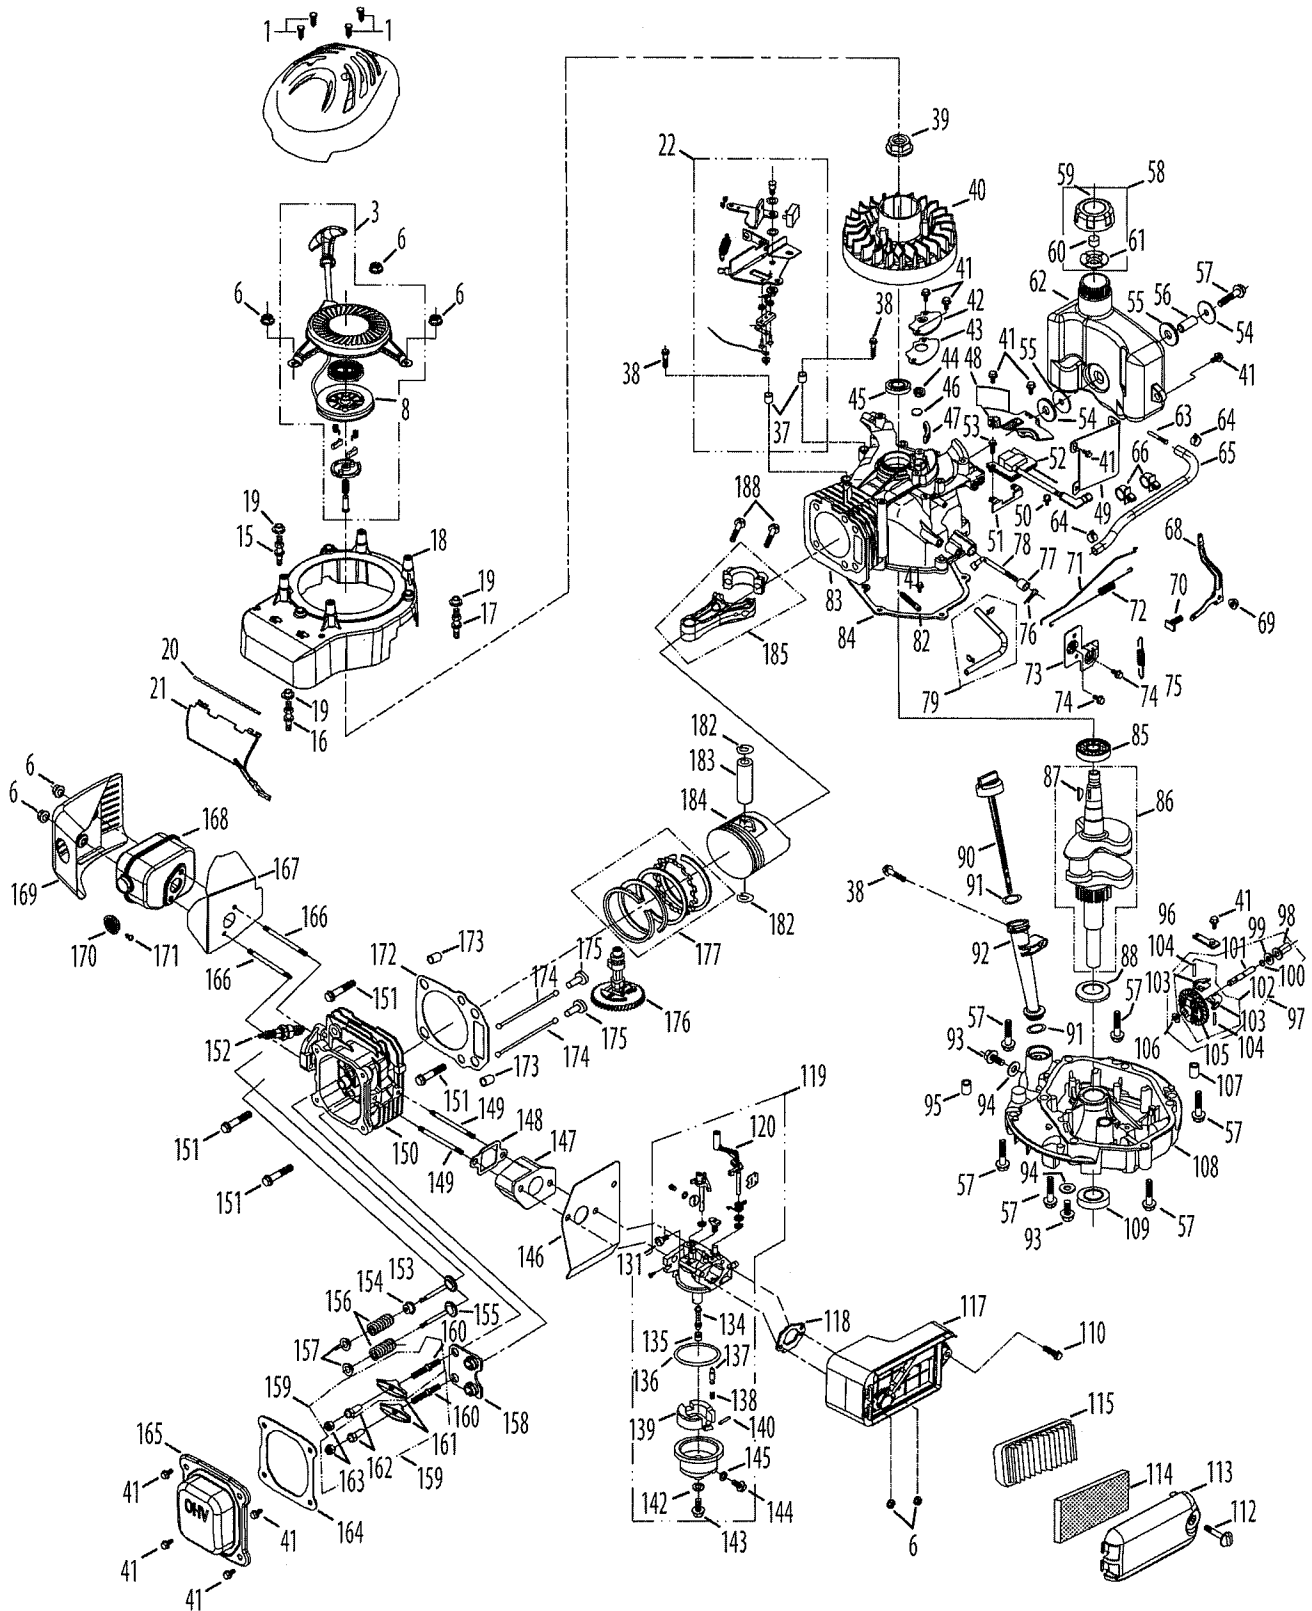

Engine Model 5P70MOB

NOTE: Illustrated parts without a numeric call-out are not servicable components.

Engine Model 5P70MOB

Ref No.	Part Number	Description
1	710-04744	Self-Tapping Bolt, #12-16 x 1.0"
3	951-11720	Recoil Starter Assembly
6	712-04212	Nut M6 X 10 Mm
8	951-11721	Starter Pulley
15	710-04976	Starter/Shroud Stud M6x85-48
16	710-04977	Starter/Shroud Stud M6x87-51.5
17	710-04978	Starter/Shroud Stud M6x79
18	951-10764	Inner Shroud
19	750-05320	Engine Shroud Spacer
20	951-11610	Air Vane Shaft
21	951-11611	Air Vane
22	951-10321A	Brake Assembly
37	750-05384	Brake Spacer
38	710-04980	Bolt M6x35
39	712-04221	Flywheel Nut M14
40	951-11046	Flywheel
41	710-04916	Bolt M6x14
42	951-11728	Breather Cover Plate
43	951-11729	Breather Gasket
44	732-04718	Breather Spring
45	951-11545	Upper Crankshaft Seal
46	951-11735	Breather Valve
47	951-11762	Breather Screen
48	951-11616	Fuel Tank Bottom Bracket
49	951-11617	Tank/Label Bracket
50	951-11618	Plastic Clamp 6.3x8
51	951-11619	Ignition Coil Bracket
52	951-10366	Ignition Coil Assembly
53	710-04979	Bolt M6x18
54	736-04456	Fuel Tank Washer
55	951-10335	Rubber Bushing
56	750-05322	Fuel Tank Bushing
57	710-04922	Tank/Sump Bolt M8x50
58	951-10300	Fuel Cap Assembly
62	951-10368	Fuel Tank Assembly
63	951-10358	Fuel Filter
64	951-11731	Fuel Hose Clamp
66	723-04071	Plastic Support Clamp
68	951-11238	Governor Arm Bracket
69	712-04212	Governor Arm Nut M6
70	710-04908	Governor Arm Bolt
71	951-11259	Throttle Linkage