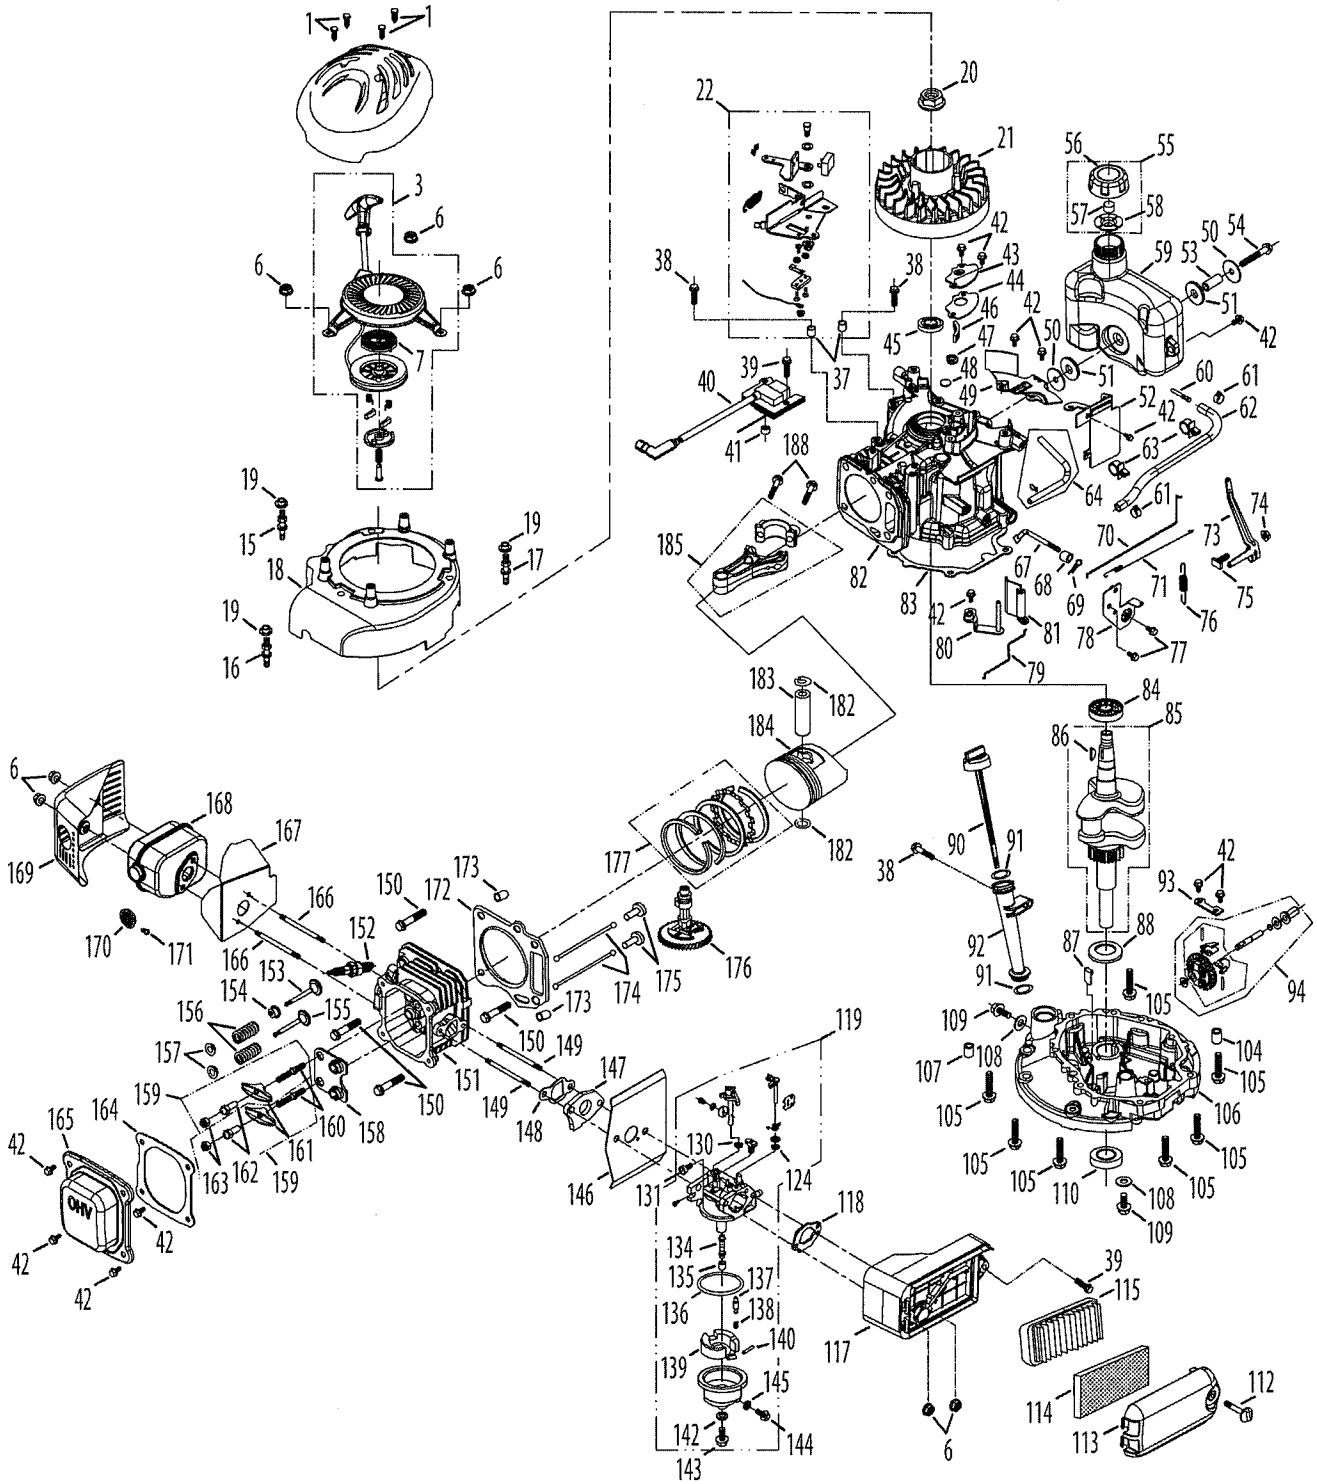

Engine Model 5P65M0B

NOTE: Illustrated parts without a numeric call-out are not servicable components.

Engine Model 5P65MOB

Ref No.	Part Number	Description
1	710-04744	Self-Tap Bolt, Hilo #12-16 x 1.00"
3	951-11720	Recoil Starter Assembly
6	712-04212	Nut M6 X 10 Mm
7	951-11721	Recoil Spring and Pulley Assembly
15	751-11722	Starter/Shroud Stud Black/Ye Zinc
16	951-11723	Starter/Shroud Stud Front/Ye Zinc
17	951-11724	Starter/Shroud Stud White/Ye Zinc
18	951-10875	Inner Shroud
19	750-05320	Engine Shroud Spacer
20	712-04221	Flywheel Nut M14
21	951-11043	Flywheel
22	951-10320A	Brake Assembly
37	750-05384	Brake Spacer
38	710-04980	Bolt M6x35
39	710-04969	Bolt M6x30
40	951-10367	Ignition Coil Assembly
41	750-05383	Ignition Coil Spacer
42	710-04916	Bolt M6x14
43	951-11612	Breather Cover Plate
44	951-11613	Breather Gasket
45	951-11596	Upper Crankshaft Seal
46	951-11730	Mesh Screen
47	732-04718	Breather Valve Spring
48	951-11614	Breather Valve
49	951-11542	Fuel Tank Bottom Bracket
50	736-04456	Fuel Tank Washer
51	951-10335	Rubber Bushing
52	951-11748	Tank/Label Bracket
53	750-05322	Fuel Tank Bushing
54	710-04922	Tank Bolt M8x50
55	951-10300	Fuel Cap Assembly
59	951-10337	Fuel Tank Assembly
60	951-10358	Fuel Filter
61	951-11731	Fuel Hose Clamp
63	723-04071	Plastic Support Clamp
64	951-11520	Breather Hose Assembly
67	951-11608	Governor Arm Shaft
68	951-11574	Governor Seal
69	714-04074	Governor Cotter Pin
70	951-11521	Throttle Linkage Rod

Ref No.	Part Number	Description
71	951-11522	Throttle Linkage Spring
73	951-11523	Governor Arm
74	712-04212	Governor Arm Nut M6
75	710-04908	Governor Arm Bolt
76	951-10293	Governor Spring
77	710-04915	Bolt M6x12
78	951-11544	Throttle / Governor Bracket
79	951-11524	Choke Linkage Rod
80	951-11792	Air Vane Bracket
81	951-11529	Air Vane
83	951-11732	Crankcase Cover Gasket
84	951-11369	Main Bearing
85	951-11591	Crankshaft Assembly
86	951-10307	Woodruff Key
87	951-11733	Oil Return Seal
88	736-04491	Crankshaft Thrust Washer
91	951-11547	Dipstick and Oil Fill Tube O-Ring
93	951-11609	Governor Gear Mounting Plate
94	951-11549	Governor Gear/Shaft Assembly
104	715-04092	Crankcase Cover Dowel 7x14
105	710-04920	Coil/Sump Bolt M6x28
106	951-11793	Crankcase Cover
107	715-04096	Dowel Pin 9x14
108	736-04440	Oil Drain Plug Washer
109	710-04906	Oil Drain Plug
110	951-11545	Lower Crankshaft Seal
112	951-10297	Air Filter Cover Thumb Screw
118	951-11257	Carburetor Gasket Plate
119	951-10873	Carburetor Assembly
136	951-11589	Fuel Bowl O-Ring
142	951-11348	Fuel Bowl Gasket
143	710-04945	Fuel Bowl Mounting Bolt
144	710-04903	Fuel Drain Plug
145	951-11349	Fuel Drain Plug Gasket
146	951-11737	Carburetor Gasket
147	951-11738	Carburetor Insulator
148	951-11528	Carburetor Insulator Gasket
149	710-05093	Carb Stud M6x92
150	710-04982	Head Bolt M8x54
152	951-10292	Spark Plug/F6rtc