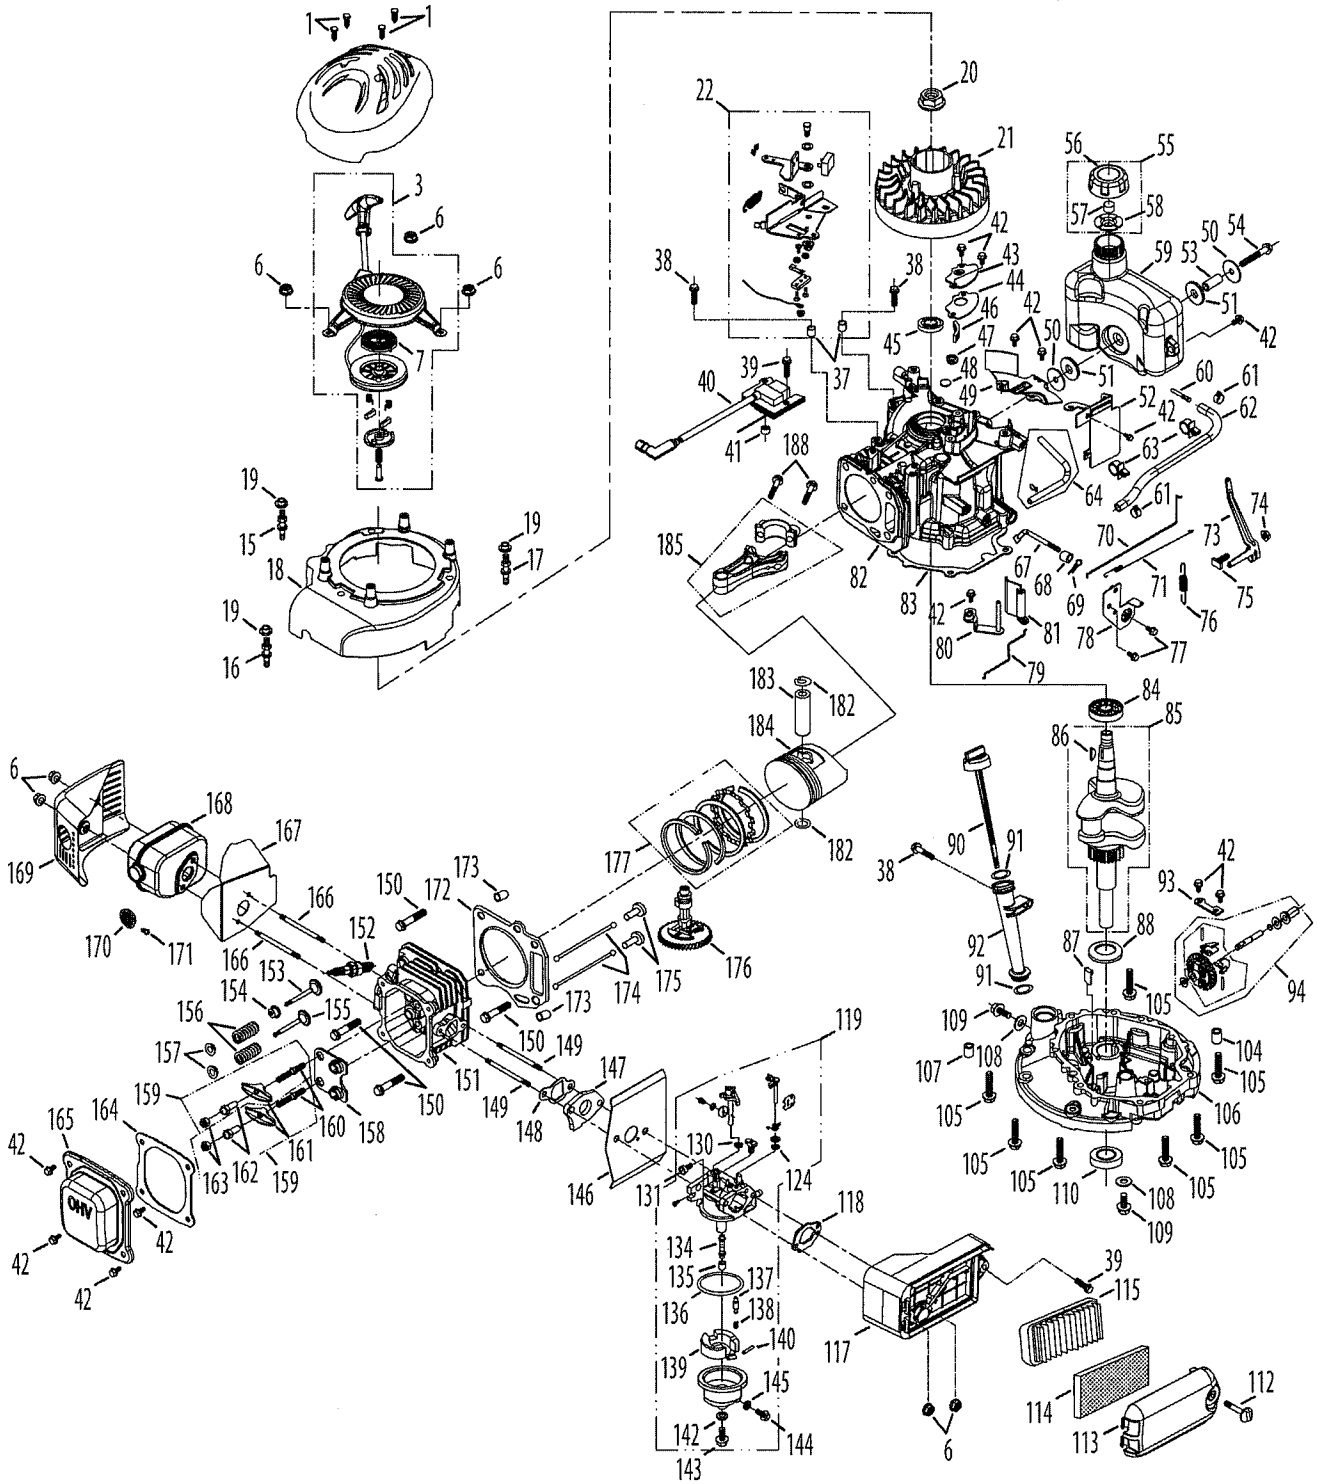

Engine Model 5P65M0B

NOTE: Illustrated parts without a numeric call-out are not servicable components.

Engine Model 5P65MOB

Ref No.	Part Number	Description
1	710-04744	Self-Tap Bolt, Hilo #12-16 x 1.00"
3	951-11720	Recoil Starter Assembly
6	712-04212	Nut M6 X 10 Mm
7	951-11721	Recoil Spring and Pulley Assembly
15	751-11722	Starter/Shroud Stud Black/Ye Zinc
16	951-11723	Starter/Shroud Stud Front/Ye Zinc
17	951-11724	Starter/Shroud Stud White/Ye Zinc
18	951-10875	Inner Shroud
19	750-05320	Engine Shroud Spacer
20	712-04221	Flywheel Nut M14
21	951-11043	Flywheel
22	951-10320A	Brake Assembly
37	750-05384	Brake Spacer
38	710-04980	Bolt M6x35
39	710-04969	Bolt M6x30
40	951-10367	Ignition Coil Assembly
41	750-05383	Ignition Coil Spacer
42	710-04916	Bolt M6x14
43	951-11612	Breather Cover Plate
44	951-11613	Breather Gasket
45	951-11596	Upper Crankshaft Seal
46	951-11730	Mesh Screen
47	732-04718	Breather Valve Spring
48	951-11614	Breather Valve
49	951-11542	Fuel Tank Bottom Bracket
50	736-04456	Fuel Tank Washer
51	951-10335	Rubber Bushing
52	951-11748	Tank/Label Bracket
53	750-05322	Fuel Tank Bushing
54	710-04922	Tank Bolt M8x50
55	951-10300	Fuel Cap Assembly
59	951-10337	Fuel Tank Assembly
60	951-10358	Fuel Filter
61	951-11731	Fuel Hose Clamp
63	723-04071	Plastic Support Clamp
64	951-11520	Breather Hose Assembly
67	951-11608	Governor Arm Shaft
68	951-11574	Governor Seal
69	714-04074	Governor Cotter Pin
70	951-11521	Throttle Linkage Rod