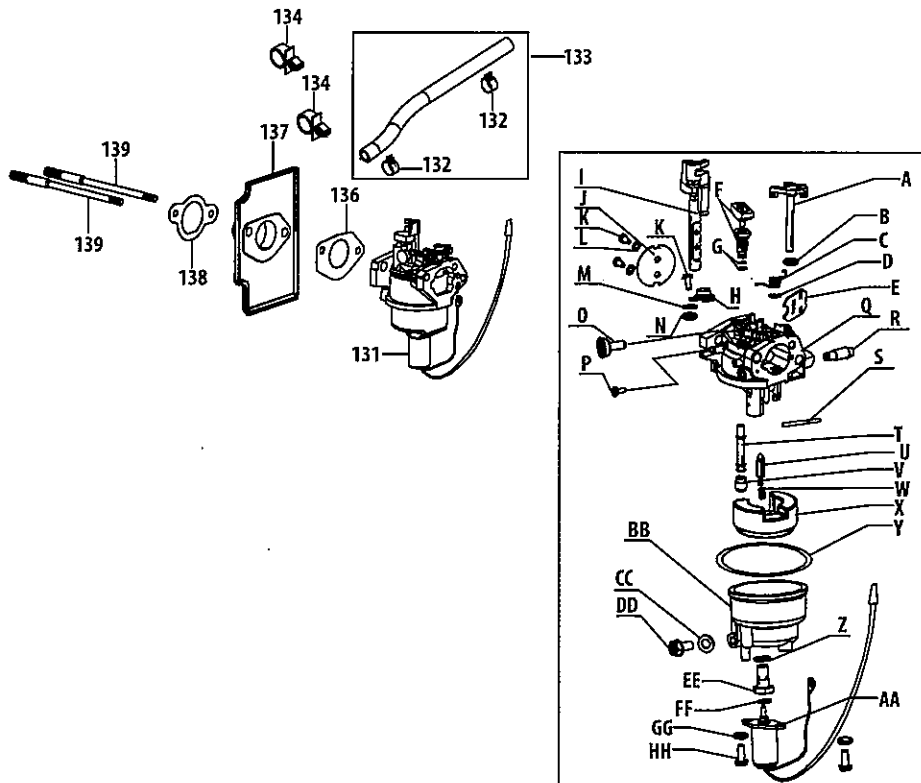

4P90M0 Carburetor Assembly