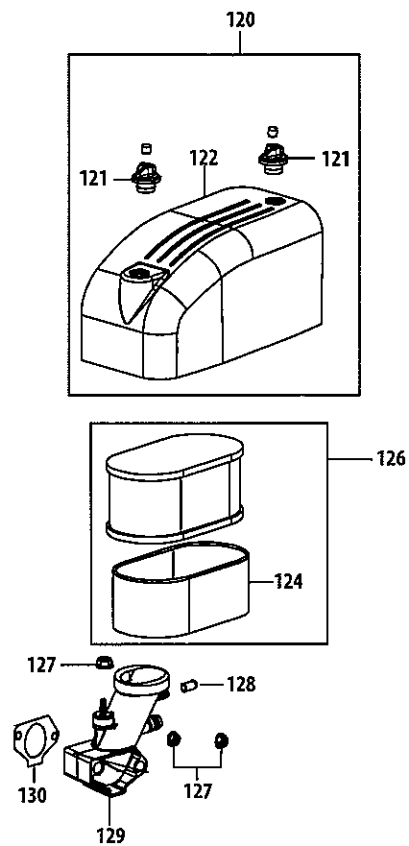

4P90M0 Air Intake

Ref.	Part Number	Description
120	951-12255	Air Filter Cover Assembly
121	712-04291	Air Filter Lock Nut
122	951-12255	Air Filter Cover
124	951-12256	Sponge Filter
126	951-12260	Air Filter Assembly
127	712-04212	Nut M6
128	951-12328	Rubber Cap
129	951-12257	Intake Manifold
130	951-12258	Manifold Gasket

4P90M0 Engine Shroud

Ref.	Part Number	Description
1	951-12311	Shroud Cover
2	712-04290	Nut
3	750-05320	Engine Shroud Spacer
4	710-05304	Starter / Shroud Stud M6x100
5	951-11622	Flexible Clamp
6	710-05305	Hook Bolt
7	951-12206	Engine Shroud

4P90M0 Starter Assembly

Ref.	Part Number	Description
8	710-05306	Bolt M8x40
9	751-12207	Starter Assembly
10	710-05307	Screw M5x25
11	736-04554	Lock Washer 5
12	736-04556	Plain Washer
13	951-12208	Starter Drive End Cover
14	951-12211	Bearing
15	951-12210	Starter Pinion/Clutch Assembly
16	951-12312	Gear
17	951-12209	Bearing
18	951-12212	Clutch Pinion Cover
19	951-12214	Bearing 6001Zz
20	951-12215	Starter Armature
21	951-12216	Bearing
24	951-12217	Self-Tapping Bolt