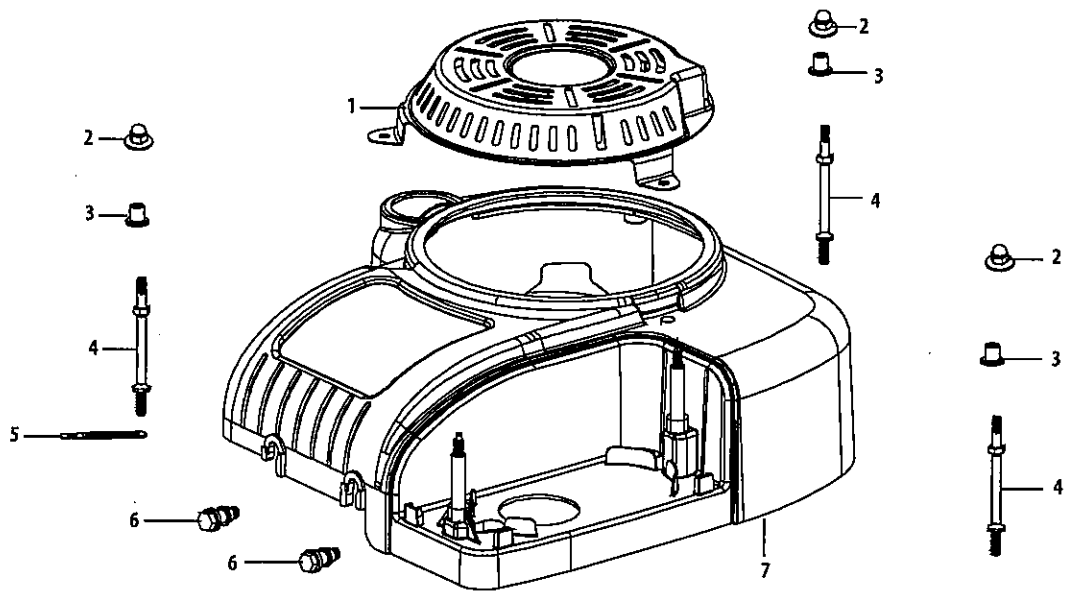

4P90M0 Air Intake

Ref.	Part Number	Description
120	951-12255	Air Filter Cover Assembly
121	712-04291	Air Filter Lock Nut
122	951-12255	Air Filter Cover
124	951-12256	Sponge Filter
126	951-12260	Air Filter Assembly
127	712-04212	Nut M6
128	951-12328	Rubber Cap
129	951-12257	Intake Manifold
130	951-12258	Manifold Gasket

4P90M0 Engine Shroud

Ref.	Part Number	Description
1	951-12311	Shroud Cover
2	712-04290	Nut
3	750-05320	Engine Shroud Spacer
4	710-05304	Starter / Shroud Stud M6x100
5	951-11622	Flexible Clamp
6	710-05305	Hook Bolt
7	951-12206	Engine Shroud

4P90M0 Starter Assembly

Ref.	Part Number	Description
8	710-05306	Bolt M8x40
9	751-12207	Starter Assembly
10	710-05307	Screw M5x25
11	736-04554	Lock Washer 5
12	736-04556	Plain Washer
13	951-12208	Starter Drive End Cover
14	951-12211	Bearing
15	951-12210	Starter Pinion/Clutch Assembly
16	951-12312	Gear
17	951-12209	Bearing
18	951-12212	Clutch Pinion Cover
19	951-12214	Bearing 6001Zz
20	951-12215	Starter Armature
21	951-12216	Bearing
24	951-12217	Self-Tapping Bolt

4P90M0 Crankcase

Ref.	Part Number	Description
54	951-12228	Choke Linkage Rod
55	951-12229	Governor Arm Shaft
56	736-04558	Governor Washer
57	714-04074	Governor Cotter Pin
58	951-11574	Governor Seal
59	951-12230	Throttle Linkage Rod
60	951-12231	Throttle Linkage Spring
62	951-12232	Governor Arm
63	710-04908	Governor Arm Bolt
64	712-04212	Governor Arm Nut M6
65	951-12233	Governor Spring
66	710-04979	Bolt M6x18
67	710-05310	Bolt M6x38
68	951-12234	Throttle Control Bracket
69	750-05530	Component Bracket Spacer