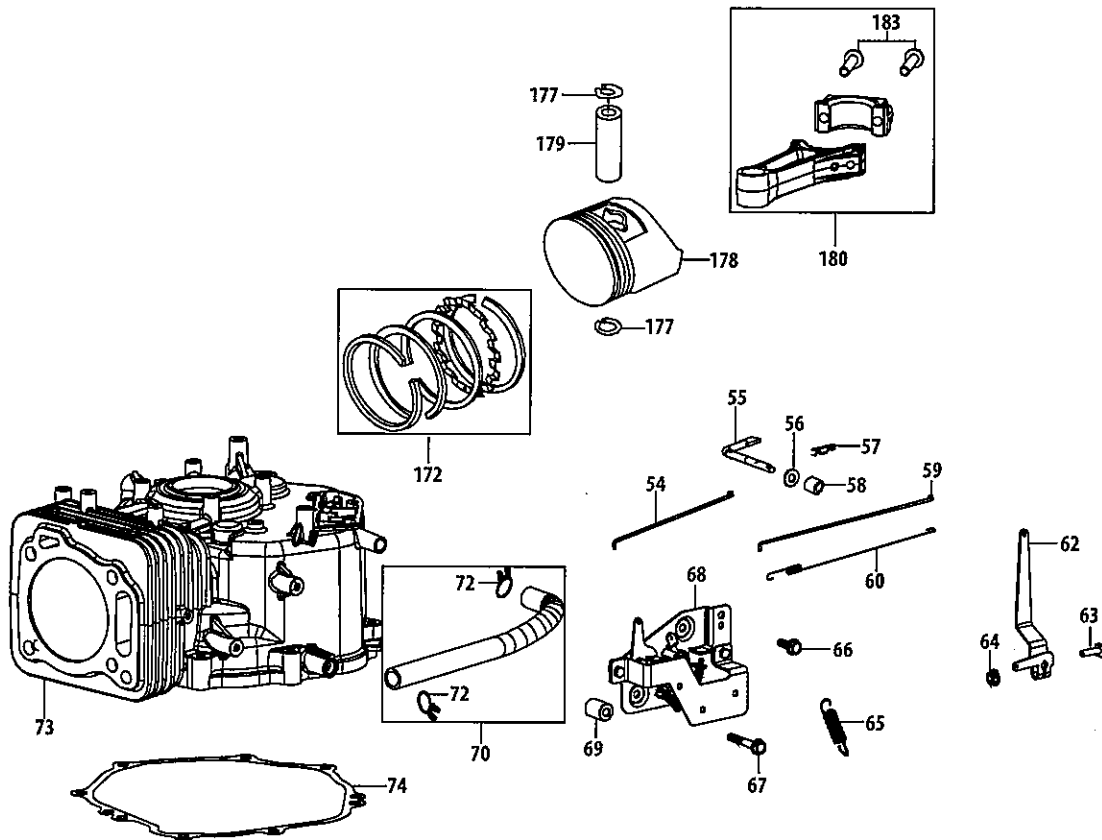

4P90M0 Crankcase

Ref.	Part Number	Description
54	951-12228	Choke Linkage Rod
55	951-12229	Governor Arm Shaft
56	736-04558	Governor Washer
57	714-04074	Governor Cotter Pin
58	951-11574	Governor Seal
59	951-12230	Throttle Linkage Rod
60	951-12231	Throttle Linkage Spring
62	951-12232	Governor Arm
63	710-04908	Governor Arm Bolt
64	712-04212	Governor Arm Nut M6
65	951-12233	Governor Spring
66	710-04979	Bolt M6x18
67	710-05310	Bolt M6x38
68	951-12234	Throttle Control Bracket
69	750-05530	Component Bracket Spacer

Ref.	Part Number	Description
70	951-12235	Breather Hose Assembly
72	951-12236	Breather Hose Clamp
73	951-12200	Short Block Assembly (Inc. Ref No.37,47-53,55-58,73-77, 84,86-92,98-104,112,113,115-119,137, 138,144,160,166,167,169-172,177-180)
74	951-12237	Crankcase Cover Gasket
172	951-12275	Piston Ring Set Kit
177	951-11953	Piston Pin Snap Ring
178	951-12276	Piston
179	951-11954	Piston Pin
180	951-12277	Connecting Rod Assembly
183	710-05319	Connecting Rod Bolt