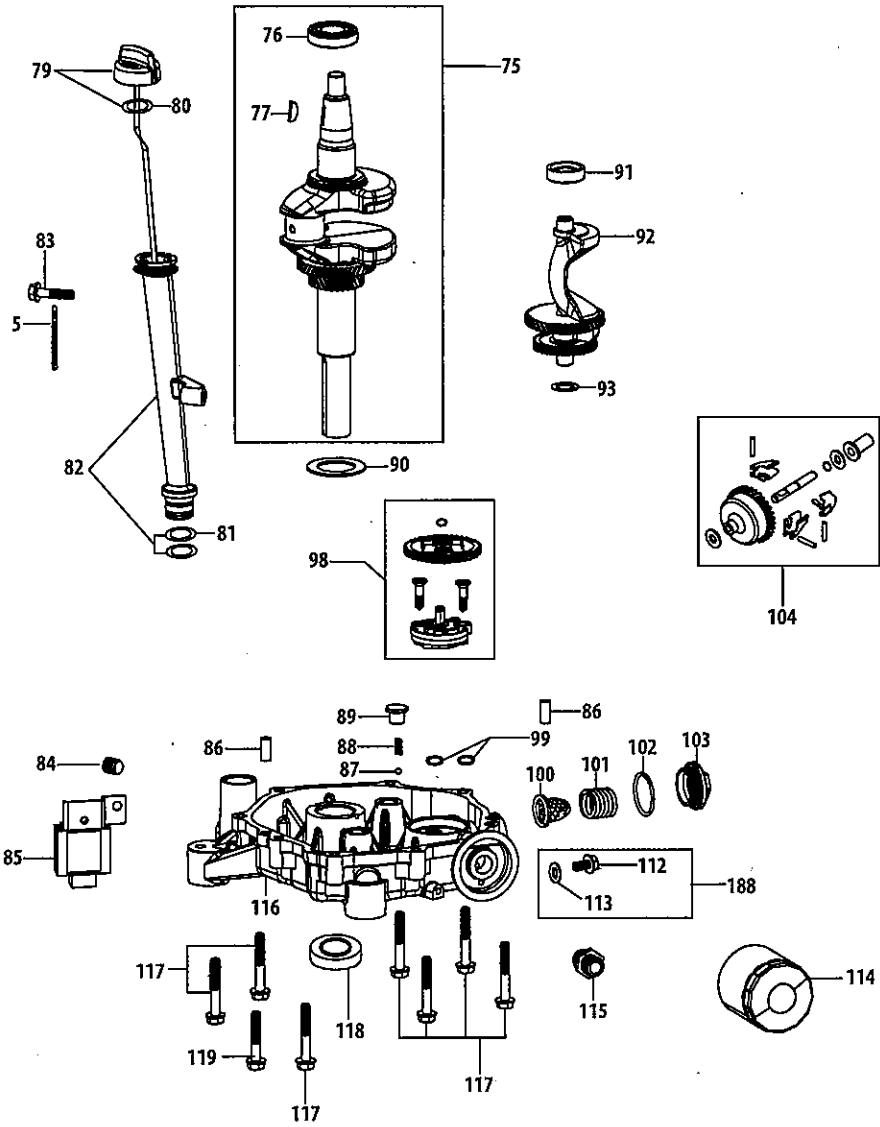

4P90M0 Crankshaft & Crankcase Cover

4P90M0 Crankshaft & Crankcase Cover

Ref.	Part Number	Description
5	951-11622	Flexible Clamp
75	951-12238	Crankshaft Assembly
76	951-11969	Main Bearing
77	951-10307	Woodruff Key
79	951-12239	Dipstick Cover Assembly
80	951-12241	Upper O-Ring
81	951-12363	Lower O-Ring
82	951-12240	Oil Fill Tube Asm
83	710-04980	Bolt M6x35
84	710-05311	Oil Drain Plug
85	951-12242	Mounting Bracket
86	715-04121	Dowel Pin 8x14
87	951-12243	Ball 6.35
88	951-12244	Spring
89	710-05312	Bolt
90	736-04557	Crankshaft Thrust Washer
91	951-12245	Balance Gear Shaft Bearing
92	751-12246	Balance Gear Shaft Assembly
93	736-04559	Balanceable Thrust Washer
98	951-12248	Oil Pump Assembly
99	951-12247	O-Ring 10x2.65
100	951-12249	Sump Filter
101	951-12250	Filter Spring
102	951-12251	O-Ring 35.5x2.65
103	951-12252	Filter Cover
104	951-11956	Governor Gear/Shaft Assembly
112	710-05313	Bolt M8x15
113	736-04560	Oil Drain Plug Washer
114	751-11501	Fine Oil Filter
115	951-12253	Screw Joint Oil Filter Adapter
116	951-12254	Crankcase Cover
117	710-04982	Bolt M8x54
118	951-11375	Upper Crankshaft Seal
119	710-05314	Bolt M8x43
188	951-12194	Oil Drain Plug Assembly
	951-12318	Crankcase Cover Asm (Incl. 87-89,100-104,112,113,115,116)
	951-12200	Short Block Assembly (Incl. 37,47-53,55-58,73-77,84,86-92, 98-104,112,113,115-119,137,138,144, 160,166,167,169-172,177-180)