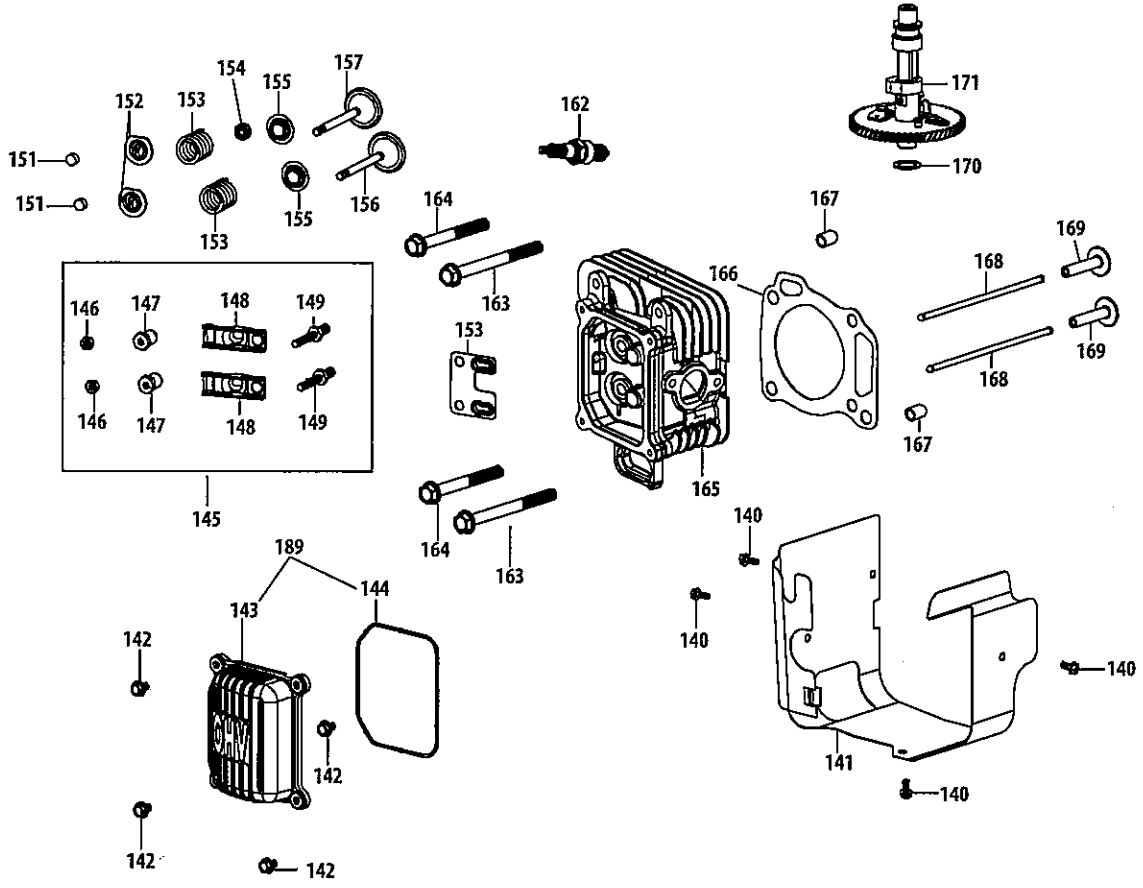

4P90M0 Cylinder Head

4P90M0 Cylinder Head

Ref.	Part Number	Description	Ref.	Part Number	Description
140	710-05315	Bolt M5x10	166	951-12273	Cylinder Head Gasket
141	951-12265	Cowl Shield	167	715-04122	Cylinder Head Dowel Pin 12x16
142	710-05316	Valve Cover Bolt M 6 X 22	168	951-11335	Push Rod
143	951-12266	Valve Cover	169	951-11962	Tappet
144	951-12267	Valve Cover Ring Gasket	170	736-04561	Camshaft Thrust Washer
145	951-11981	Rocker Arm Assembly	171	951-12274	Camshaft Assembly
146	751-11124	Jam Pivot Locking Nut	189	951-12197	Valve Cover Kit
147	751-11123	Fulcrum Valve Adjusting Nut		951-12202	Cylinder Head Kit (Incl.144,154,163,164,166)
148	951-11966	Rocker Arm		951-12201	Gasket Kit - External (Incl.113,130,136-138,144,160)
149	710-04962	Rocker Arm Stud		951-12204	Gasket Kit - Complete (Incl.47,49,58,74,113,118,130, 136-138,144,160,166)
150	951-12268	Push Rod Guide		951-12200	Short Block Assembly (Incl.37,47-53,55-58,73-77,84,86-92, 98-104,112,113,115-119,137,138, 144,160,166,167,169-172,177-180)
151	951-12269	Exhaust Valve Adjuster			
152	951-12080	Exhaust Valve Spring Retainer			
153	951-12078	Valve Spring			
154	951-11964	Intake Valve Seal			
155	951-12077	Valve Spring Retainer			
156	951-11337	Exhaust Valve			
157	951-11337	Intake Valve			
161	951-12196	Muffler Stud Assembly			
162	951-10292	Spark Plug/F6Rtc			
163	710-05317	Bolt M10x1.25x85			
164	710-05318	Bolt /M10x1.25x65			
165	951-12203	Cylinder Head Asm (Incl.137-139,114,146-154, 156,157,160-166)