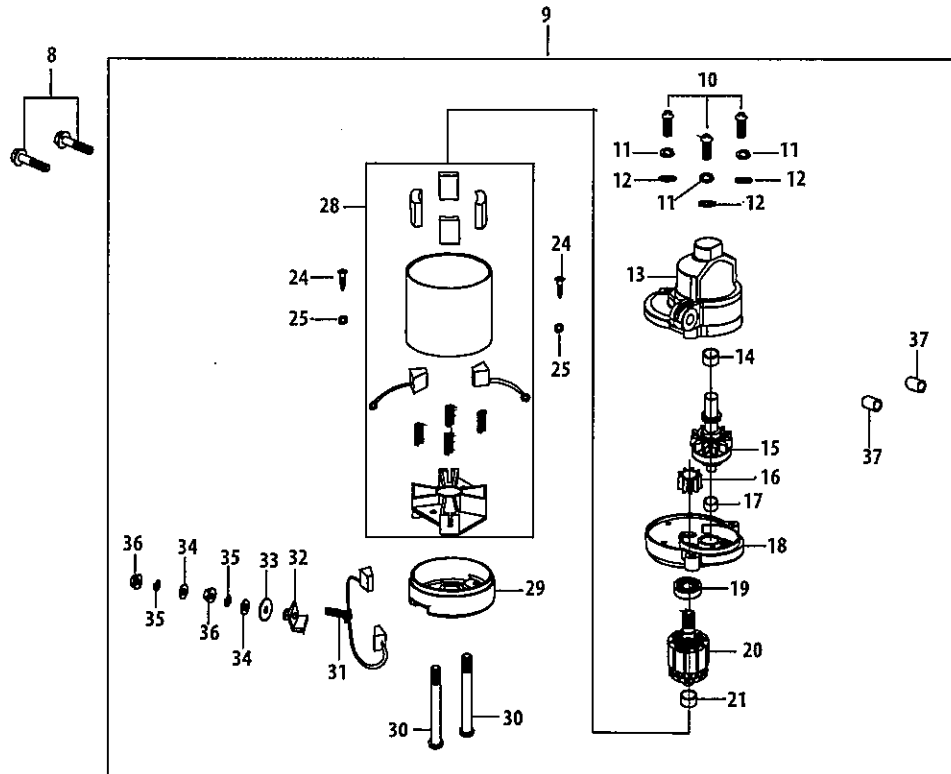

4P90M0 Engine Shroud

Ref.	Part Number	Description
1	951-12311	Shroud Cover
2	712-04290	Nut
3	750-05320	Engine Shroud Spacer
4	710-05304	Starter / Shroud Stud M6x100
5	951-11622	Flexible Clamp
6	710-05305	Hook Bolt
7	951-12206	Engine Shroud

4P90M0 Starter Assembly

Ref.	Part Number	Description
8	710-05306	Bolt M8x40
9	751-12207	Starter Assembly
10	710-05307	Screw M5x25
11	736-04554	Lock Washer 5
12	736-04556	Plain Washer
13	951-12208	Starter Drive End Cover
14	951-12211	Bearing
15	951-12210	Starter Pinion/Clutch Assembly
16	951-12312	Gear
17	951-12209	Bearing
18	951-12212	Clutch Pinion Cover
19	951-12214	Bearing 6001Zz
20	951-12215	Starter Armature
21	951-12216	Bearing
24	951-12217	Self-Tapping Bolt

4P90M0 Crankcase

Ref.	Part Number	Description
54	951-12228	Choke Linkage Rod
55	951-12229	Governor Arm Shaft
56	736-04558	Governor Washer
57	714-04074	Governor Cotter Pin
58	951-11574	Governor Seal
59	951-12230	Throttle Linkage Rod
60	951-12231	Throttle Linkage Spring
62	951-12232	Governor Arm
63	710-04908	Governor Arm Bolt
64	712-04212	Governor Arm Nut M6
65	951-12233	Governor Spring
66	710-04979	Bolt M6x18
67	710-05310	Bolt M6x38
68	951-12234	Throttle Control Bracket
69	750-05530	Component Bracket Spacer