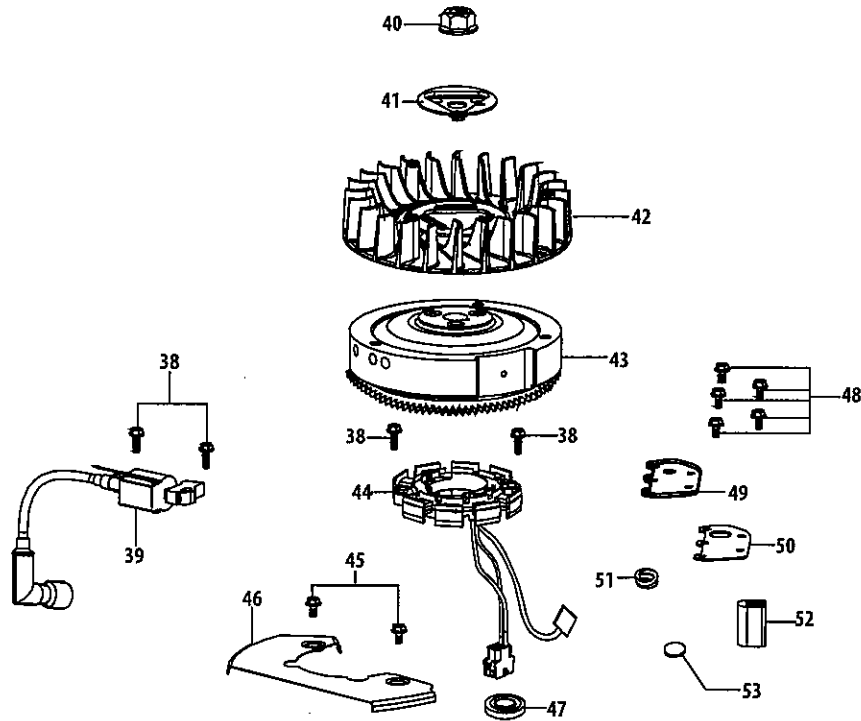

4P90M0 Ignition & Electrical

Ref.	Part Number	Description
38	710-04920	Bolt M6x28
39	951-12220	Ignition Coil Assembly
40	712-04220	Flywheel Nut M16x1.5
41	951-12221	Fan Mounting Plate
42	951-12222	Cooling Fan
43	951-12223	Flywheel
44	751-12224	Coil Assy.Charge
45	710-04914	Bolt M6x10
46	951-12279	Cowl Cover Shield

Ref.	Part Number	Description
47	951-11499	Lower Crankshaft Seal
48	710-04916	Bolt M6x14
49	951-12225	Breather Cover Plate
50	951-12226	Breather Gasket
51	732-04718	Breather Spring
52	951-12227	Mesh Screen Filter
53	951-11541	Breather Valve