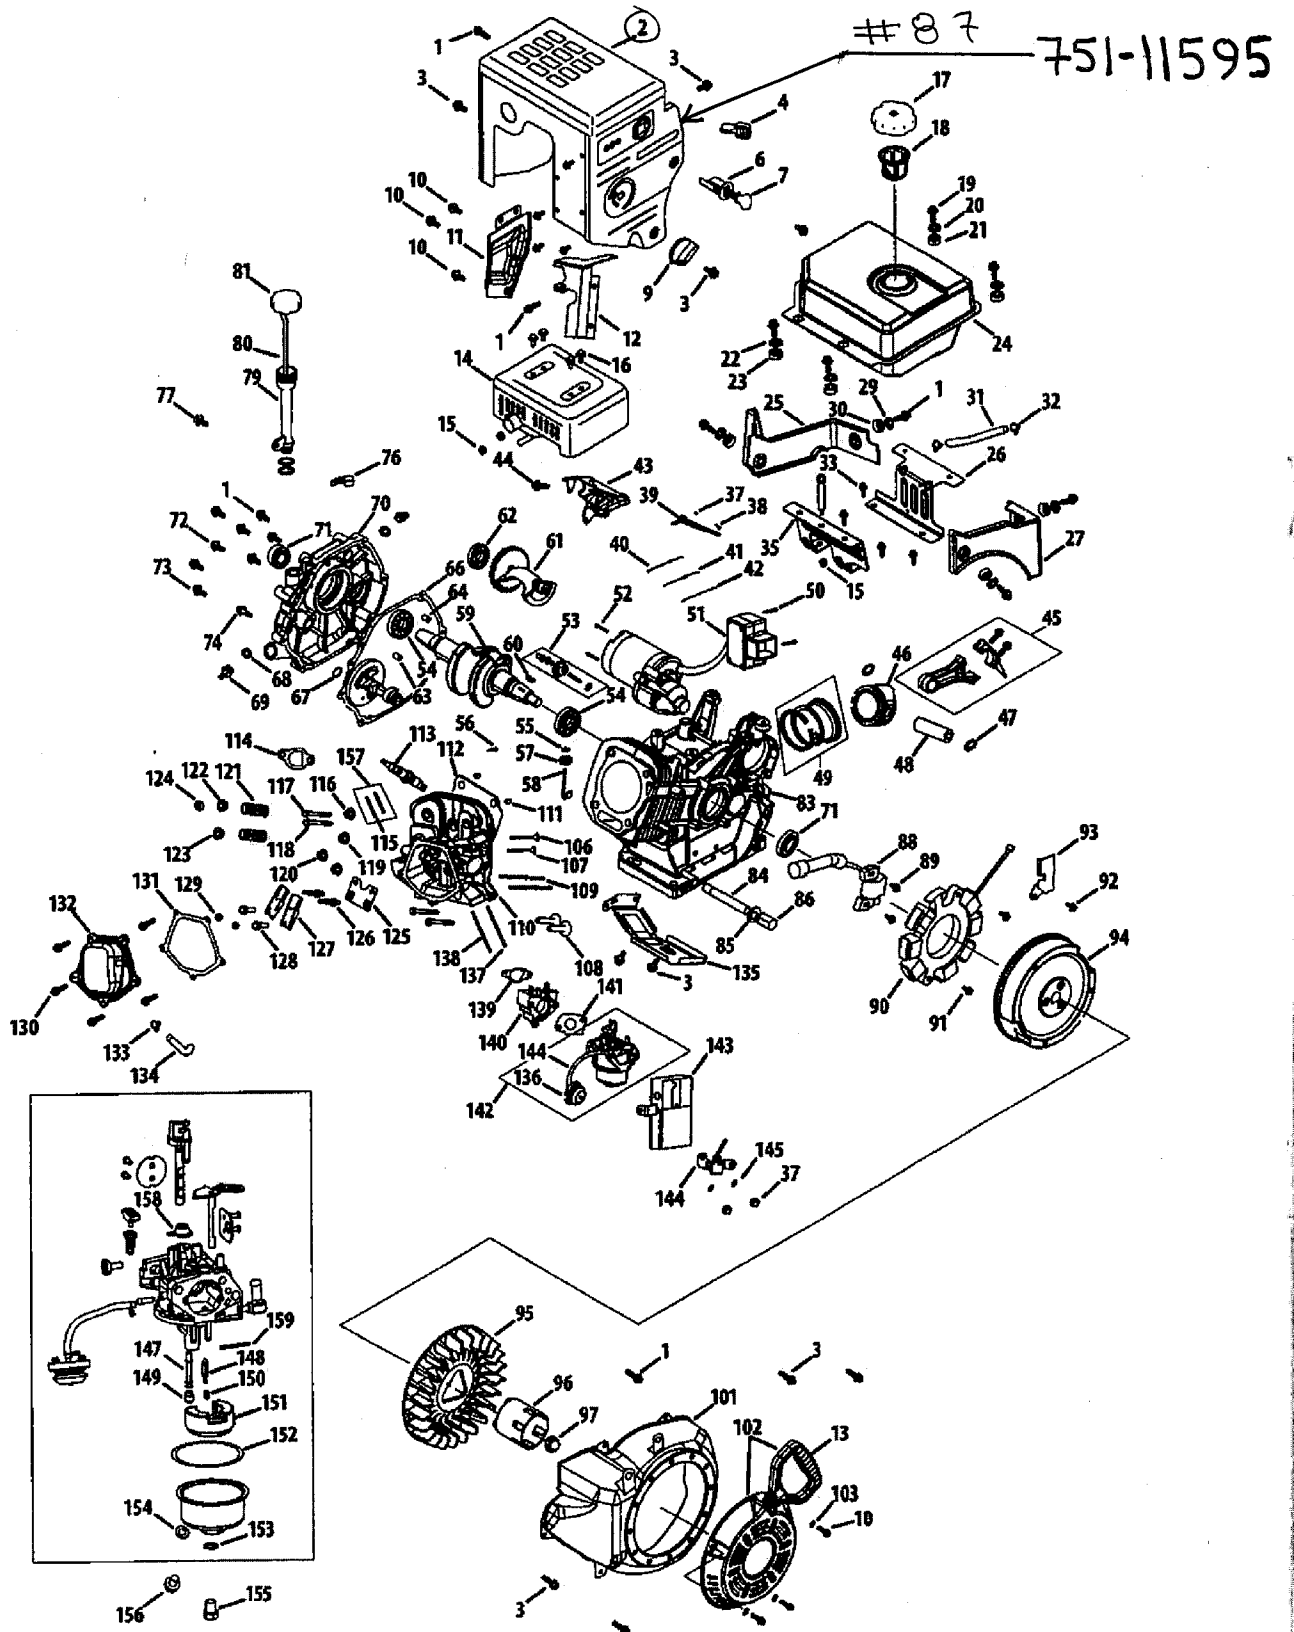

#87 NEUVIENS
PAS AVEC #2

#87 NOT SOLD WITH
REF. #2

420cc ZS 490-SU Engine

420cc ZS 490-SU Engine

Ref.	Part Number	Description	Ref.	Part Number	Description
1	951-11012	Bolt, M6 X 16	54	751-11373	Bearing
2	951-11339	Muffler Shield	55	736-04453	Governor Shaft Washer
3	710-04915	Bolt, M6 x 12	56	714-04077	Governor Shaft Clip
4	951-11224	Throttle Control Knob	58	951-11365	Governor Arm Shaft
6	951-10637	Ignition Switch Assembly	60	951-10307	Flywheel Key
7	731-05632	Key	63	715-04102	Dowel Pin
9	951-11302	Choke Knob	64	715-04096	Dowel Pin, 7 x 14
10	710-04914	Bolt, Flange, M6x10	66	751-11376	Crankcase Cover Gasket
11	951-11181	Muffler Baffle	67	736-04476	Washer
12	951-11321	Carburetor Heat Shield	71	751-11375	Oil Seal
13	731-05696	Starter Handle	72	710-04971	Flange Bolt, M8 x 38
14	951-11338	Muffler Assembly	73	710-04972	Bolt, M8 x 45
15	712-04219	Nut, M8 x 1.25	74	710-05052	Bolt, M8 x 35
16	710-05051	Bolt	76	951-11320	Oil Tube Support Bracket
17	951-10649	Fuel Cap	77	710-04968	Flange Bolt M6 x 16
18	951-10652	Fuel Filter	79	951-11206	Dipstick Tube
19	710-04970	Flange Bolt, M8 x 20	84	951-11350	Oil Drain Pipe
20	736-04450	Flat Washer	85	736-04440	Oil Drain Washer
21	750-05312	Bushing	86	710-04906	Oil Drain Plug
22	736-04451	Flat Washer	88	951-11305	Ignition Coil
23	750-05313	Bushing	89	710-04920	Bolt, Flange, M6 x 28
24	951-11201	Fuel Tank	90	951-11216	Stator
25	951-11319	Fuel Tank Shroud	91	710-04969	Flange Bolt, M6 x 30
26	951-11318	Fuel Tank Mounting Bracket	92	710-04966	Flange Bolt, M6 x 8
27	951-11351	Engine Shroud	93	951-11186	Alternator Wire Clamp Bracket
29	736-04452	Flat Washer	94	951-11312	Flywheel
30	750-05314	Bushing	95	951-11313	Cooling Fan
33	710-04921	Bolt, Flange, M8 x 14	96	951-11314	Starter Cup
35	951-11182	Fuel Tank Mounting Bracket	97	712-04220	Nut, M16 x 1.5
37	712-04211	Nut, Flange, M6	101	951-11211	Blower Housing
38	710-04908	Bolt, M6 x 21, Governor Arm	102	951-11310	Recoil Starter Assembly
39	951-11307	Governor Arm Bracket	103	736-04455	Flat Washer Recoil
40	951-11306	Governor Spring	111	715-04097	Dowel Pin, 12 x 20
41	951-11203	Throttle Return Spring	113	951-10292	Spark Plug
42	951-11309	Governor Rod	114	951-11212	Muffler Gasket
43	951-11311	Throttle Control Assembly	115	710-04964	Exhaust Stud
44	710-04916	Bolt, Flange, M6 x 14	116	736-04478	Flex Washer
50	710-04965	Screw, M4 x 55	117	710-05039	Head Bolt
51	951-11196	Electric Starter	118	710-05053	Bolt, M10 x 1.25 x 87
52	710-04967	Flange Bolt, M8 x 55	126	710-04962	Rocker Stud Bolt