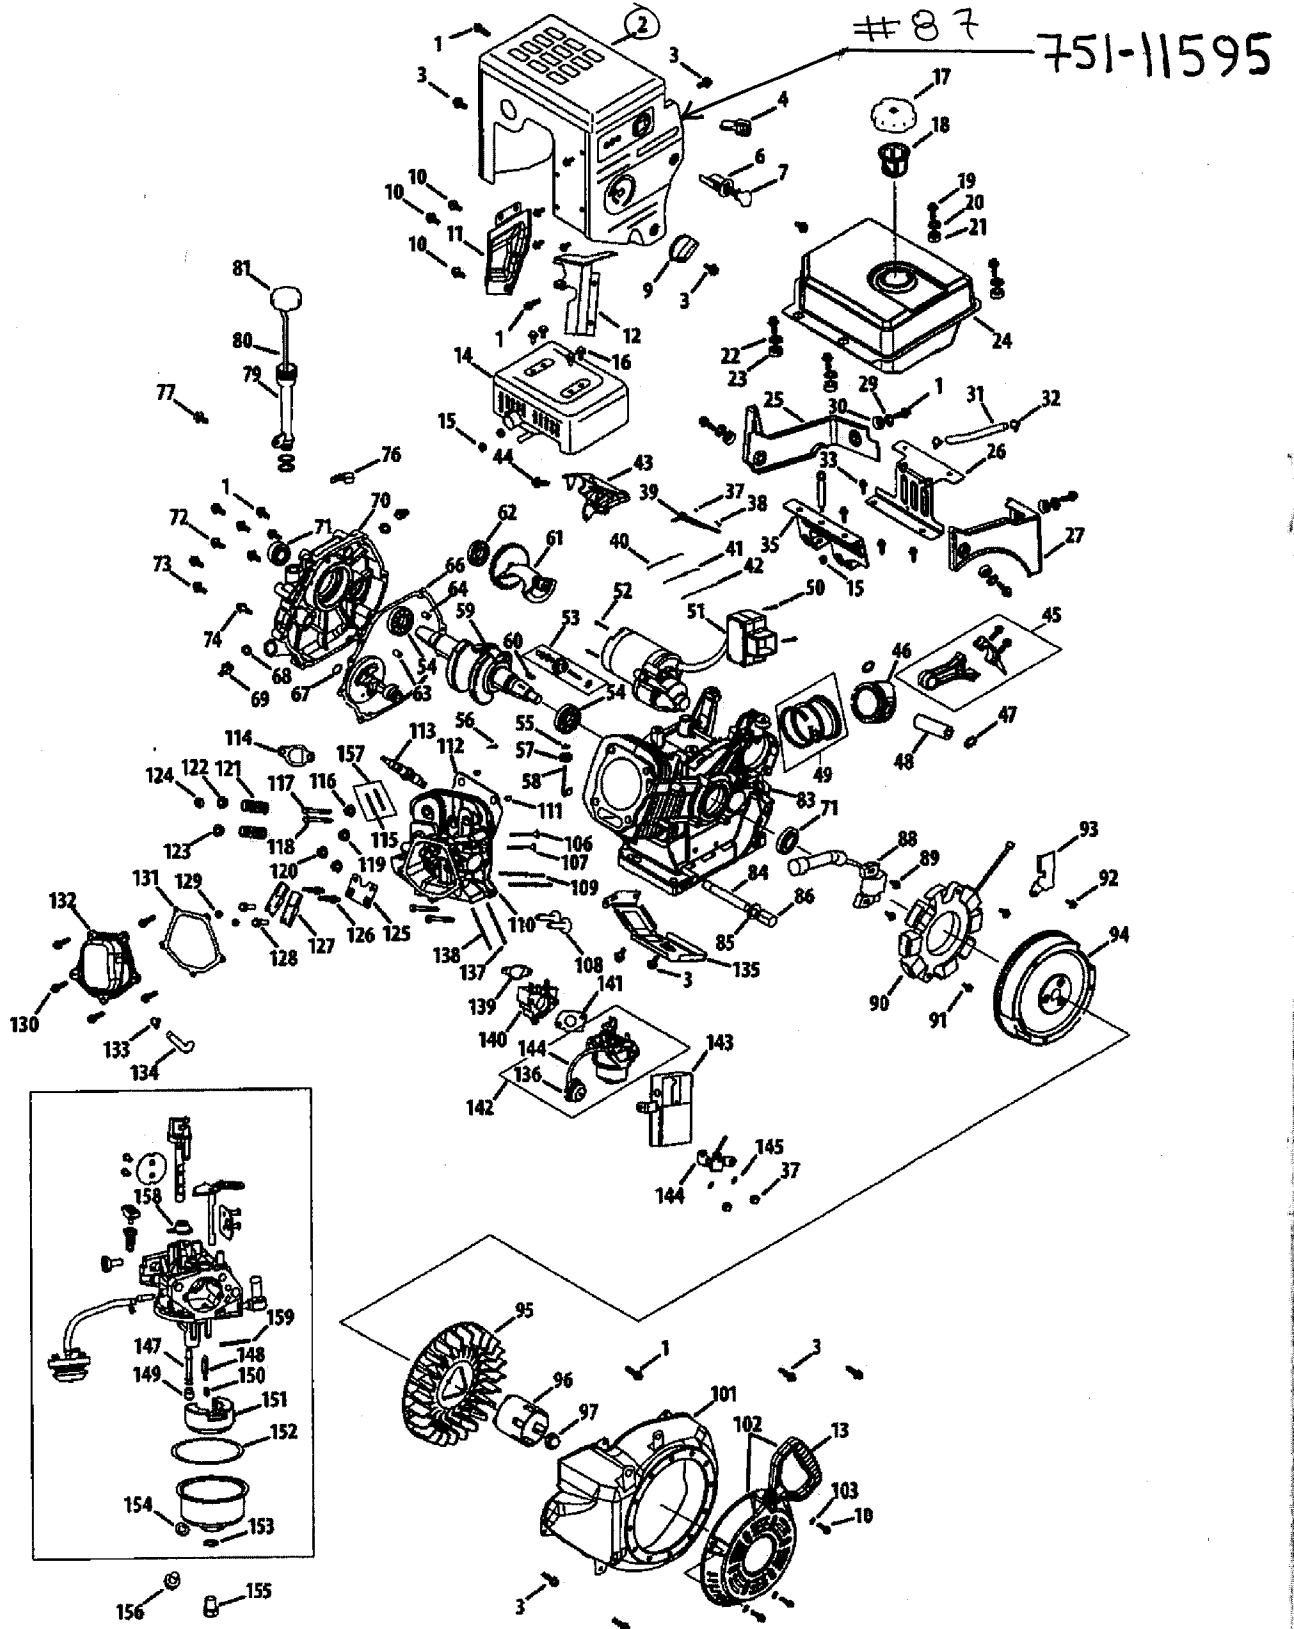

#87 NEUVIENS
PAS AVEC #2

#87 NOT SOLD WITH
REF. #2

420cc ZS 490-SU Engine

420cc ZS 490-SU Engine

Ref.	Part Number	Description	Ref.	Part Number	Description
1	951-11012	Bolt, M6 X 16	54	751-11373	Bearing
2	951-11339	Muffler Shield	55	736-04453	Governor Shaft Washer
3	710-04915	Bolt, M6 x 12	56	714-04077	Governor Shaft Clip
4	951-11224	Throttle Control Knob	58	951-11365	Governor Arm Shaft
6	951-10637	Ignition Switch Assembly	60	951-10307	Flywheel Key
7	731-05632	Key	63	715-04102	Dowel Pin
9	951-11302	Choke Knob	64	715-04096	Dowel Pin, 7 x 14
10	710-04914	Bolt, Flange, M6x10	66	751-11376	Crankcase Cover Gasket
11	951-11181	Muffler Baffle	67	736-04476	Washer
12	951-11321	Carburetor Heat Shield	71	751-11375	Oil Seal
13	731-05696	Starter Handle	72	710-04971	Flange Bolt, M8 x 38
14	951-11338	Muffler Assembly	73	710-04972	Bolt, M8 x 45
15	712-04219	Nut, M8 x 1.25	74	710-05052	Bolt, M8 x 35
16	710-05051	Bolt	76	951-11320	Oil Tube Support Bracket
17	951-10649	Fuel Cap	77	710-04968	Flange Bolt M6 x 16
18	951-10652	Fuel Filter	79	951-11206	Dipstick Tube
19	710-04970	Flange Bolt, M8 x 20	84	951-11350	Oil Drain Pipe
20	736-04450	Flat Washer	85	736-04440	Oil Drain Washer
21	750-05312	Bushing	86	710-04906	Oil Drain Plug
22	736-04451	Flat Washer	88	951-11305	Ignition Coil
23	750-05313	Bushing	89	710-04920	Bolt, Flange, M6 x 28
24	951-11201	Fuel Tank	90	951-11216	Stator
25	951-11319	Fuel Tank Shroud	91	710-04969	Flange Bolt, M6 x 30
26	951-11318	Fuel Tank Mounting Bracket	92	710-04966	Flange Bolt, M6 x 8
27	951-11351	Engine Shroud	93	951-11186	Alternator Wire Clamp Bracket
29	736-04452	Flat Washer	94	951-11312	Flywheel
30	750-05314	Bushing	95	951-11313	Cooling Fan
33	710-04921	Bolt, Flange, M8 x 14	96	951-11314	Starter Cup
35	951-11182	Fuel Tank Mounting Bracket	97	712-04220	Nut, M16 x 1.5
37	712-04211	Nut, Flange, M6	101	951-11211	Blower Housing
38	710-04908	Bolt, M6 x 21, Governor Arm	102	951-11310	Recoil Starter Assembly
39	951-11307	Governor Arm Bracket	103	736-04455	Flat Washer Recoil
40	951-11306	Governor Spring	111	715-04097	Dowel Pin, 12 x 20
41	951-11203	Throttle Return Spring	113	951-10292	Spark Plug
42	951-11309	Governor Rod	114	951-11212	Muffler Gasket
43	951-11311	Throttle Control Assembly	115	710-04964	Exhaust Stud
44	710-04916	Bolt, Flange, M6 x 14	116	736-04478	Flex Washer
50	710-04965	Screw, M4 x 55	117	710-05039	Head Bolt
51	951-11196	Electric Starter	118	710-05053	Bolt, M10 x 1.25 x 87
52	710-04967	Flange Bolt, M8 x 55	126	710-04962	Rocker Stud Bolt