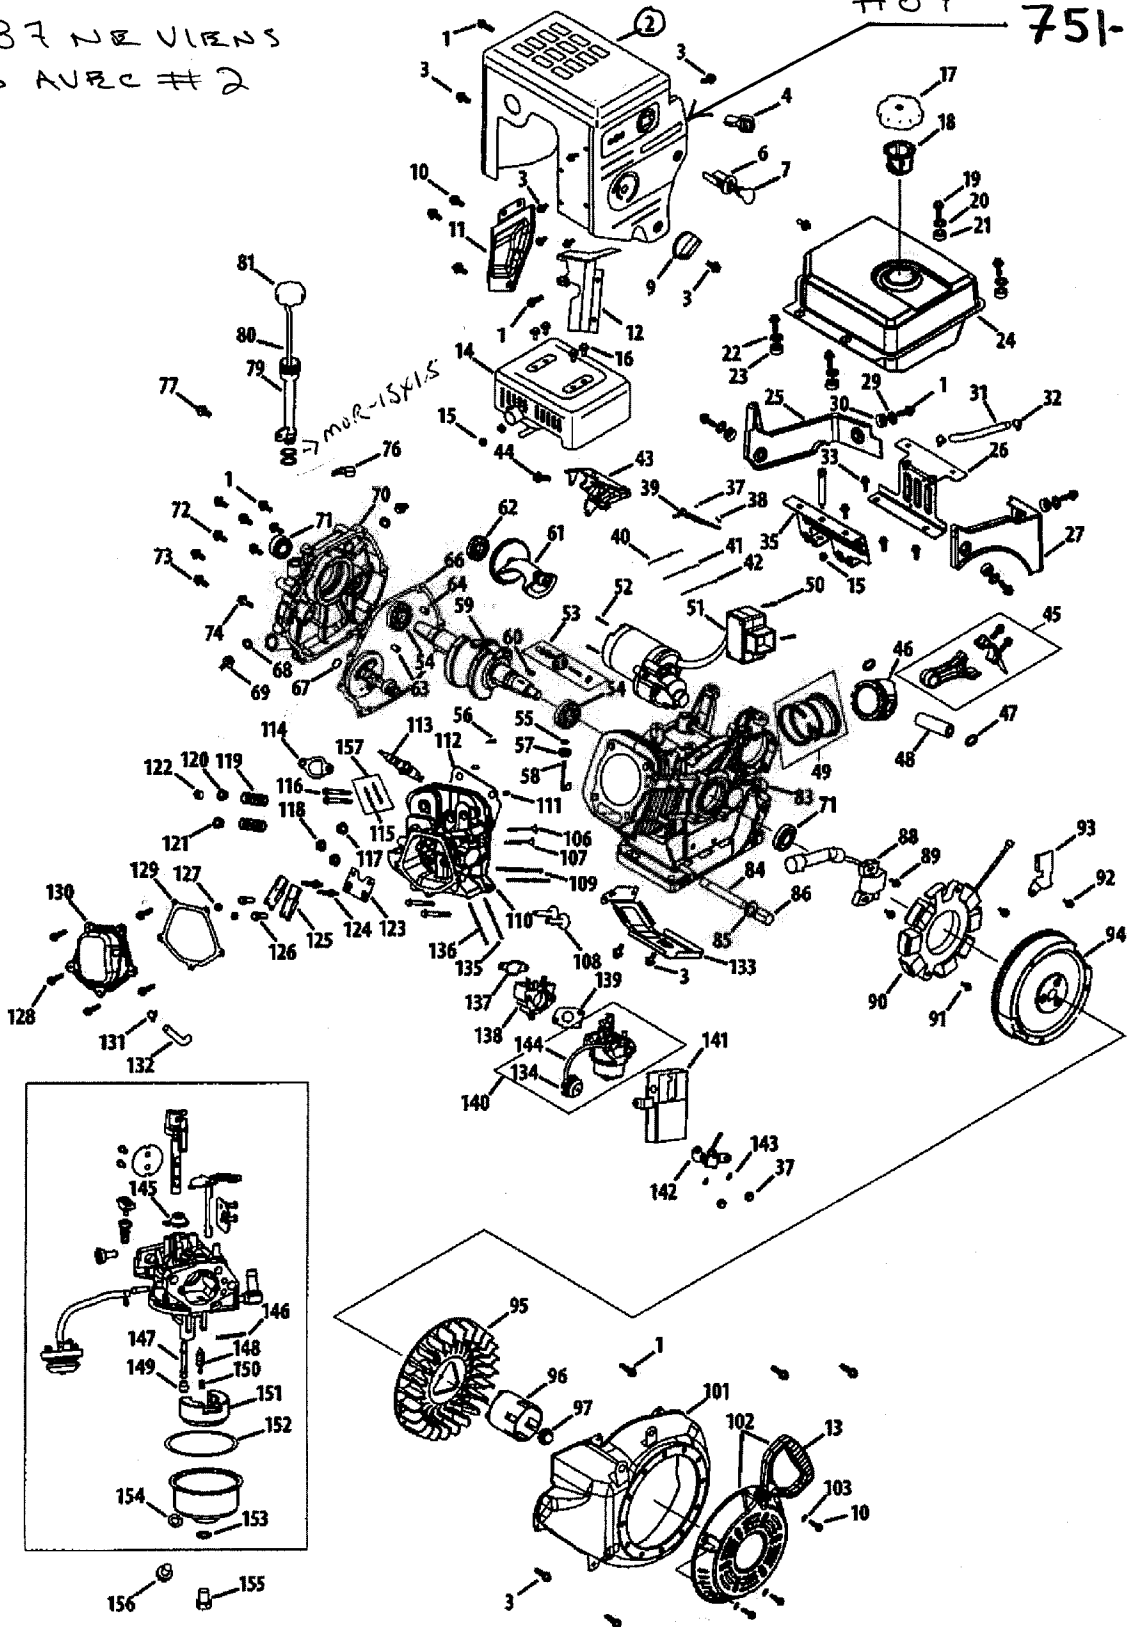

#87 NOT SOLD WITH
REF. #2.

357cc ZS 483-SU Engine

#87 NE VIENS
PAS AVEC #2

#87 751-11595

357cc ZS 483-SU Engine

Ref.	Part Number	Description	Ref.	Part Number	Description
1	951-11012	Bolt, M6 X 16	54	751-11373	Bearing
2	951-11339	Muffler Shield	55	736-04453	Governor Shaft Washer
3	710-04915	Bolt, M6x12, Zinc Coating	56	714-04077	Governor Shaft Clip
4	951-11224	Throttle Control Knob	58	751-11365	Governor Arm Shaft
6	951-10637	Ignition Switch Assembly	60	951-10307	Flywheel Key
7	731-05632	Key	63	715-04102	Dowel Pin
9	951-11302	Choke Knob	64	715-04096	Dowel Pin, 7 X 14
10	710-04914	Bolt, Flange, M6x10	66	751-11376	Crankcase Cover Gasket
11	951-11181	Muffler Baffle	67	736-04476	Washer
12	951-11321	Carburetor Heat Shield	71	751-11375	Oil Seal
13	731-05696	Starter Handle	72	710-04971	Flange Bolt, M8 X 38
14	951-11338	Muffler Assembly	73	710-04972	Bolt, M8 X 45
15	712-04219	Nut, M8 - 1.25	74	710-05052	Bolt, M8 X 35
16	710-05051	Bolt	76	951-11320	Oil Tube Support Bracket
17	951-10649	Fuel Cap	77	710-04968	Flange Bolt M6 X 16
18	951-10652	Fuel Filter	79	951-11206	Dipstick Tube
19	710-04970	Flange Bolt, M8 X 20	84	951-11350	Oil Drain Pipe
20	736-04450	Flat Washer	85	736-04440	Oil Drain Washer
21	750-05312	Bushing	86	710-04906	Oil Drain Plug
22	736-04451	Flat Washer	88	951-11305	Ignition Coil
23	750-05313	Bushing	89	710-04920	Bolt, Flange, M6x28
24	951-11201	Fuel Tank	90	951-11216	Stator
25	951-11319	Fuel Tank Shroud	91	710-04969	Flange Bolt, M6 X 30
26	951-11318	Fuel Tank Mounting Bracket	92	710-04966	Flange Bolt, M6 X 8
27	951-11189	Engine Shroud <i>951-11351</i>	93	951-11186	Alternator Wire Clamp Bracket
29	736-04452	Flat Washer	94	951-11312	Flywheel
30	750-05314	Bushing	95	951-11313	Cooling Fan
33	710-04921	Boit, Flange, M8x14	96	951-11314	Starter Cup
35	951-11182	Fuel Tank Mounting Bracket	97	712-04220	Nut, M16 - 1.5
37	712-04211	Nut, Flange, M6	101	951-11211	Blower Housing
38	710-04908	Bolt, M6x21, Governor Arm	102	951-11310	Recoil Starter Assembly
39	951-11307	Governor Arm Bracket	103	736-04455	Flat Washer Recoil
40	951-11306	Governor Spring	111	715-04097	Dowel Pin, 12 X 20
41	951-11203	Throttle Return Spring	113	951-10292	Spark Plug
42	951-11309	Governor Rod	114	951-11212	Muffler Gasket
43	951-11311	Throttle Control Assembly	115	710-04964	Exhaust Stud
44	710-04916	Bolt, Flange, M6 x 14	116	710-05053	Bolt, M10 X 1.25 X 87
50	710-04965	Screw, M4 X 55	124	710-04962	Rocker Stud Bolt
51	951-11196	Electric Starter	126	951-11123	Pivot Adjusting Nut
52	710-04967	Flange Bolt, M8 X 55	127	951-11124	Pivot Locking Nut