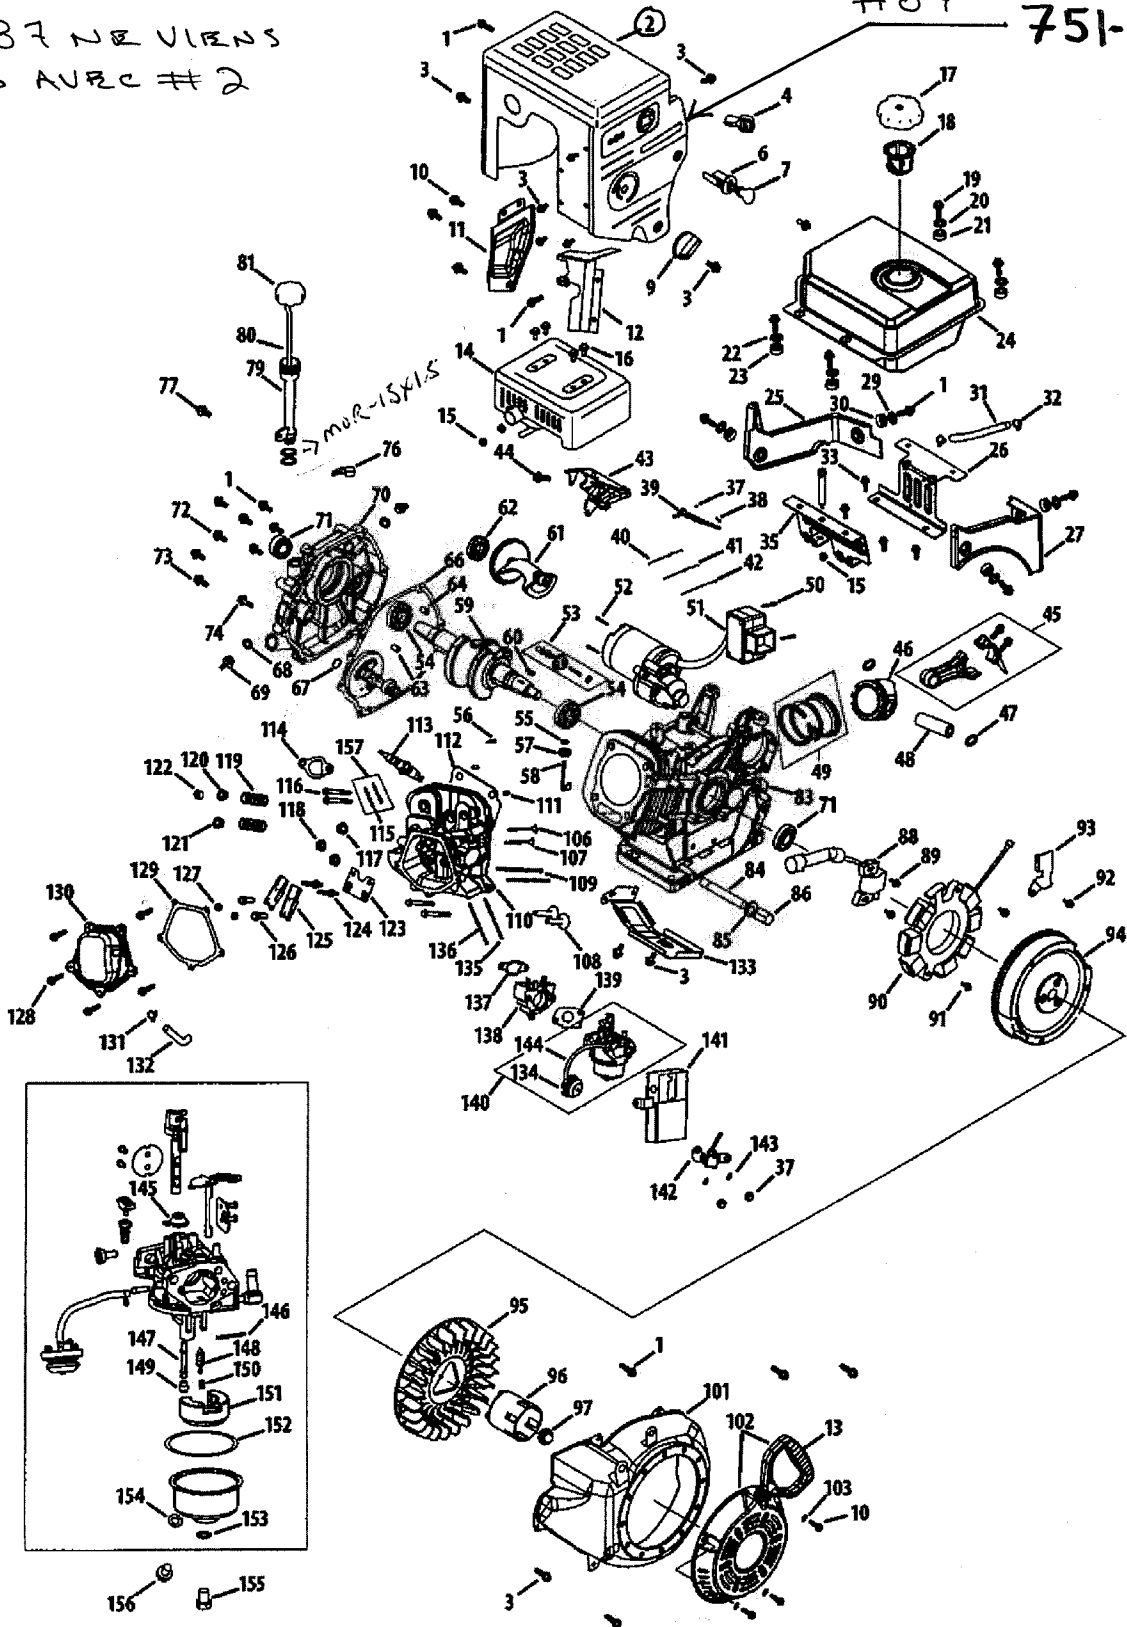

#87 NOT SOLD WITH
REF. #2.

357cc ZS 483-SU Engine

#87 NE VIENS
PAS AVEC #2

#87 751-11595

357cc ZS 483-SU Engine

Ref.	Part Number	Description	Ref.	Part Number	Description
1	951-11012	Bolt, M6 X 16	54	751-11373	Bearing
2	951-11339	Muffler Shield	55	736-04453	Governor Shaft Washer
3	710-04915	Bolt, M6x12, Zinc Coating	56	714-04077	Governor Shaft Clip
4	951-11224	Throttle Control Knob	58	751-11365	Governor Arm Shaft
6	951-10637	Ignition Switch Assembly	60	951-10307	Flywheel Key
7	731-05632	Key	63	715-04102	Dowel Pin
9	951-11302	Choke Knob	64	715-04096	Dowel Pin, 7 X 14
10	710-04914	Bolt, Flange, M6x10	66	751-11376	Crankcase Cover Gasket
11	951-11181	Muffler Baffle	67	736-04476	Washer
12	951-11321	Carburetor Heat Shield	71	751-11375	Oil Seal
13	731-05696	Starter Handle	72	710-04971	Flange Bolt, M8 X 38
14	951-11338	Muffler Assembly	73	710-04972	Bolt, M8 X 45
15	712-04219	Nut, M8 - 1.25	74	710-05052	Bolt, M8 X 35
16	710-05051	Bolt	76	951-11320	Oil Tube Support Bracket
17	951-10649	Fuel Cap	77	710-04968	Flange Bolt M6 X 16
18	951-10652	Fuel Filter	79	951-11206	Dipstick Tube
19	710-04970	Flange Bolt, M8 X 20	84	951-11350	Oil Drain Pipe
20	736-04450	Flat Washer	85	736-04440	Oil Drain Washer
21	750-05312	Bushing	86	710-04906	Oil Drain Plug
22	736-04451	Flat Washer	88	951-11305	Ignition Coil
23	750-05313	Bushing	89	710-04920	Bolt, Flange, M6x28
24	951-11201	Fuel Tank	90	951-11216	Stator
25	951-11319	Fuel Tank Shroud	91	710-04969	Flange Bolt, M6 X 30
26	951-11318	Fuel Tank Mounting Bracket	92	710-04966	Flange Bolt, M6 X 8
27	951-11189	Engine Shroud <i>951-11351</i>	93	951-11186	Alternator Wire Clamp Bracket
29	736-04452	Flat Washer	94	951-11312	Flywheel
30	750-05314	Bushing	95	951-11313	Cooling Fan
33	710-04921	Bolt, Flange, M8x14	96	951-11314	Starter Cup
35	951-11182	Fuel Tank Mounting Bracket	97	712-04220	Nut, M16 - 1.5
37	712-04211	Nut, Flange, M6	101	951-11211	Blower Housing
38	710-04908	Bolt, M6x21, Governor Arm	102	951-11310	Recoil Starter Assembly
39	951-11307	Governor Arm Bracket	103	736-04455	Flat Washer Recoil
40	951-11306	Governor Spring	111	715-04097	Dowel Pin, 12 X 20
41	951-11203	Throttle Return Spring	113	951-10292	Spark Plug
42	951-11309	Governor Rod	114	951-11212	Muffler Gasket
43	951-11311	Throttle Control Assembly	115	710-04964	Exhaust Stud
44	710-04916	Bolt, Flange, M6 x 14	116	710-05053	Bolt, M10 X 1.25 X 87
50	710-04965	Screw, M4 X 55	124	710-04962	Rocker Stud Bolt
51	951-11196	Electric Starter	126	951-11123	Pivot Adjusting Nut
52	710-04967	Flange Bolt, M8 X 55	127	951-11124	Pivot Locking Nut