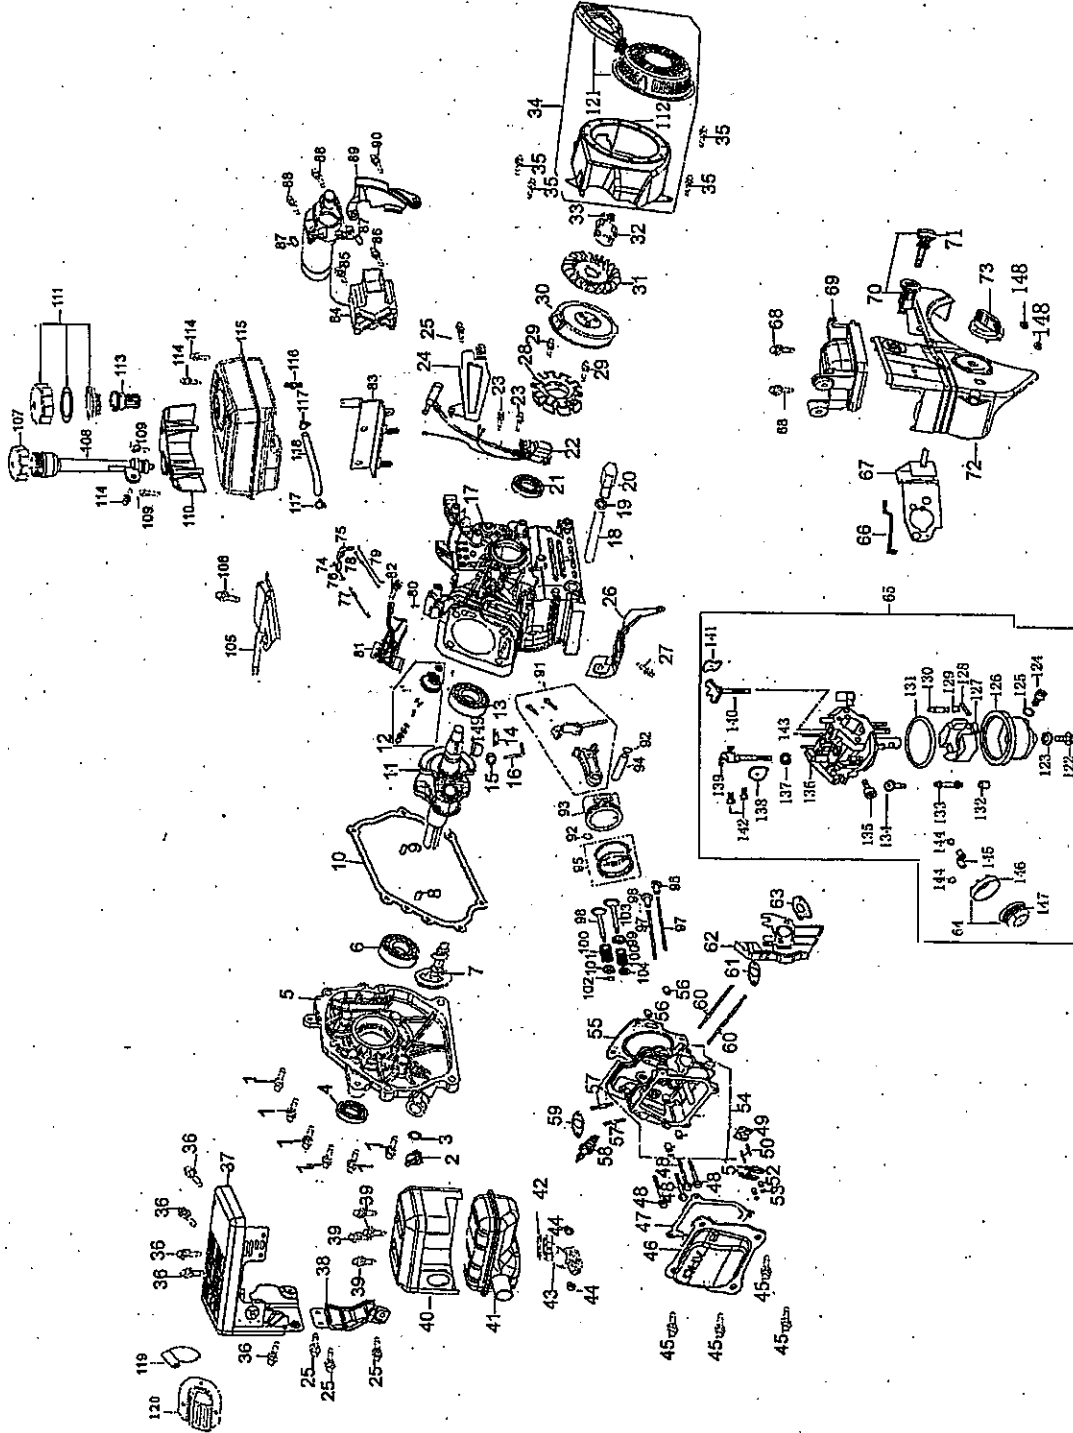

## 179/208 cc ZS 365/370-SUA Engine

Part No.	Description	Ref. No.
751-10724	Short Block Assembly	—
	Bolt	1
	Oil Filler Plug	2
	O-ring	3
	Oil seal, 25 x 41.25 x 6	4
	Crankcase cover	5
	Radial Ball Bearing	6
	Camshaft Assembly	7
	Dowel Pin, 9 x 14	8
	Dowel Pin, 7 x 14	9
	Crankcase Cover Gasket	10
	Crankshaft Complete	11
	Governor Kit	12
	Radial Ball Bearing	13
	Pin Lock	14
	O-ring, 5.2 x 1.9	15
	Governor Arm	16
	Crankcase	17
	Oil-Draining Pipe	18
	Washer, 10 x 16 x 1.5	19
	Drain Bolt, 10 x 1.25	20
	Oil Seal, 25 x 41.25 x 6	21
	Cylinder Head Gasket	55
	Dowel Pin, 10 x 16	56
	Gasket Muffler	59
	Insulator Gasket Carburetor	61
	Insulator Carburetor	62
	Connecting Rod Assembly	91
	Piston Pin Clip	92
	Piston	93
	Pin Piston	94

Part No.	Description	Ref. No.
751-10722	Cylinder Head Assembly	—
	Valve Cover Gasket	47
	Plate Push Rod Guide	49
	Pivot Bolt	50
	Rocker Arm	51
	Valve Adjusting Nut	52
	Pivot Locking Nut	53
	Cylinder Head Complete	54
	Cylinder Head Gasket	55
	Gasket Muffler	59
	Exhaust Valve	98
	Valve Seal	99
	Spring Valve	100
	Exhaust Valve Spring Retainer	101
	Exhaust Valve Adjuster	102
	Intake Valve	103
	Internal Valve Spring Retainer	104
751-10723	Gasket Kit - Complete	—
	Crankcase Cover Gasket	10
	O-ring, 5.2 x 1.9	15
	Oil-Draining Pipe	18
	Washer, 10 x 16 x 1.5	19
	Drain Bolt, 10 x 1.25	20
	Oil Seal, 25 x 41.25 x 6	21
	Gasket	42
	Valve Cover Gasket	47
	Cylinder Head Gasket	55
	Gasket Muffler	59
	Carburetor Insulator Gasket	61
	Carburetor Insulator	62
	Carburetor Gasket	63
	Push Rod	97
	Exhaust Valve	98
	Intake Valve	103