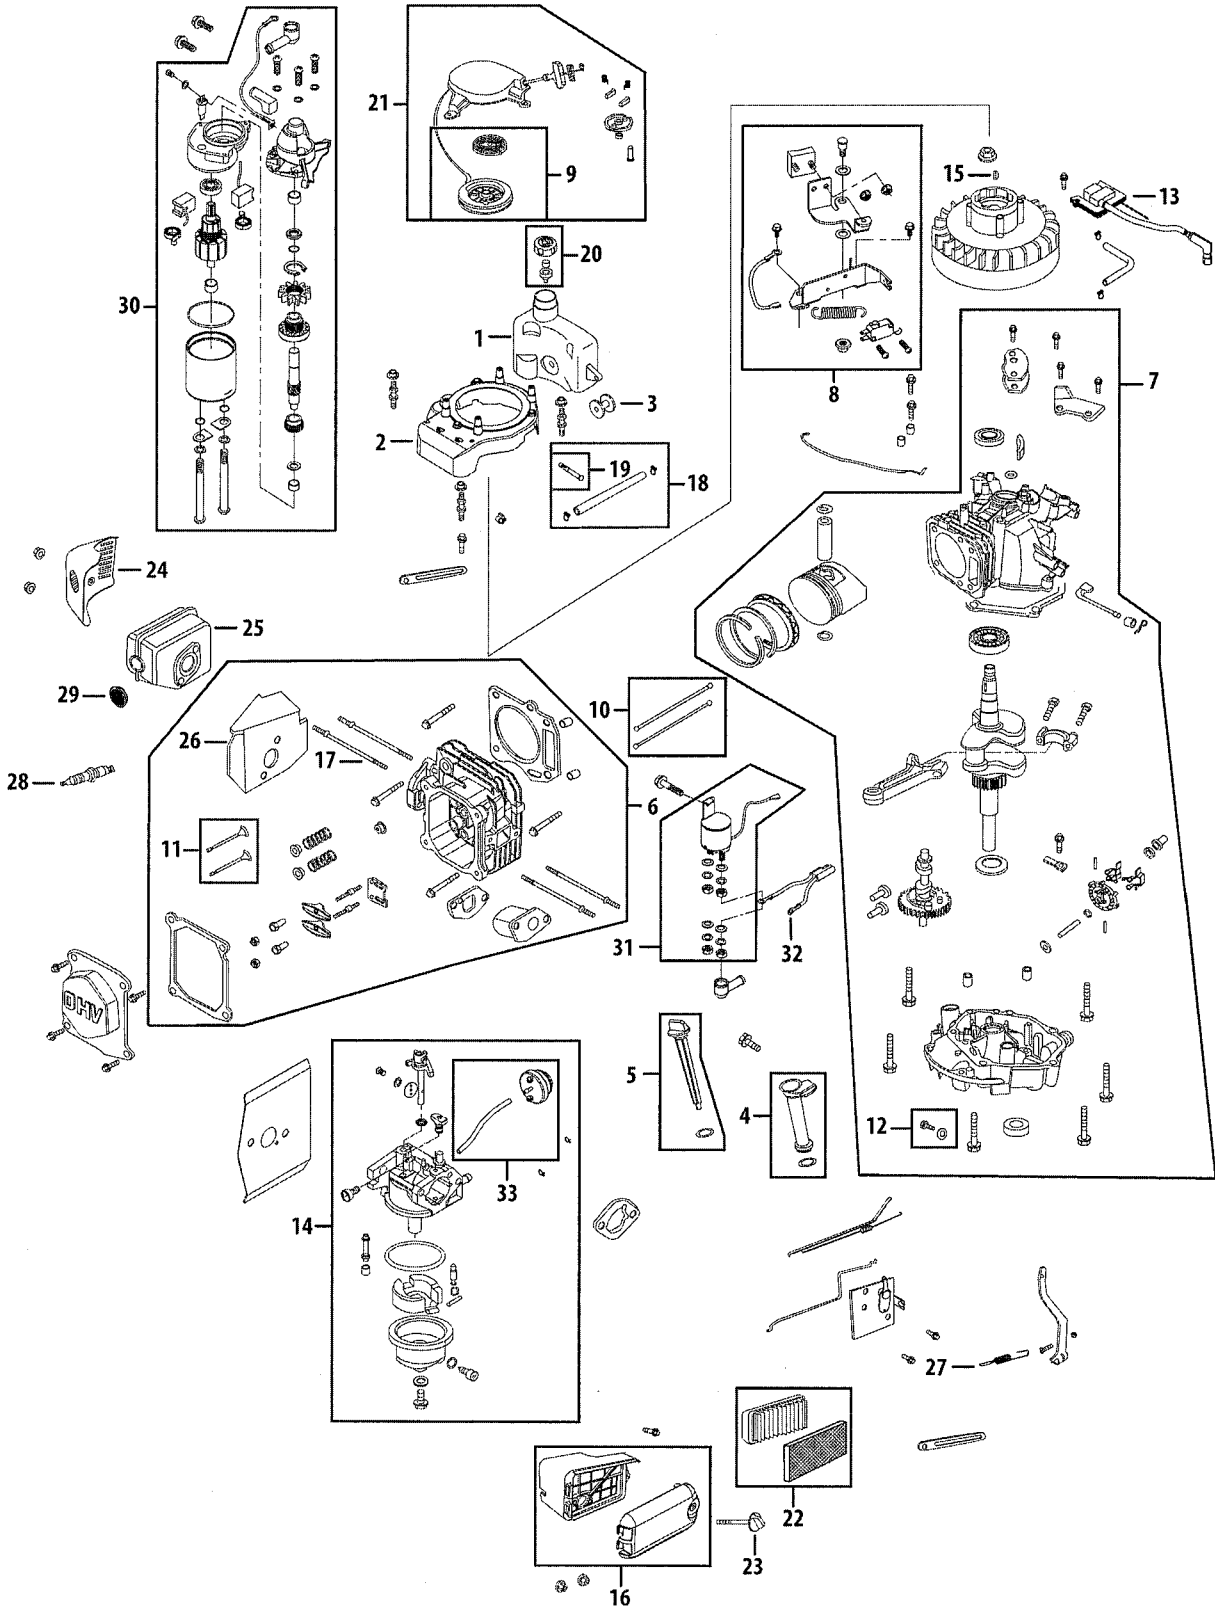

Engine Model - 2P70MOB

Engine Model - 2P70MOB

Ref No.	Part Number	Description
1.	951-10368	Fuel Tank
2.	951-10855	Flywheel Shroud
3.	951-10335	Rubber Fuel Tank Mntg. Washer
4.	951-10334	Oil Filler Tube Assembly
5.	951-10852	Dipstick Assembly
6.	951-10413A	Cylinder Head Complete
7.	951-10857A	Short Block Assembly
8.	951-10858	Stop Switch and Brake Assembly
9.	951-10319	Recoil Spring and Pulley Ass'y.
10.	951-10344	Push Rod Kit
11.	951-10345	Valve Kit
12.	951-10370	Oil Drain Plug and Washer Ass'y.
13.	951-10854	Ignition Coil
14.	951-10881	Carburetor Assembly
15.	951-10307	Flywheel Key
16.	951-10412A	Air Cleaner Housing Complete
17.	951-10342	Muffler Stud Assembly
18.	951-10364	Fuel Line Kit – Inc. hoses, clamps & filter
19.	951-10358	Fuel Filter
20.	951-10300	Fuel Cap Assembly

Ref No.	Part Number	Description
21.	951-10299A	Recoil Starter Assembly
22.	951-10298	Air Cleaner Kit
23.	951-10297	Air Cleaner Thumb Screw
24.	951-10411	Muffler Guard
25.	951-10403	Muffler
26.	951-11179	Muffler Gasket /Heat Shield
27.	951-11178	Governor Return Spring
28.	951-10292	Spark Plug
29.	951-10351	Spark Arrestor
30.	951-10880A	Electric Starter
31.	951-10823	Relay Assembly
32.	951-10824	Relay Harness Connector
33.	951-10888	Primer Assembly
–	952Z2P70MOB	Engine – Complete
–	712-04221	Flywheel Nut
–	951-11045	Flywheel
–	951-11238	Governor Arm Bracket
–	951-10890	Carburetor Kit – Major
–	951-10859	Cylinder Head Service Kit
–	951-10416	Gasket Kit – Complete
–	951-10417	Gasket Kit – External

NOTE: Illustrated parts without a numeric call-out are not servicable components.