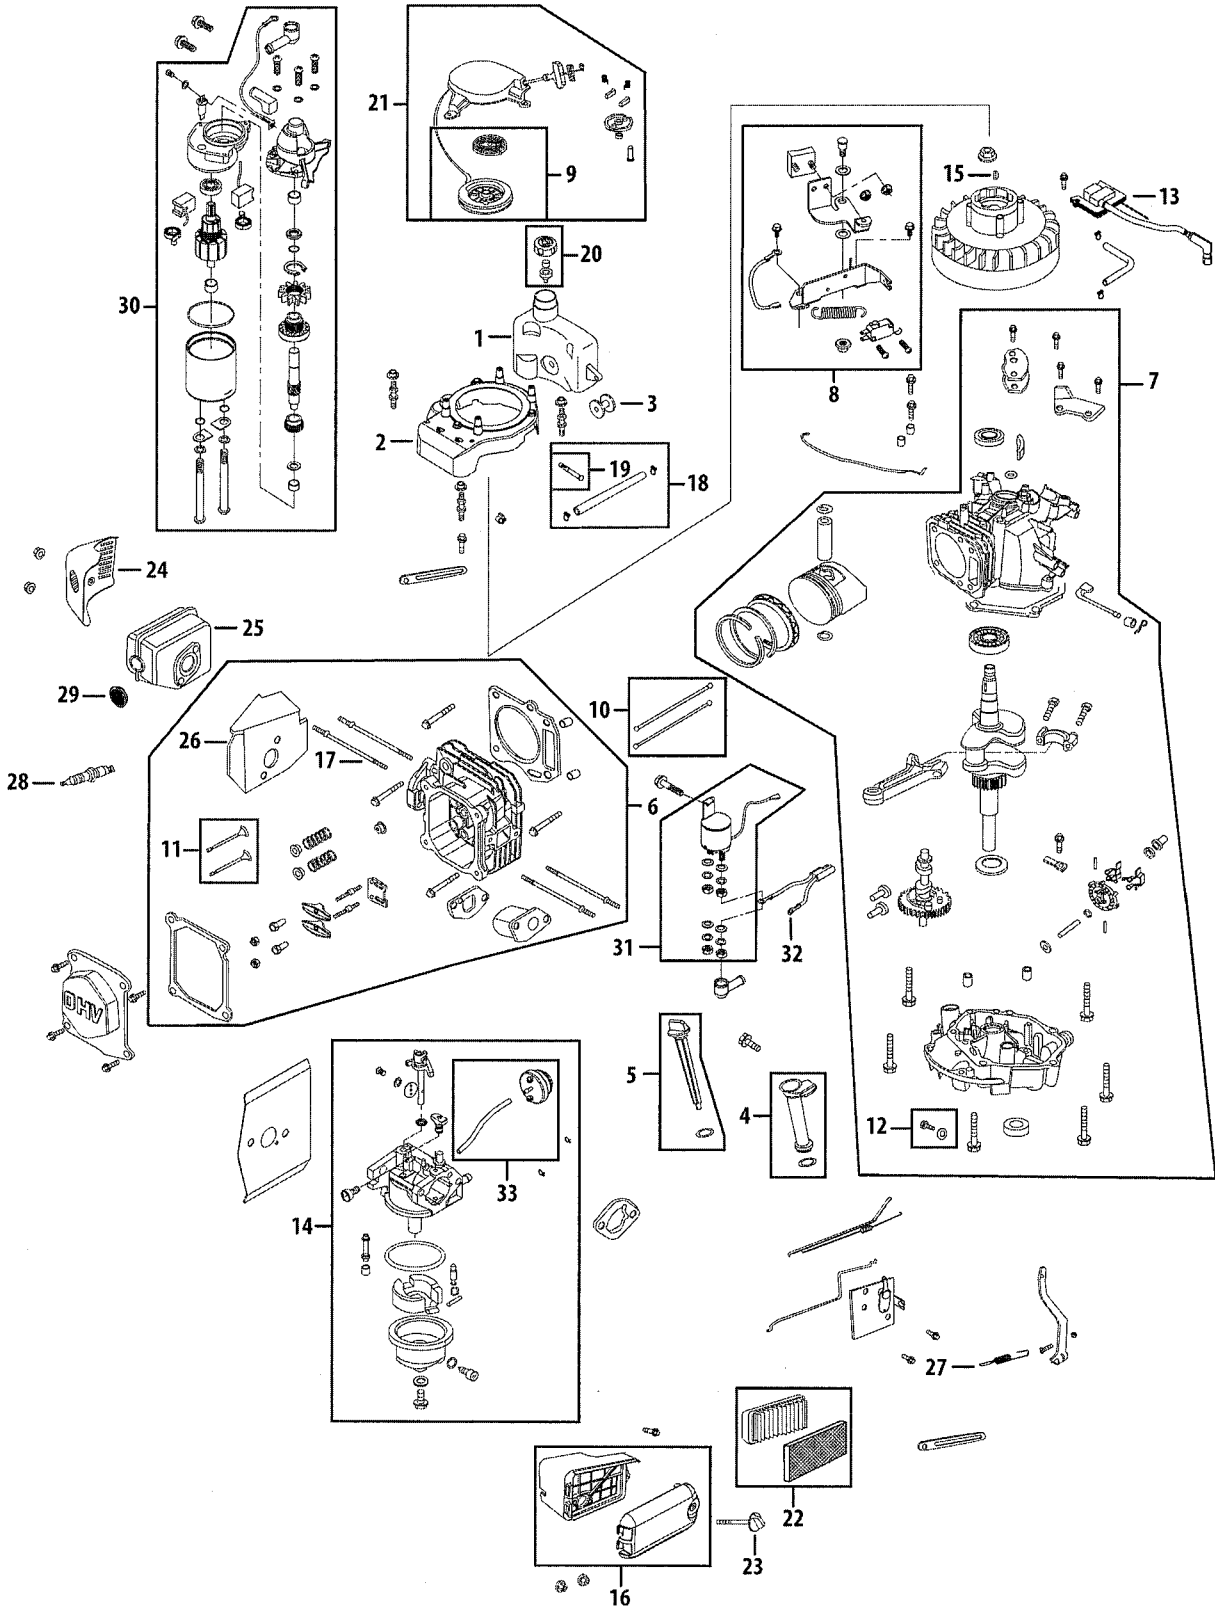

# Engine Model - 2P70MOB

## Engine Model - 2P70MOB

Ref No.	Part Number	Description
1.	951-10368	Fuel Tank
2.	951-10855	Flywheel Shroud
3.	951-10335	Rubber Fuel Tank Mntg. Washer
4.	951-10334	Oil Filler Tube Assembly
5.	951-10852	Dipstick Assembly
6.	951-10413A	Cylinder Head Complete
7.	951-10857A	Short Block Assembly
8.	951-10858	Stop Switch and Brake Assembly
9.	951-10319	Recoil Spring and Pulley Ass'y.
10.	951-10344	Push Rod Kit
11.	951-10345	Valve Kit
12.	951-10370	Oil Drain Plug and Washer Ass'y.
13.	951-10854	Ignition Coil
14.	951-10881	Carburetor Assembly
15.	951-10307	Flywheel Key
16.	951-10412A	Air Cleaner Housing Complete
17.	951-10342	Muffler Stud Assembly
18.	951-10364	Fuel Line Kit – Inc. hoses, clamps & filter
19.	951-10358	Fuel Filter
20.	951-10300	Fuel Cap Assembly

Ref No.	Part Number	Description
21.	951-10299A	Recoil Starter Assembly
22.	951-10298	Air Cleaner Kit
23.	951-10297	Air Cleaner Thumb Screw
24.	951-10411	Muffler Guard
25.	951-10403	Muffler
26.	951-11179	Muffler Gasket /Heat Shield
27.	951-11178	Governor Return Spring
28.	951-10292	Spark Plug
29.	951-10351	Spark Arrestor
30.	951-10880A	Electric Starter
31.	951-10823	Relay Assembly
32.	951-10824	Relay Harness Connector
33.	951-10888	Primer Assembly
–	952Z2P70MOB	Engine – Complete
–	712-04221	Flywheel Nut
–	951-11045	Flywheel
–	951-11238	Governor Arm Bracket
–	951-10890	Carburetor Kit – Major
–	951-10859	Cylinder Head Service Kit
–	951-10416	Gasket Kit – Complete
–	951-10417	Gasket Kit – External

**NOTE:** Illustrated parts without a numeric call-out are not servicable components.