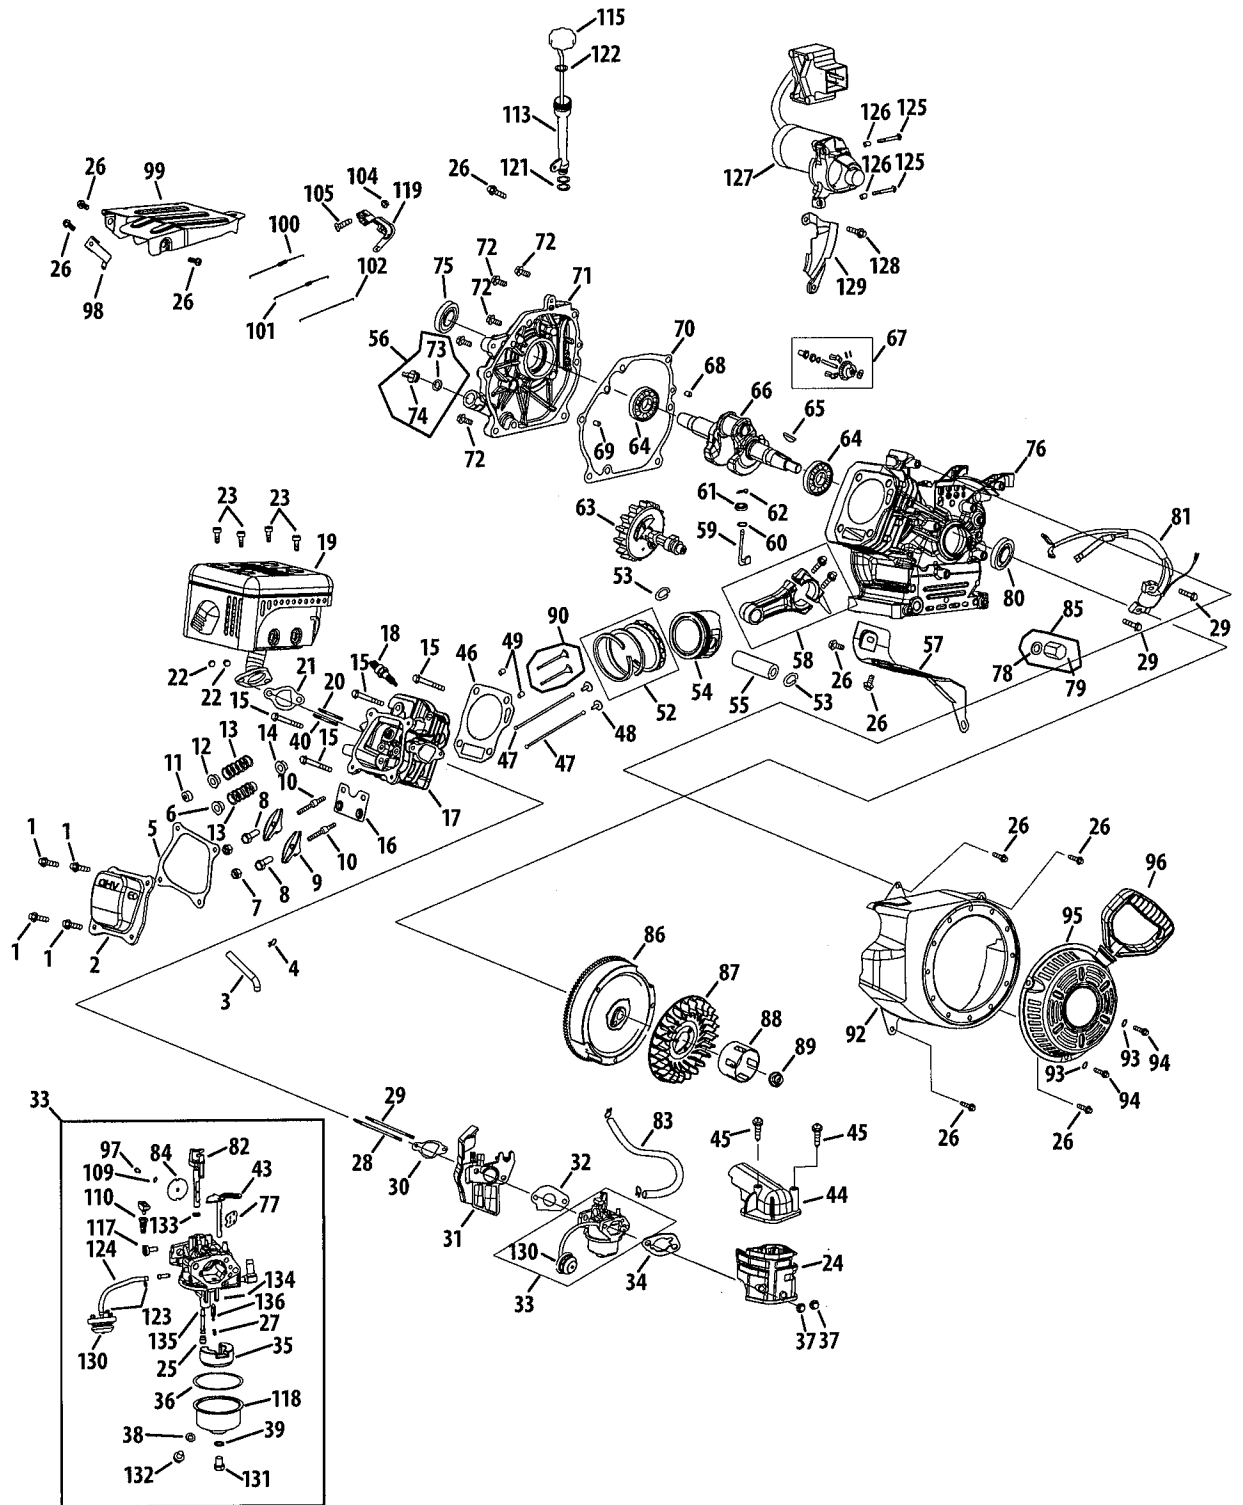

179 cc 265-JU Engine

179 cc 265-JU Engine

Ref. No.	Part No.	Description	Ref. No.	Part No.	Description
1	710-04968	Bolt	86	951-10805	Flywheel
2	951-11054	Valve Cover	87	951-10909	Cooling Fan
3	731-07059	Breather Hose	88	951-10911	Starter Cup
4	726-04101	Hose Clamp	89	712-04209	Nut
7	751-11124	Pivot Locking Nut	90	951-10647	Valve Kit (incl. intake & exhaust valve)
8	751-11123	Valve Adjusting Nut	92	751-12014	Blower Housing
10	710-04902	Pivot Bolt	93	736-04455	Washer
15	710-04933	Bolt	94	710-04974	Bolt
18	951-10292	Spark Plug	95	751-12015	Recoil Starter
19	751-12010	Muffler Assembly	96	731-05696	Starter Handle
20	710-05276	Stud	98	951-11104	Governor Spring Bracket
21	951-11285	Muffler Gasket	99	751-12016	Governor Shield
22	712-04214	Nut	100	751-12017	Governor Spring
23	710-05002	Bolt	101	951-10664	Throttle Return Spring
24	951-10962	Heater Box Base	102	951-10665	Governor Rod
26	710-04915	Bolt	104	712-04212	Nut
28	710-05101	Stud, M6 x110	105	710-04908	Bolt
29	710-04919	Bolt	113	751-11913	Dipstick Tube
33	951-12011	Carburetor Assembly	115	751-11912	Dipstick
37	712-04213	Nut	119	951-11106	Governor Arm Bracket
44	951-10961	Heater Box	121	951-11903	O-Ring
45	710-05275	Bolt	122	751-11934	O-Ring
47	951-10648	Push Rod Kit (incl. intake & exhaust rod)	125	710-05182	Bolt
49	715-04090	Dowel Pin	126	715-04088	Dowel Pin
57	951-11113	Air Shield	127	951-10645A	Electric Starter
59	951-11356	Governor Arm Shaft	128	710-04979	Bolt
60	736-04461	Washer	129	951-11109	Blower Housing Shield
62	714-04074	Cotter Pin	130	951-10639A	Primer
64	951-11369	Radial Ball Bearing	131	710-04945	Bolt
65	951-10307	Flywheel Key	132	710-04938	Drain Bolt
68	715-04092	Dowel Pin, 7 x 14	—	952Z265-JU	Engine, Complete
69	715-04096	Dowel Pin, 9 x 14	56	951-11283	Oil Fill Plug Assembly
70	951-11371	Crankcase Cover Gasket	73	951-11577	O-Ring
72	710-04932	Cover Bolt	74	—	Oil Fill Plug
75	951-11368	Oil Seal	—	951-11063	Valve Cover Kit (Not Shown)
78	736-04440	Washer	2	951-11054	Valve Cover
80	951-11370	Oil Seal	5	951-11565	Head Cover Gasket
81	751-12013	Ignition Coil	—	751-11913	Oil Fill Tube Assembly
83	751-12012	Fuel Line Kit (incl. clamps & fuel line)	113	751-11913	Dipstick Tube
85	951-10370	Oil Drain Assembly, includes 78, 79	121	951-11903	O-Ring