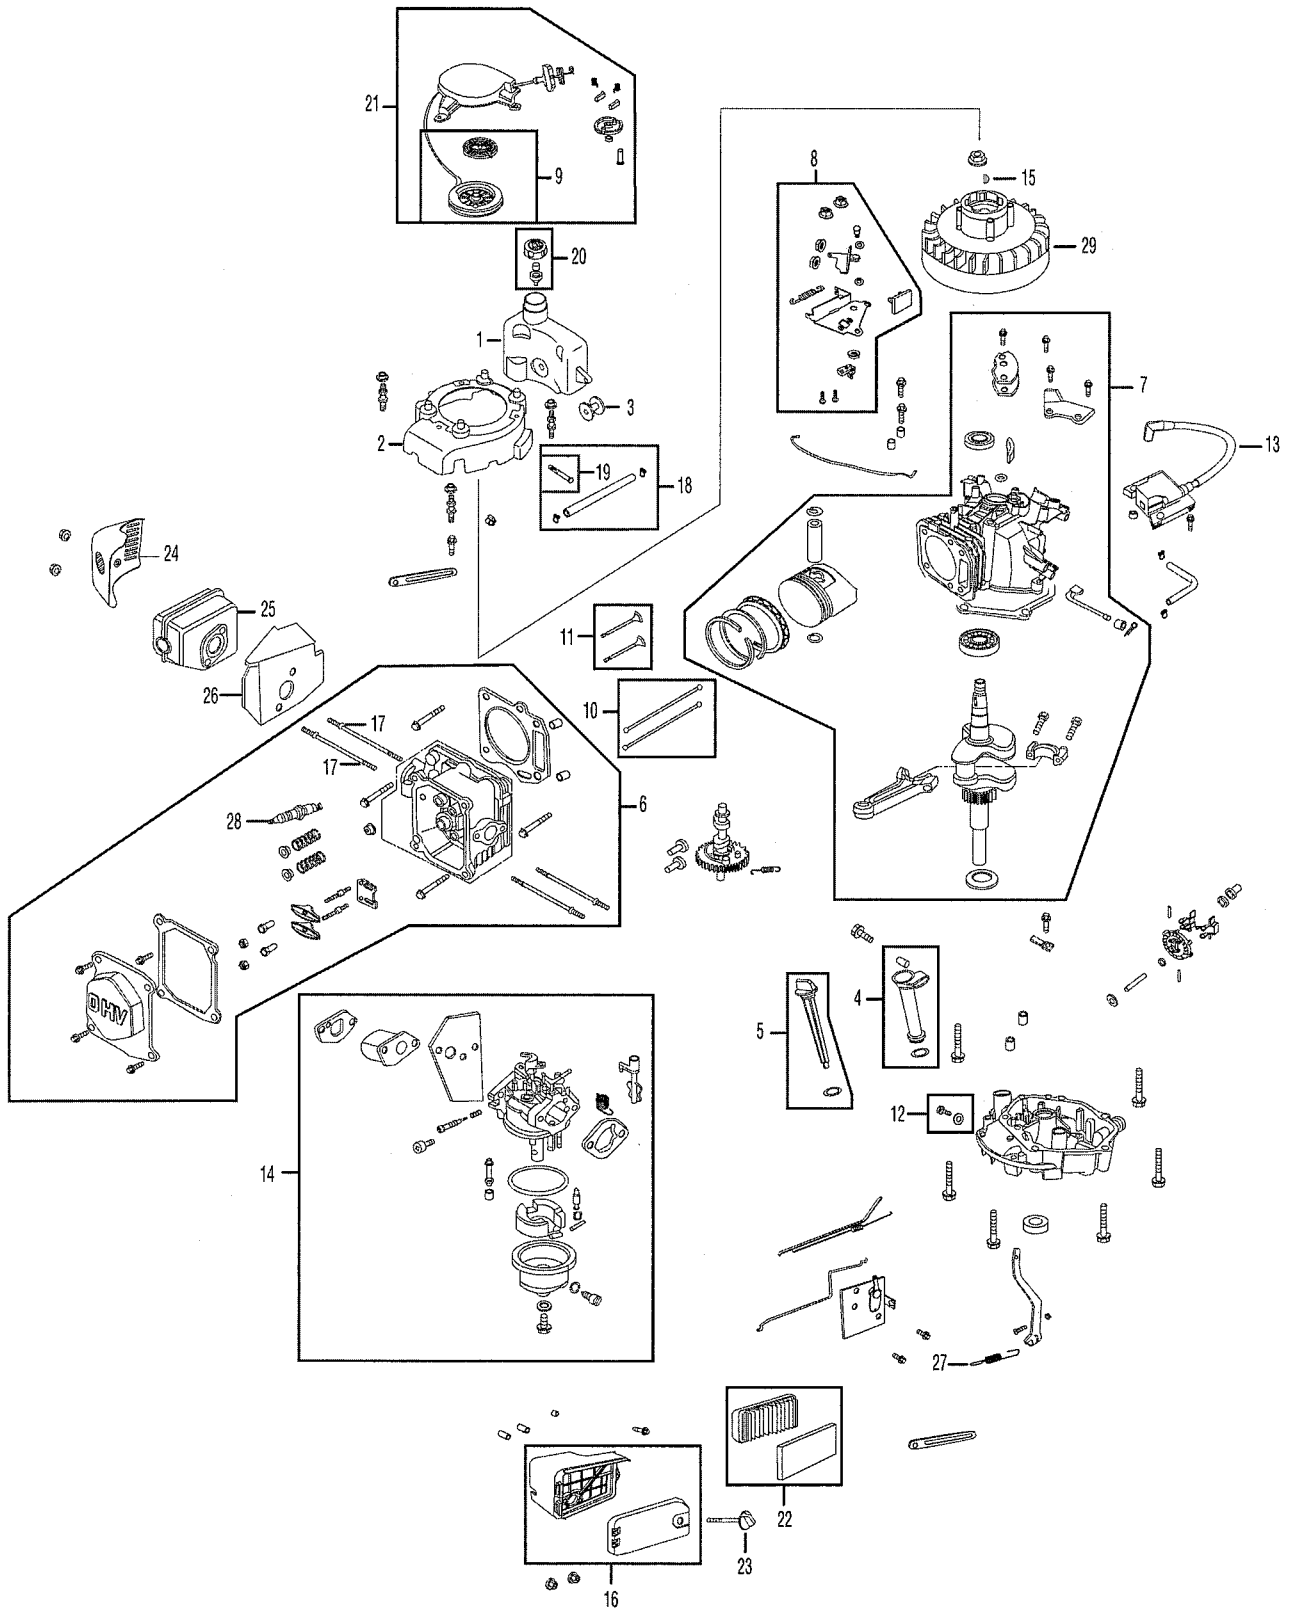

## Engine Model - 1P70MO

Ref No.	Part Number	Description
1.	951-10368	Fuel Tank
2.	951-10369	Flywheel Shroud
3.	951-10335	Rubber Fuel Tank Mounting Washer
4.	951-10334	Oil Filler Tube Assembly
5.	951-10333	Dipstick Assembly
6.	951-10413	Cylinder Head Complete
7.	951-10414	Short Block Assembly
8.	951-10321	Stop Switch and Brake Assembly
9.	951-10319	Recoil Spring and Pulley Assembly
10.	951-10344	Push Rod Kit
11.	951-10345	Valve Kit
12.	951-10370	Oil Drain Plug and Washer Assembly
13.	951-10366	Ignition Coil
14.	951-10310	Carburetor Assembly
15.	951-10307	Flywheel Key
16.	951-10412A	Air Cleaner Housing Assembly Complete
17.	951-10342	Muffler Stud Assembly
18.	951-10364	Fuel Line Kit – Inc. hoses, clamps & filter
19.	951-10358	Fuel Filter
20.	951-10300	Fuel Cap Assembly
21.	951-10299	Recoil Starter Assembly
22.	951-10298	Air Cleaner Kit
23.	951-10297	Air Cleaner Thumb Screw
24.	951-10411	Muffler Guard
25.	951-10403	Muffler
26.	951-10402	Muffler Gasket /Heat Shield
27.	951-10387	Governor Return Spring
28.	951-10292	Spark Plug
29.	951-11046	Flywheel
-	952Z1P70MO	Engine – Complete
-	951-10326	Carburetor Kit – Major
-	951-10323	Carburetor Kit – Minor
-	951-10416	Gasket Kit – Complete
-	951-10417	Gasket Kit – External
-	951-10351	Spark Arrestor

**NOTE:** Illustrated parts without a numeric call-out are not servicable components.