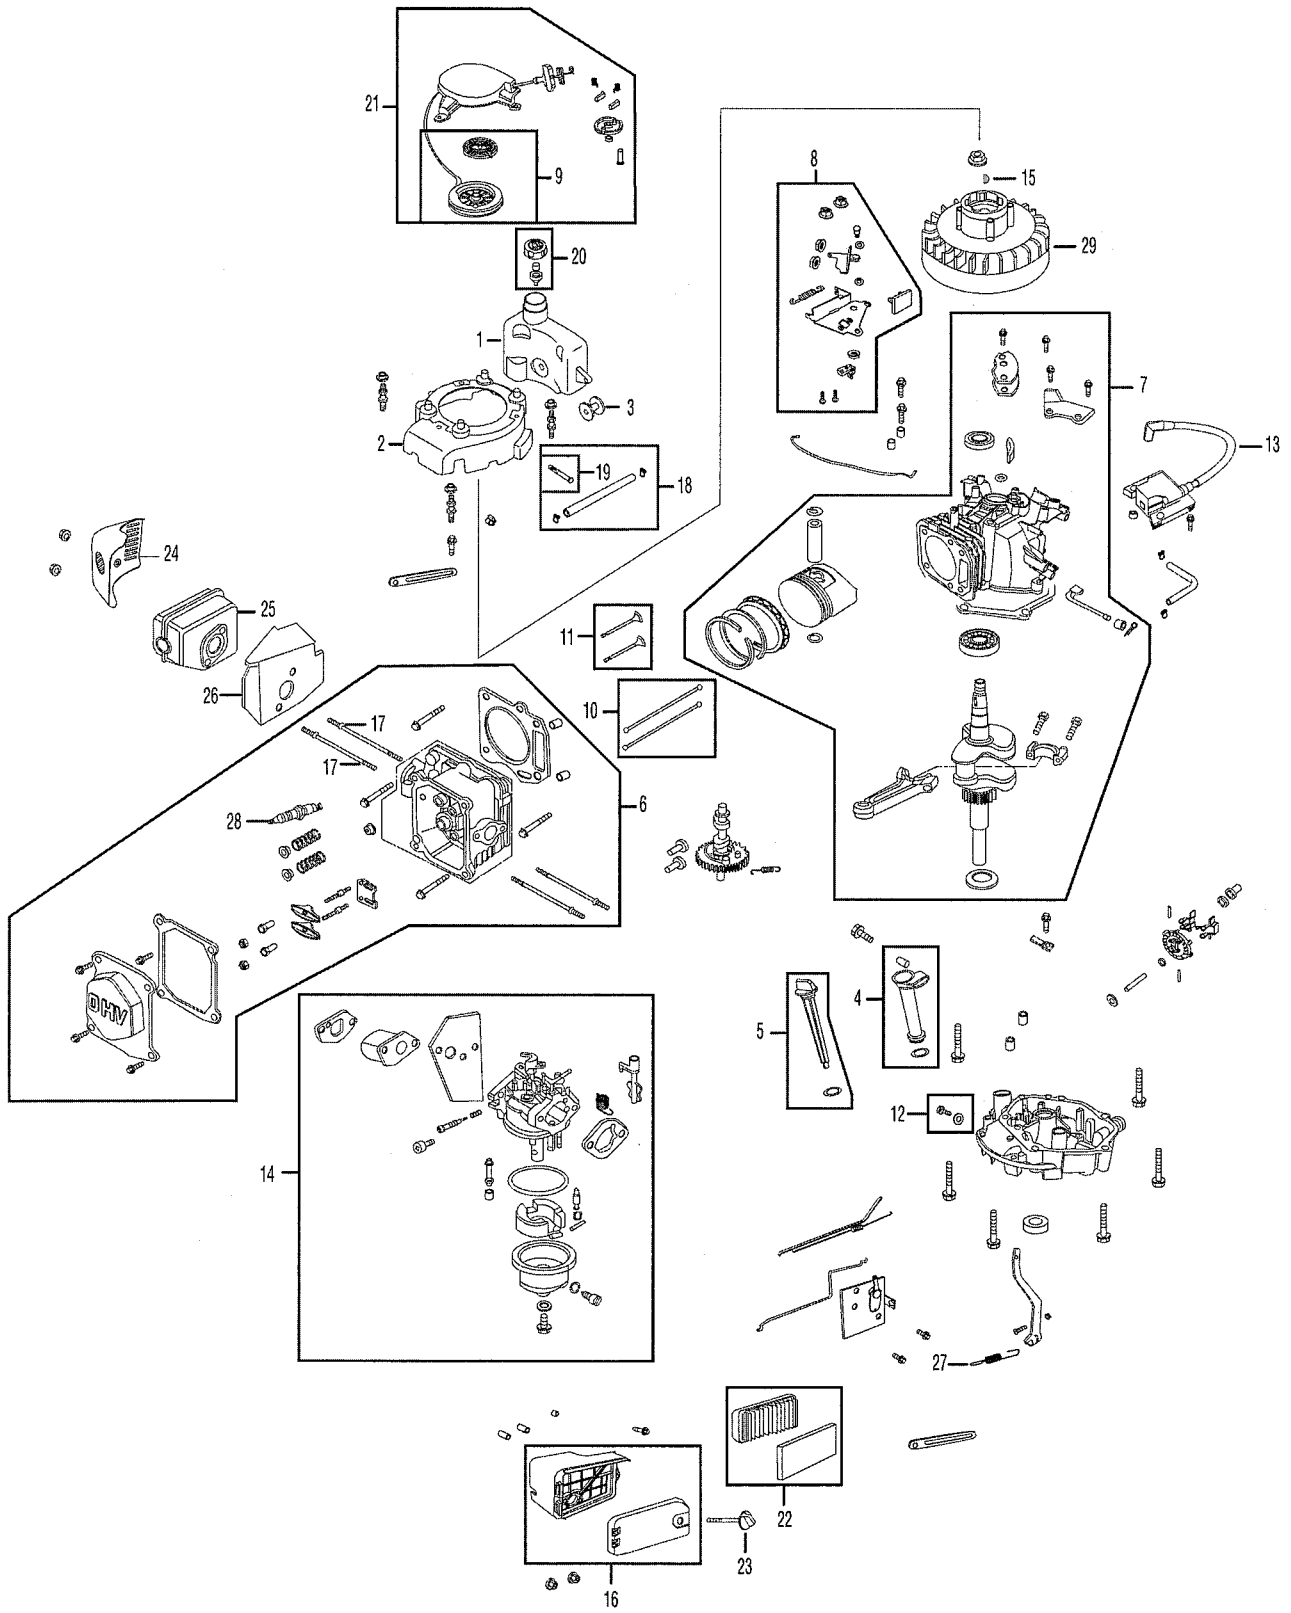

## Engine Model - 1P70MO

Ref No.	Part Number	Description
1.	951-10368	Fuel Tank
2.	951-10369	Flywheel Shroud
3.	951-10335	Rubber Fuel Tank Mounting Washer
4.	951-10334	Oil Filler Tube Assembly
5.	951-10333	Dipstick Assembly
6.	951-10413	Cylinder Head Complete
7.	951-10414	Short Block Assembly
8.	951-10321	Stop Switch and Brake Assembly
9.	951-10319	Recoil Spring and Pulley Assembly
10.	951-10344	Push Rod Kit
11.	951-10345	Valve Kit
12.	951-10370	Oil Drain Plug and Washer Assembly
13.	951-10366	Ignition Coil
14.	951-10310	Carburetor Assembly
15.	951-10307	Flywheel Key
16.	951-10412A	Air Cleaner Housing Assembly Complete
17.	951-10342	Muffler Stud Assembly
18.	951-10364	Fuel Line Kit – Inc. hoses, clamps & filter
19.	951-10358	Fuel Filter
20.	951-10300	Fuel Cap Assembly
21.	951-10299	Recoil Starter Assembly
22.	951-10298	Air Cleaner Kit
23.	951-10297	Air Cleaner Thumb Screw
24.	951-10411	Muffler Guard
25.	951-10403	Muffler
26.	951-10402	Muffler Gasket /Heat Shield
27.	951-10387	Governor Return Spring
28.	951-10292	Spark Plug
29.	951-11046	Flywheel
-	952Z1P70MO	Engine – Complete
-	951-10326	Carburetor Kit – Major
-	951-10323	Carburetor Kit – Minor
-	951-10416	Gasket Kit – Complete
-	951-10417	Gasket Kit – External
-	951-10351	Spark Arrestor

**NOTE:** Illustrated parts without a numeric call-out are not servicable components.