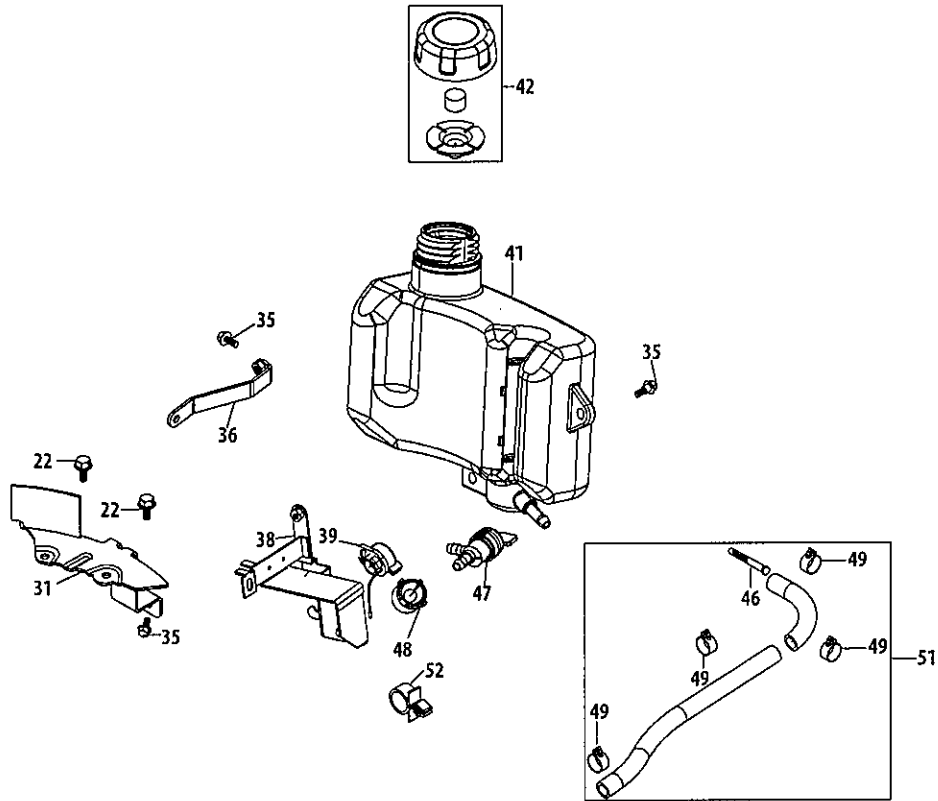

1P70L0A-11 Fuel Tank & Mounting

Ref.	Part Number	Description
22	710-04916	Bolt M6x14
31	951-12184	Fuel Tank Bottom Bracket
35	710-04968	Fuel Tank Bolt
36	951-12185	Fuel Tanksupport Bracket
38	951-12186	Control/Tank Bracket
39	951-12289	Ignition Key Switch
41	951-12191	Fuel Tank - Clear White
42	951-12291	Fuel Cap Assembly
46	951-10358A	Fuel Filter
47	951-12290	Fuel Shut Off Valve
48	951-12192	Fuel Shut Off Support Clip
49	951-11731	Fuel Hose Clamp
51	951-12188	Fuel Line Kit
52	723-04071	Plastic Support Clamp