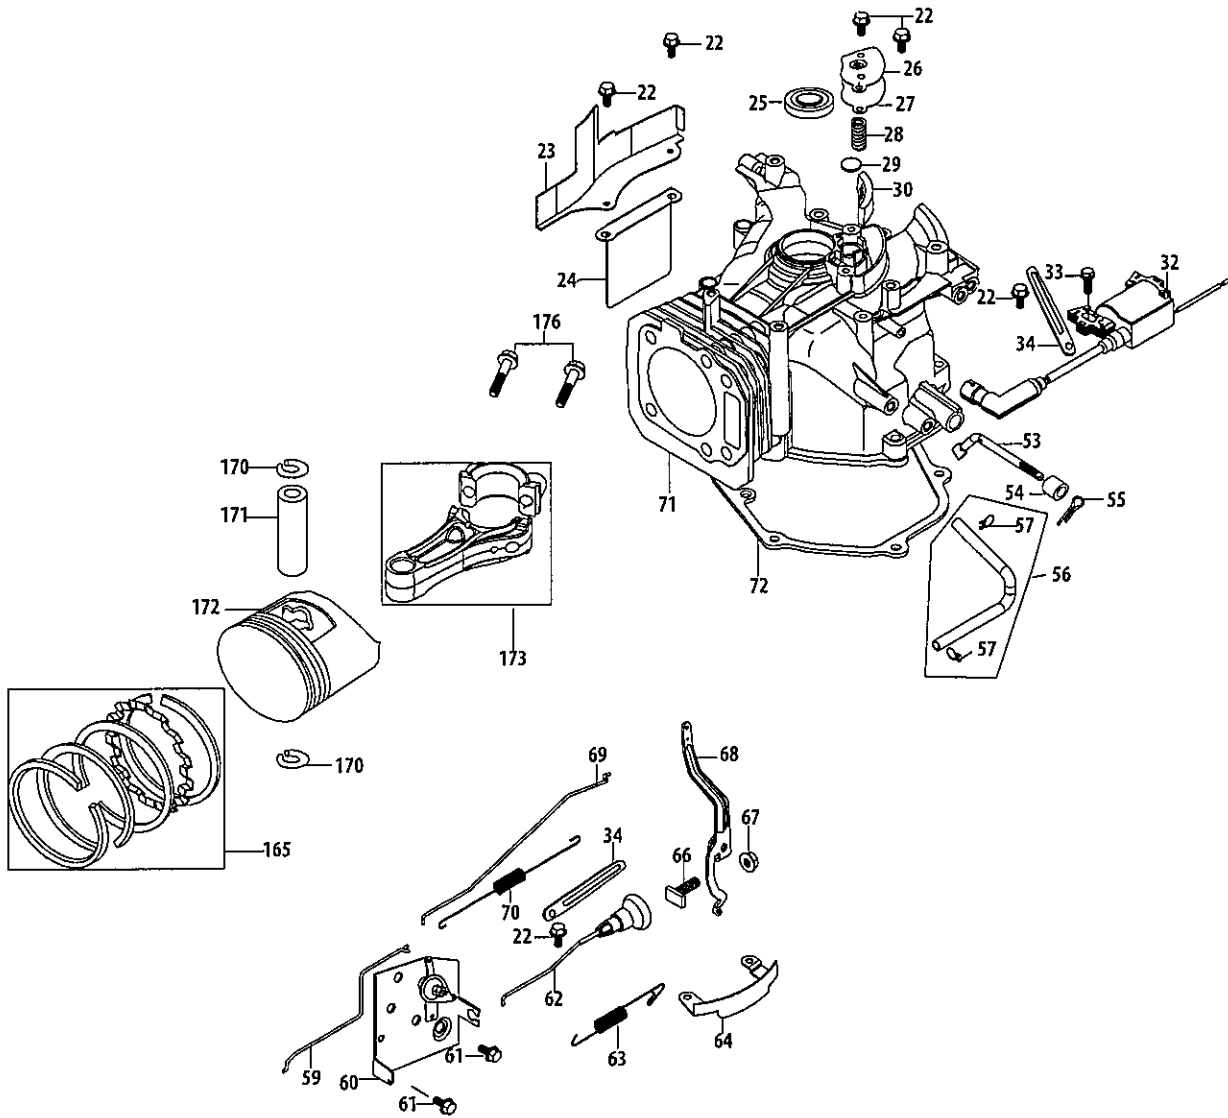

1P70L0A-11 Crankcase

1P70L0A-11 Crankcase

Ref.	Part Number	Description	Ref.	Part Number	Description
22	710-04916	Bolt M6x14	67	712-04212	Nut M6
23	951-12104	Air Guide Bracket	68	951-12172	Governor Arm
24	951-11602	Label Bracket	69	951-11259	Throttle Linkage
25	951-11545	Upper Crankshaft Seal	70	951-11258	Throttle Linkage Spring
26	951-11612	Breather Cover Plate	71	951-11992	Short Block Assembly (Incl.22,25-30,53-55,71-74,79,81-83, 93-99,107,135,136,152,155,160, 161,163-165,170-176,176)
27	951-11613	Breather Gasket	72	951-11763	Crankcase Cover Gasket
28	732-04718	Breather Spring	165	951-12111	Piston Ring Set
29	951-11614	Breather Valve	170	951-11632	Piston Pin Snap Ring
30	951-11762	Mesh Screen	171	951-11633	Piston Pin
32	951-10931	Ignition Coil Assembly	172	951-11634	Piston
33	710-04979	Bolt M6x18	173	951-11768	Connecting Rod Assembly
34	951-11680	Flexible Clamp	176	710-05162	Connecting Rod Bolt
53	951-11608	Governor Arm Shaft		952Z1P70L0A-11	Complete Engine
54	951-11574	Governor Seal		951-11772	Gasket Kit - External (Incl.27,79,96,136,146,152,155)
55	714-04074	Cotter Pin		951-12178	Carburetor Kit - Major (Incl.110,118,119,122-129,130,132)
56	951-11260	Breather Hose Assembly		951-11770	Gasket Kit - Complete (Incl.25,27,54,72,79,96,99,134, 136,152,155,160)
57	726-04101	Breather Hose Clamp			
59	951-12107	Choke Linkage			
60	951-12170	Variable Speed Control Brkt			
61	710-04941	Bolt M6x12			
62	951-12187	Choke Control Knob			
63	951-10387	Governor Spring			
64	951-12171	Governor Arm Shield			
66	710-04908	Governor Arm Bolt