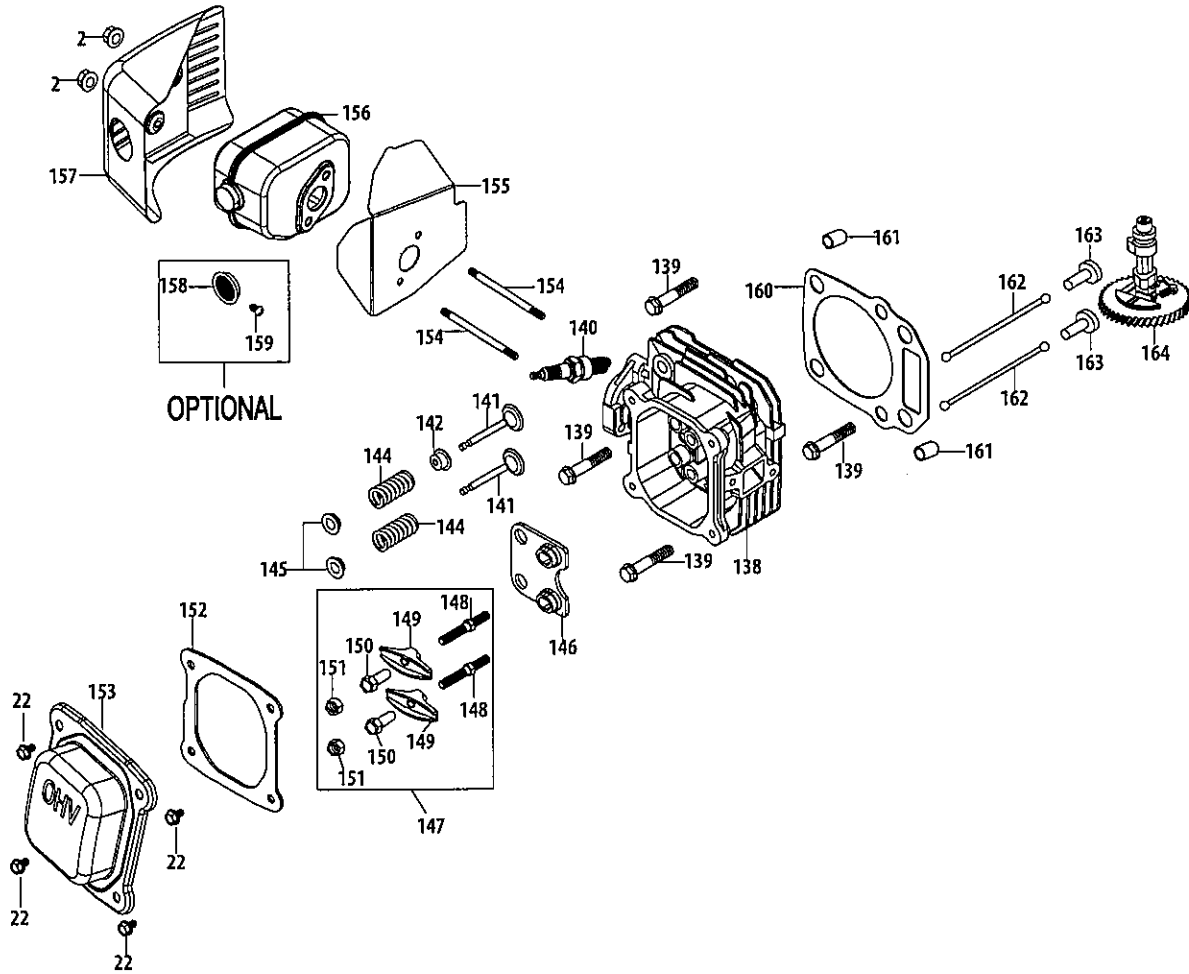

1P70L0A-11 Cylinder Head

1P70L0A-11 Cylinder Head

Ref.	Part Number	Description
2	712-04212	Nut M6
22	710-04916	Bolt M6x14
138	951-10413A	Cylinder Head Assembly (Incl.135,136,138,141-146, 148-152,155,160)
139	710-04982	Head Bolt M8x54
140	951-10292	Spark Plug/F6Rtc
141	951-10345	Valve Kit
142	951-11818	Intake Valve Seal
143	951-10345	Valve Kit
144	951-12116	Valve Spring
145	951-12000	Valve Spring Retainer
146	951-11629	Push Rod Guide
147	951-11606	Rocker Arm Assembly
148	710-04902	Rocker Arm Stud
149	951-12175	Rocker Arm
150	751-11123	Valve Adjusting
151	751-11124	Pivot Locking Nut
152	951-11551	Valve Cover Gasket
153	951-11548	Valve Cover
154	710-05094	Muffler stud M6x95
154	951-10342	Muffler Stud Assembly
155	951-11739	Muffler Gasket
156	951-10403	Muffler Assembly
157	951-10411	Muffler Shield
158	951-10351	Spark Arrestor
159	710-04983	Spark Arrestor Screw
160	951-11630	Cylinder Head Gasket
161	715-04108	Dowel Pin 10x16
162	751-10344	Push Rod Kit
163	951-11607	Tappet
164	951-11767	Camshaft Assembly
	952Z1P70L0A-11	Complete Engine
	951-11772	Gasket Kit - External (Incl.27,79,96,136,146,152,155)
	951-12178	Carburetor Kit - Major (Incl.110,118,119,122-129,130,132)
	951-11770	Gasket Kit - Complete (Incl.25,27,54,72,79,96,99,134, 136,152,155,160)