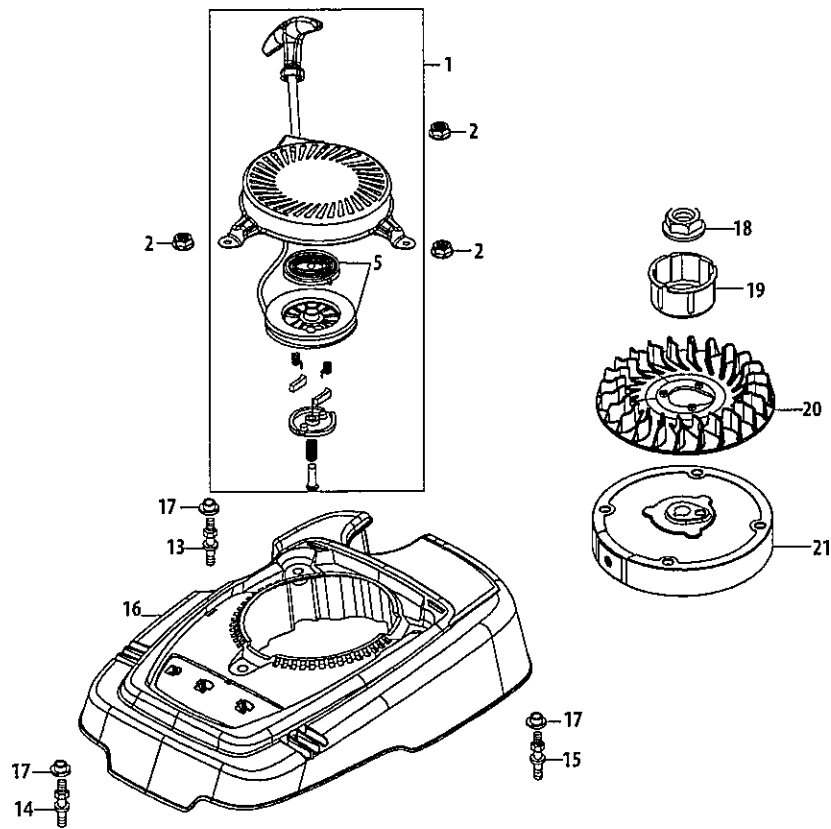

1P70L0A-11 Flywheel & Shroud

Ref.	Part Number	Description
1	951-11720	Recoil Starter Assembly
2	712-04212	Nut M6
5	951-11721	Recoil Spring
13	710-04976	Shroud Stud M6x85-48
14	710-04977	Shroud Stud M6x87-51.5
15	710-04978	Shroud Stud M6x79
16	951-12183	M6 Inner Shroud
17	750-05320	Spacer
18	712-04287	Nut M14x1.5
19	951-12176	Starter Cup
20	951-10934	Cooling Fan
21	951-10935	Flywheel