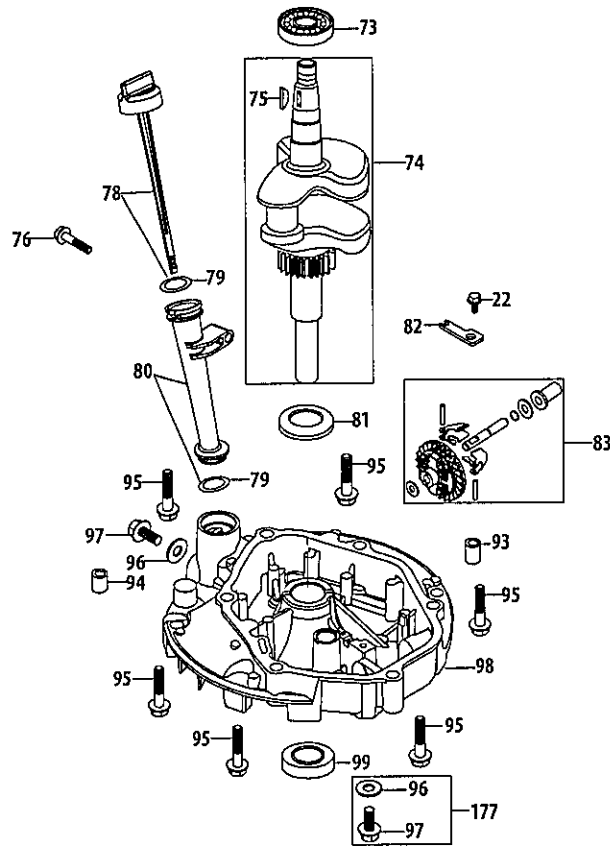

1P70L0A-11 Crankshaft & Crankcase Cover

Ref.	Part Number	Description
22	710-04916	Bolt M6×14
73	951-11369	Main Bearing
74	951-12108	Crankshaft Assembly
75	951-10307	Woodruff Key
76	710-04980	Bolt M6×35
78	951-11764	Dipstick Assembly
79	951-11547	Dipstick / Fill Tube O-Ring
80	951-11765	Oil Fill Tube Asm
81	736-04491	Crankshaft Thrust Washer
82	951-11625	Governor Gear Mounting Plate

Ref.	Part Number	Description
83	951-11626	Governor Gear/Shaft Assembly
93	715-04092	Dowel Pin 7×14
94	715-04096	Dowel Pin 9×14
95	710-04922	Bolt M8×50
96	736-04440	Oil Drain Plug Washer
97	710-04906	Oil Drain Plug
98	951-11794	Crankcase Cover
99	951-11627	Lower Crankshaft Seal
177	951-10370	Oil Drain Plug And Washer Ass'Y