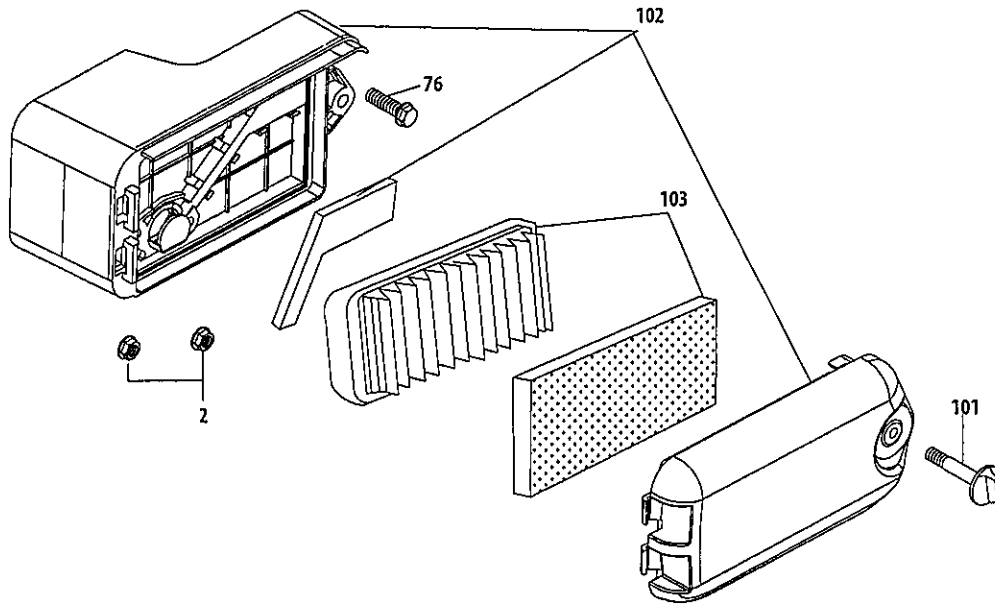

1P70L0A-11 Air Cleaner

Ref.	Part Number	Description
2	712-04212	Nut M6
76	710-04980	Bolt M6x35
101	951-10297	Air Filter Cover Thumb Screw
102	951-10412B	Air Filter Base
103	951-10298	Air Filter Element,Sponge

1P70LOA-11 Carburetor

Ref.	Part Number	Description
107	951-11525	Carburetor Gasket Plate
108	951-10929	Carburetor Assembly
109		Choke Shaft
110		Fiber O-Ring
111		Choke Plate
112		Choke Return Spring
113		Idle Jet Assembly
114		Throttle Shaft
115		Throttle Plate
116		Lock Washer
117		Screw M3x6
118		Fiber O-Ring
119		Idle Speed Adjusting Screw
120		Idle Mixture Screw
121		Carburetor Body
122		Float Pin
123		Emulsion Tube