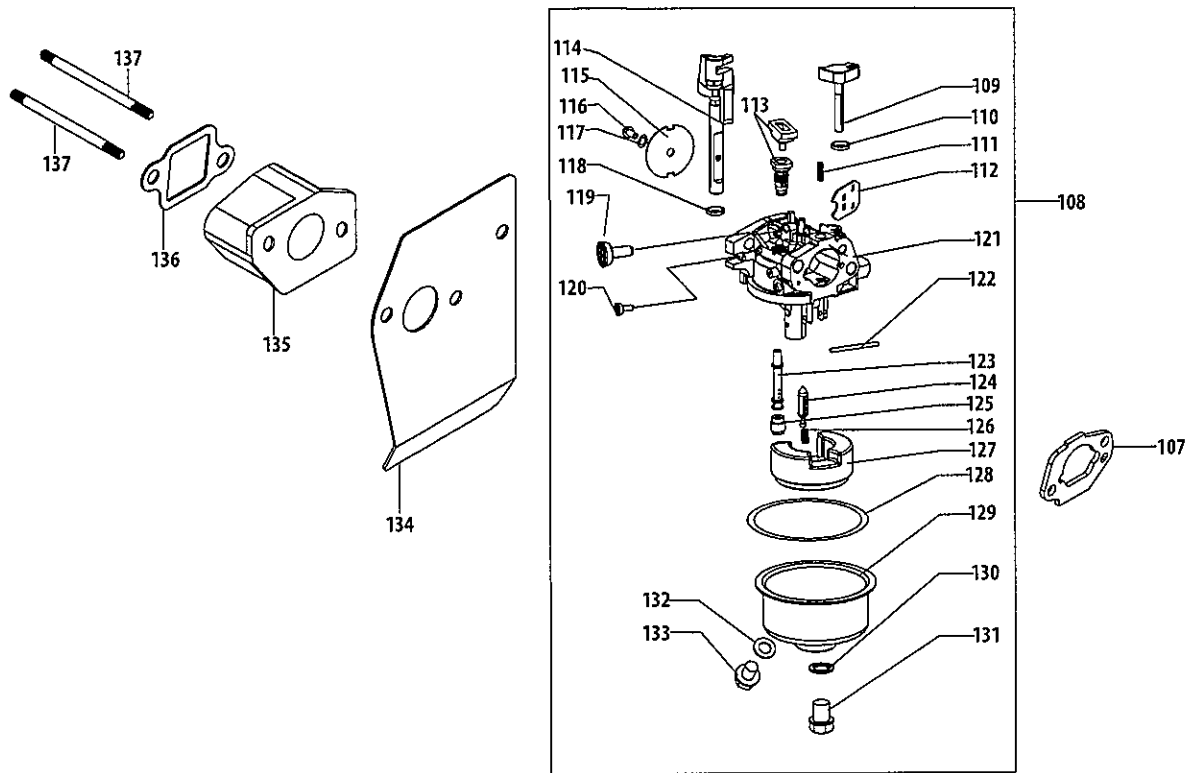

1P70L0A-11 Air Cleaner

Ref.	Part Number	Description
2	712-04212	Nut M6
76	710-04980	Bolt M6x35
101	951-10297	Air Filter Cover Thumb Screw
102	951-10412B	Air Filter Base
103	951-10298	Air Filter Element,Sponge

1P70LOA-11 Carburetor

Ref.	Part Number	Description
107	951-11525	Carburetor Gasket Plate
108	951-10929	Carburetor Assembly
109		Choke Shaft
110		Fiber O-Ring
111		Choke Plate
112		Choke Return Spring
113		Idle Jet Assembly
114		Throttle Shaft
115		Throttle Plate
116		Lock Washer
117		Screw M3x6
118		Fiber O-Ring
119		Idle Speed Adjusting Screw
120		Idle Mixture Screw
121		Carburetor Body
122		Float Pin
123		Emulsion Tube

1P70L0A-11 Crankshaft & Crankcase Cover

Ref.	Part Number	Description
22	710-04916	Bolt M6×14
73	951-11369	Main Bearing
74	951-12108	Crankshaft Assembly
75	951-10307	Woodruff Key
76	710-04980	Bolt M6×35
78	951-11764	Dipstick Assembly
79	951-11547	Dipstick / Fill Tube O-Ring
80	951-11765	Oil Fill Tube Asm
81	736-04491	Crankshaft Thrust Washer
82	951-11625	Governor Gear Mounting Plate

Ref.	Part Number	Description
83	951-11626	Governor Gear/Shaft Assembly
93	715-04092	Dowel Pin 7×14
94	715-04096	Dowel Pin 9×14
95	710-04922	Bolt M8×50
96	736-04440	Oil Drain Plug Washer
97	710-04906	Oil Drain Plug
98	951-11794	Crankcase Cover
99	951-11627	Lower Crankshaft Seal
177	951-10370	Oil Drain Plug And Washer Ass'Y