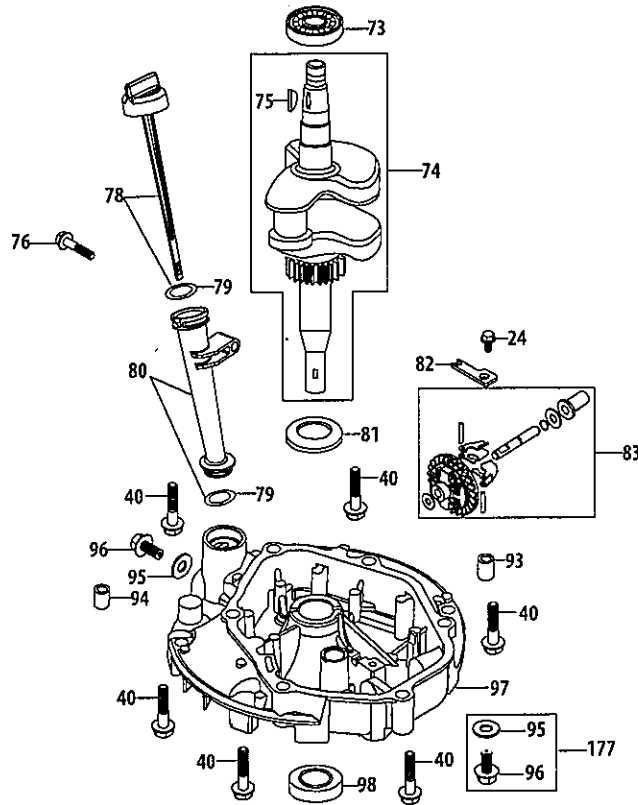

1P70C0A-11 Carburetor

Ref.	Part Number	Description
107	951-11525	Carburetor Gasket Plate
108	951-10929	Carburetor Assembly
109		Choke Shaft
110		Fiber O-Ring
111		Choke Plate
112		Choke Detent Spring
113		Idle Jet Assembly
114		Throttle Shaft
115		Throttle Plate
116		Screw M3X6 Throttle Plate
117		Lock Washer
118		Fiber O-Ring
119		Idle Speed Adjusting Screw
120		Idle Mixture Screw
121		Carburetor Body
122		Float Pin
123		Emulsion Tube

Ref.	Part Number	Description
124		Needle Valve
125		Main Jet
126		Needle Valve Spring
127		Float
128	951-11589	Fuel Bowl O-Ring
129		Fuel Bowl
130	951-11348	Fuel Bowl Gasket
131	710-04945	Fuel Bowl Mounting Bolt
132	951-11349	Fuel Drain Plug Gasket
133	710-04938	Fuel Drain Plug
134	951-12110	Carburetor Gasket
135	951-11255	Carburetor Insulator
136	951-11254	Carburetor Insulator Gasket
137	710-04981	Carb Stud M6X113
	951-12178A	Carburetor Kit - Major (Incl.110,113,118,119, 122-128,130,132)

1P70C0A-11 Crankshaft & Crankcase Cover

Ref.	Part Number	Description
24	710-04916	Bolt M6X14
40	710-04922	Bolt M8X50
73	951-11369	Main Bearing
74	951-12174	Crankshaft Assembly
75	951-10307	Woodruff Key
76	710-04980	Bolt M6X35
78	951-11764	Dipstick Assembly
79	951-11547	Dipstick / Oil Fill Tube O-Ring
80	951-11765	Oil Filler Tube Assembly
81	736-04491	Crankshaft Thrust Washer

Ref.	Part Number	Description
82	951-11625	Governor Gear Mounting Plate
83	951-11626	Governor Gear/Shaft Assembly
93	715-04092	Crankcase Cover Dowel Pin 7x14
94	715-04089	Crankcase Cover Dowel Pin 9x14
95	736-04440	Oil Drain Plug Washer
96	710-04906	Oil Drain Plug
97	951-11794	Crankcase Cover
98	951-11627	Lower Crankshaft Seal
177	951-10370	Oil Drain Plug And Washer Assy