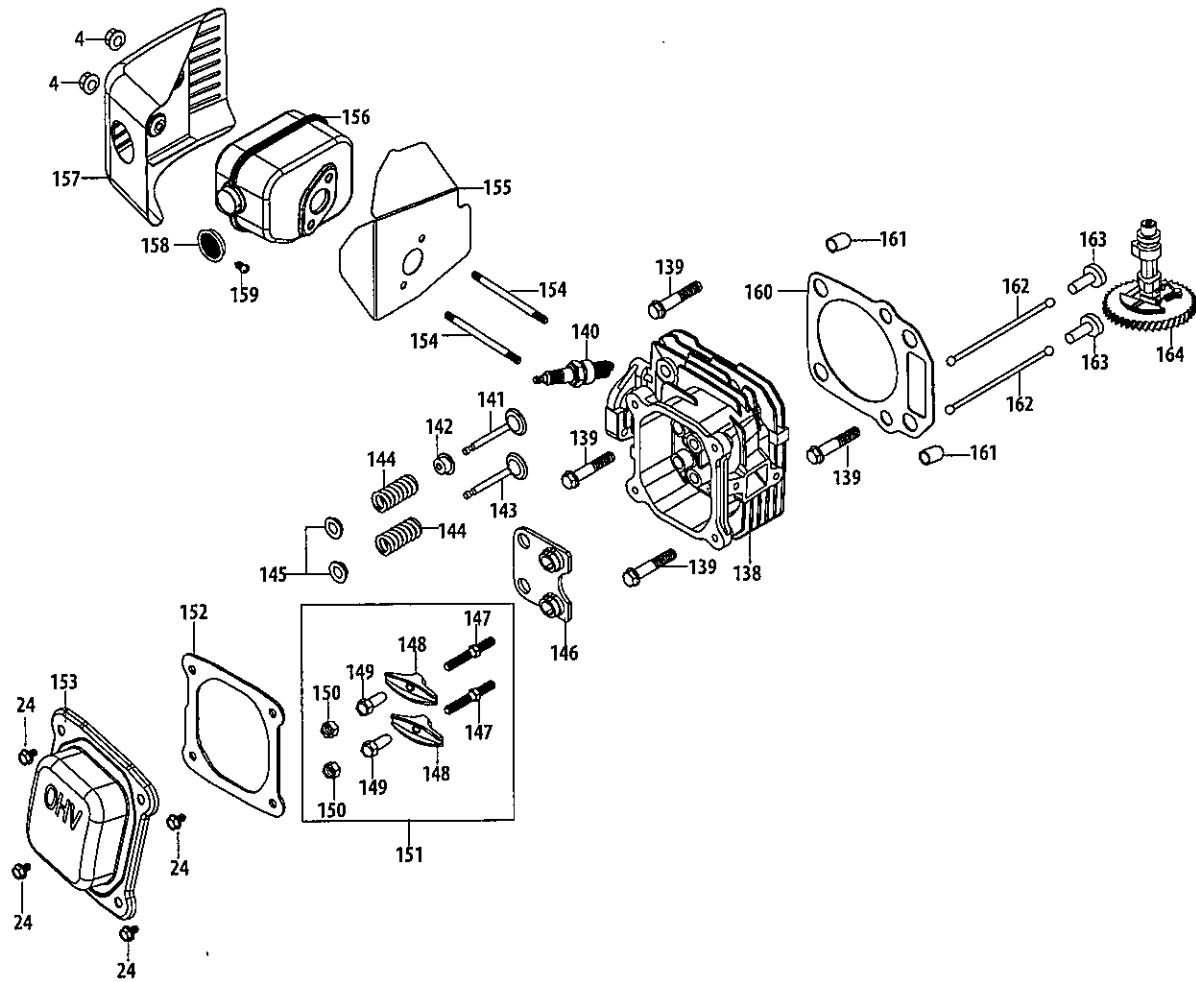

1P70C0A-11 Cylinder Head

1P70C0A-11 Cylinder Head

Ref.	Part Number	Description
4	712-04212	Nut M6X10M
24	710-04916	Bolt M6X14
138	951-10413A	Cylinder Head Assembly (Incl.135,136,138,141-150,152,155,160)
139	710-04982	Bolt M8X54 Cylinder Head
140	951-10292	Spark Plug/F6Rtc
141	951-10345	Valve Kit
142	951-11818	Intake Valve Seal
143	951-10345	Valve Kit
144	951-12116	Valve Spring
145	951-12000	Valve Spring Retainer
146	951-11629	Push Rod Guide
147	710-04902	Rocker Arm Stud
148	951-12175	Rocker Arm
149	751-11123	Fulcrum Nut
150	751-11124	Jam Nut
151	951-11606	Rocker Arm Assembly
152	951-11551	Valve Cover Gasket
153	951-11548	Valve Cover
154	710-05094	Muffler Stud M6X95
154	951-10342	Muffler Stud Assemblby
155	951-11739	Muffler Gasket
156	951-10403	Muffler Assembly
157	951-10411	Muffler Shield
158	951-10351	Spark Arrestor
159	710-04983	Spark Arrestor Screw
160	951-11630	Cylinder Head Gasket
161	715-04090	Cylinder Head Dowel Pin 10x16
162	751-10344	Push Rod Kit
163	951-11607	Tappet
164	951-11767	Camshaft Assembly
	952Z1P70C0A-11	Complete Engine
	951-11772	Gasket Kit - External (Incl.29,79,95,134,136,152,155)
	951-11770	Gasket Kit - Complete (Incl.27,29,54,72,79,95,98,134, 136,152,155,160)