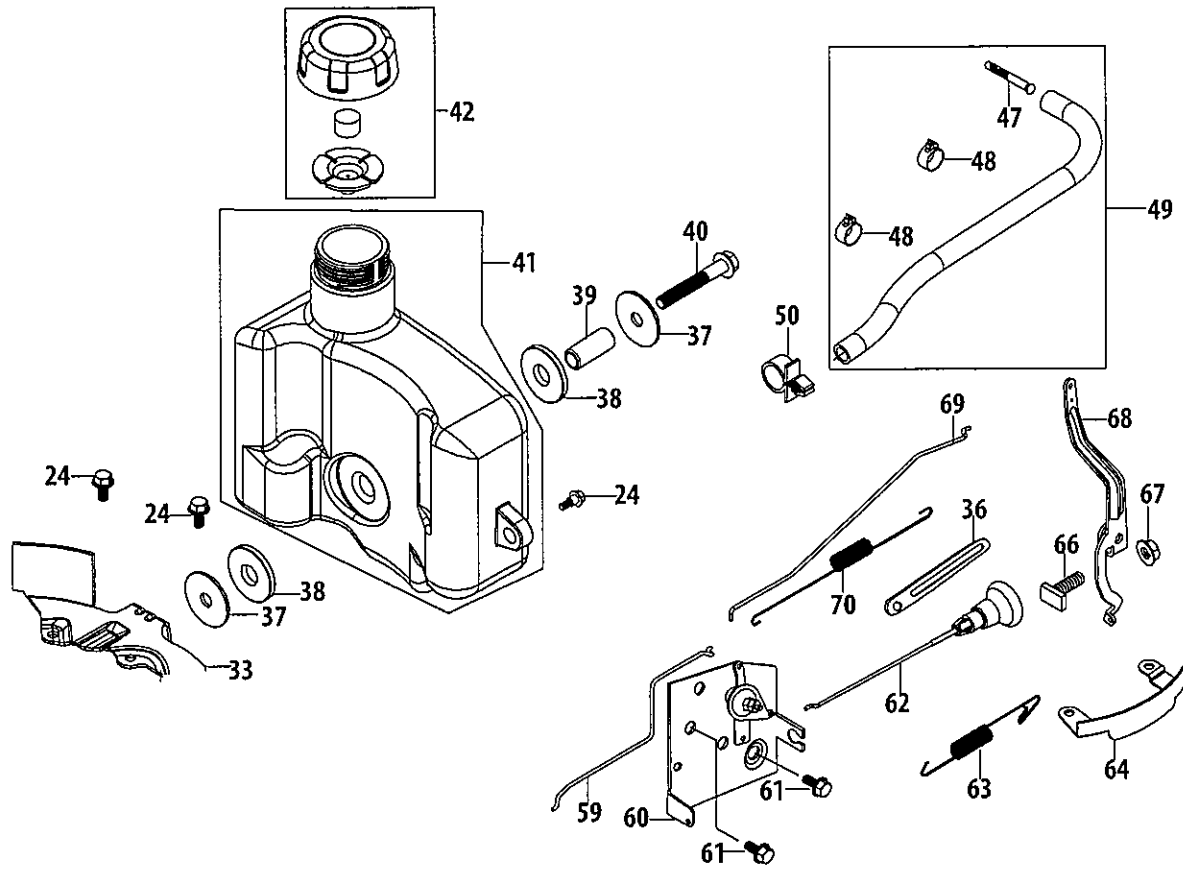

1P70COA-11 Fuel Tank & Mounting

Ref.	Part Number	Description
24	710-04916	Bolt M6X14
33	951-11616	Fuel Tank Bottom Bracket
36	951-11680	Flexible Clamp
37	736-04456	Fuel Tank Washer
38	951-10335	Rubber Bushing
39	750-05322	Fuel Tank Bushing
40	710-04922	Bolt M8X50
41	951-10368	Fuel Tank Assembly
42	951-10300	Fuel Cap Assembly
47	951-10358A	Fuel Filter
48	951-11700	Fuel Hose Clamp
49	951-10364	Fuel Line Kit

Ref.	Part Number	Description
50	723-04071	Plastic Support Clamp
59	951-12107	Choke Linkage
60	951-12170	Component Bracket
61	710-04915	Bolt M6X12
62	951-10933	Choke Control
63	951-10387	Governor Spring
64	951-12171	Governor Arm Guard
66	710-04908	Governor Arm Bolt
67	712-04212	Governor Arm Nut M6
68	951-12172	Governor Arm
69	951-11259	Throttle Linkage Rod
70	951-11258	Throttle Linkage Spring