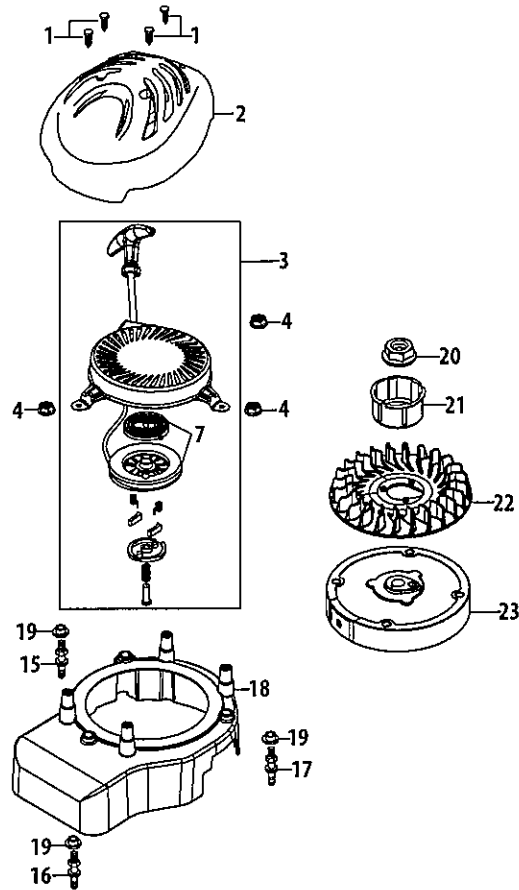

1P70C0A-11 Flywheel & Shroud

Ref.	Part Number	Description
1	710-04744	Self-Tapping Bolt, #12-16 X 1.00"
2		Outer Shroud (See Unit Breakdown)
3	951-11720	Recoil Starter Assembly
4	712-04212	Nut M6X10Mm Starter/Carb/Muff
7	951-11721	Recoil Spring And Pulley Assy
15	710-04976	Shroud Stud Left/Black
16	710-04977	Shroud Stud Front/Unmarked
17	710-04978	Shroud Stud Right/White
18	951-10369	Inner Shroud
19	750-05320	Spacer
20	712-04287	Flywheel Nut M14
21	951-12176	Starter Cup
22	951-10909	Cooling Fan
23	951-10935	Flywheel