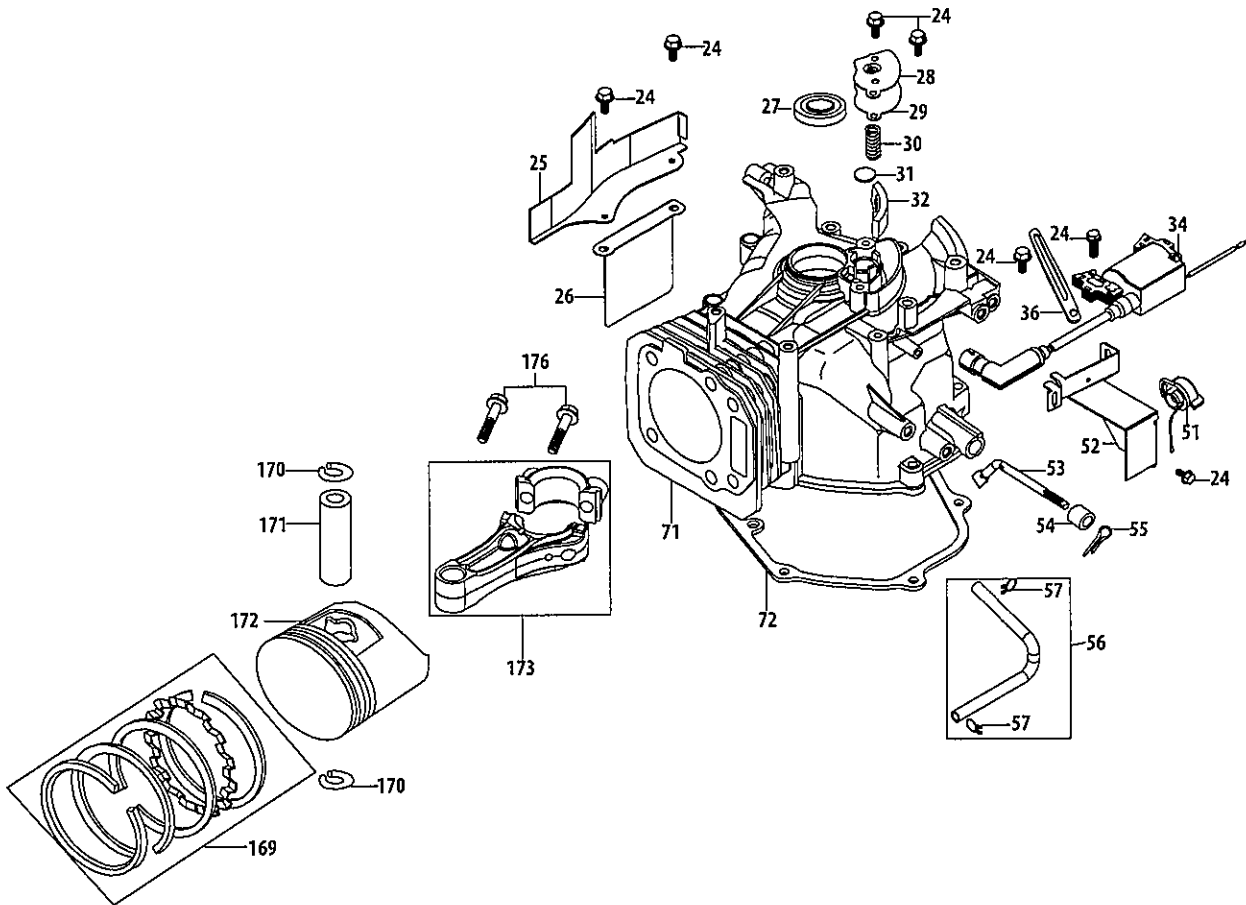

1P70C0A-11 Crankcase

1P70C0A-11 Crankcase

Ref.	Part Number	Description
24	710-04916	Bolt M6X14
25	951-12104	Engine Brake Cover Plate
26	951-11602	Label Bracket
27	951-11545	Upper Crankshaft Seal
28	951-11612	Breather Cover Plate
29	951-11613	Breather Gasket
30	732-04718	Breather Spring
31	951-11614	Breather Valve
32	951-11762	Mesh Screen
34	951-10931	Ignition Coil Assembly
35	710-04979	Bolt M6X18
36	951-11680	Flexible Clamp
51	951-10622	Ignition Switch
52	951-12169	Fuel Tank / Console Bracket
53	951-11608	Governor Arm Shaft
54	951-11574	Governor Seal
55	714-04074	Governor Shaft Cotter Pin
56	951-11260	Breather Hose Assembly
57	726-04101	Breather Hose Clamp
71	951-12177	Short Block Assembly (Incl.24,27-32,40,53-55,71-74, 79,82,83,91,93-98,107,135,136, 152,155,160,161,163,164,169, 170-173,176)
72	951-11763	Crankcase Cover Gasket
169	951-12111	Piston Ring Set
170	951-11632	Piston Pin Snap Ring
171	951-11633	Piston Pin
172	951-11634	Piston
173	951-11768	Connecting Rod Assembly
176	710-05162	Connecting Rod Bolt
	952Z1P70C0A-11	Complete Engine
	951-11772	Gasket Kit - External (Incl.29,79,95,134,136,152,155)
	951-11770	Gasket Kit - Complete (Incl.27,29,54,72,79,95,98,134, 136,152,155,160)