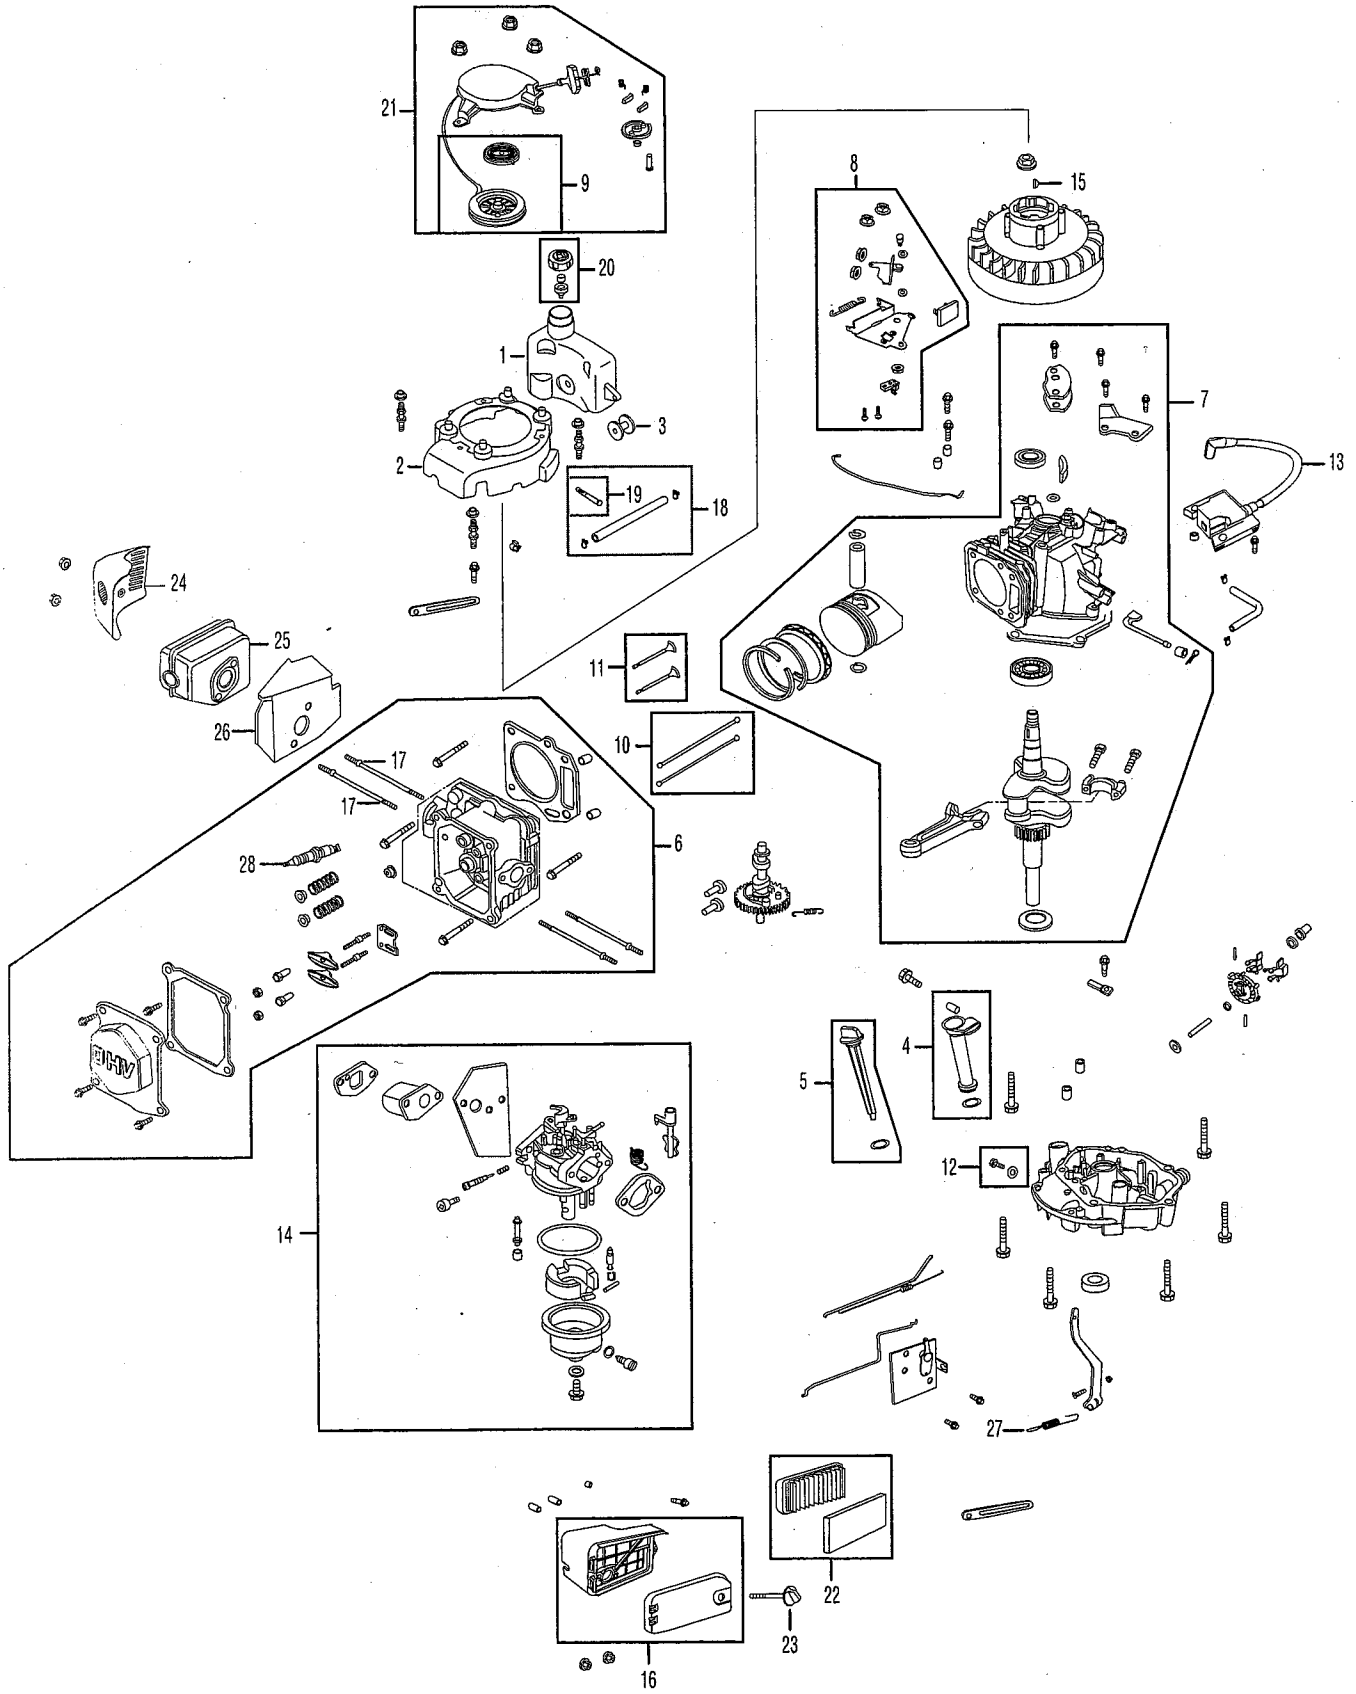

Engine 1P65

11

Illustrated Parts List

To order replacement
parts, contact
1-800-800-7310
or visit
www.mtdproducts.com.

Ref.	Part No.	Description
1.	951-10337	Fuel Tank
2.	951-10336	Flywheel Shroud
3.	951-10335	Rubber Fuel Tank Mounting Washer
4.	951-10334	Oil Filler Tube Assembly
5.	951-10333	Dipstick Assembly
6.	951-10406	Cylinder Head Complete
7.	951-10407	Short Block Assembly
8.	951-10320	Stop Switch and Brake Assembly
9.	951-10319	Recoil Spring and Pulley Assembly
10.	951-10314	Push Rod Kit
11.	951-10313	Valve Kit
12.	951-10370	Oil Drain Plug and Washer Assembly
13.	951-10367	Ignition Coil
14.	951-10309	Carburetor Assembly
15.	951-10307	Flywheel Key
16.	951-10405	Air Cleaner Housing Assembly Complete
17.	951-10304	Muffler Stud Assembly
18.	951-10363	Fuel Line Kit – Inc. hoses, clamps & filter
19.	951-10358	Fuel Filter
20.	951-10300	Fuel Cap Assembly
21.	951-10299	Recoil Starter Assembly
22.	951-10298	Air Cleaner Kit
23.	951-10297	Air Cleaner Thumb Screw
24.	951-10404	Muffler Guard
25.	951-10403	Muffler
26.	951-10402	Muffler Gasket /Heat Shield
27.	951-10293	Governor Return Spring
28.	951-10292	Spark Plug
-	952Z1P65FU	Engine – Complete
-	951-10325	Carburetor Kit – Major
-	951-10322	Carburetor Kit – Minor
-	951-10409	Gasket Kit – Complete
-	951-10410	Gasket Kit – External
-	951-10351	Spark Arrestor

NOTE: Illustrated parts without a numeric call-out are *not* servicable components.