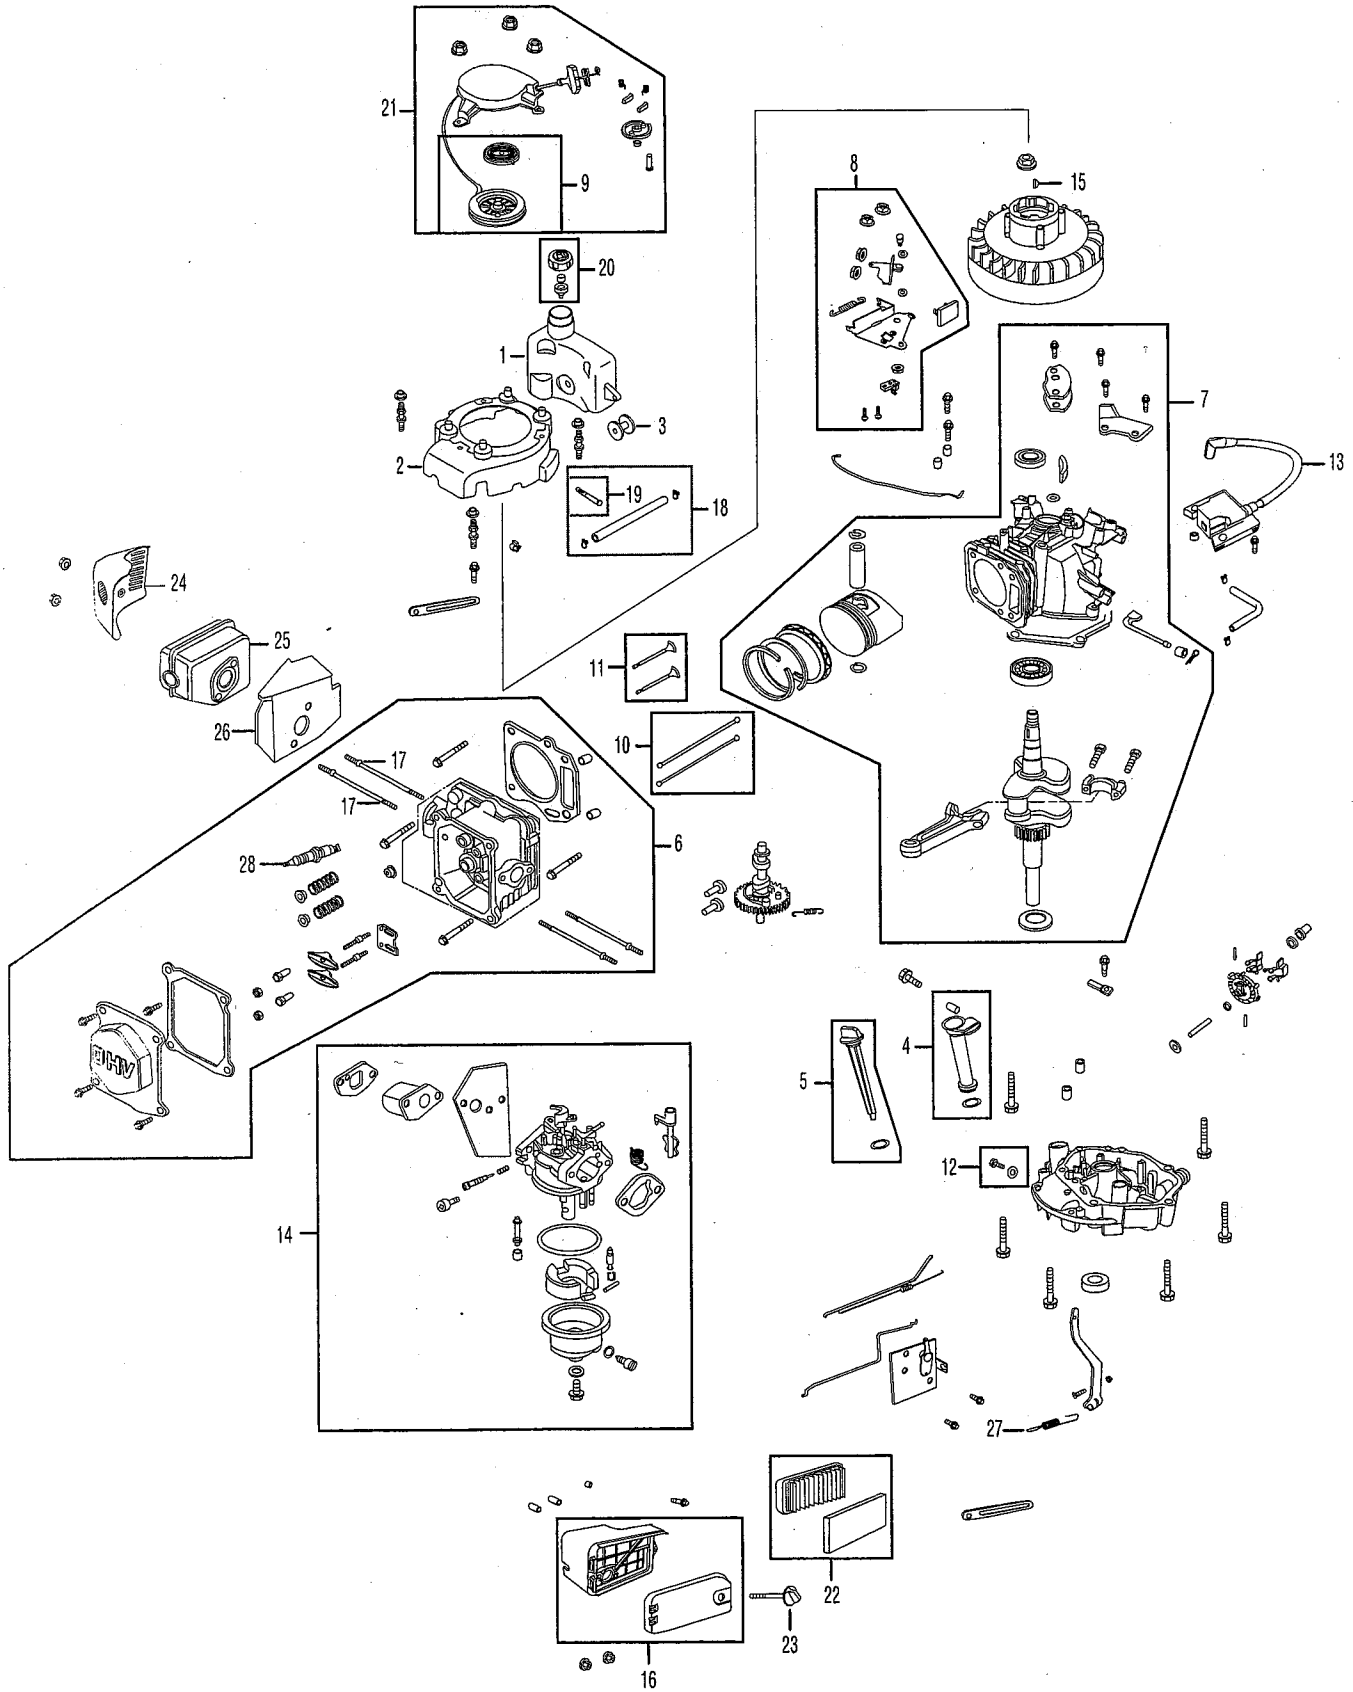

Engine 1P65

11

Illustrated Parts List

To order replacement
parts, contact
1-800-800-7310
or visit
www.mtdproducts.com.

Ref.	Part No.	Description
1.	951-10337	Fuel Tank
2.	951-10336	Flywheel Shroud
3.	951-10335	Rubber Fuel Tank Mounting Washer
4.	951-10334	Oil Filler Tube Assembly
5.	951-10333	Dipstick Assembly
6.	951-10406	Cylinder Head Complete
7.	951-10407	Short Block Assembly
8.	951-10320	Stop Switch and Brake Assembly
9.	951-10319	Recoil Spring and Pulley Assembly
10.	951-10314	Push Rod Kit
11.	951-10313	Valve Kit
12.	951-10370	Oil Drain Plug and Washer Assembly
13.	951-10367	Ignition Coil
14.	951-10309	Carburetor Assembly
15.	951-10307	Flywheel Key
16.	951-10405	Air Cleaner Housing Assembly Complete
17.	951-10304	Muffler Stud Assembly
18.	951-10363	Fuel Line Kit – Inc. hoses, clamps & filter
19.	951-10358	Fuel Filter
20.	951-10300	Fuel Cap Assembly
21.	951-10299	Recoil Starter Assembly
22.	951-10298	Air Cleaner Kit
23.	951-10297	Air Cleaner Thumb Screw
24.	951-10404	Muffler Guard
25.	951-10403	Muffler
26.	951-10402	Muffler Gasket /Heat Shield
27.	951-10293	Governor Return Spring
28.	951-10292	Spark Plug
-	952Z1P65FU	Engine – Complete
-	951-10325	Carburetor Kit – Major
-	951-10322	Carburetor Kit – Minor
-	951-10409	Gasket Kit – Complete
-	951-10410	Gasket Kit – External
-	951-10351	Spark Arrestor

NOTE: Illustrated parts without a numeric call-out are *not* servicable components.