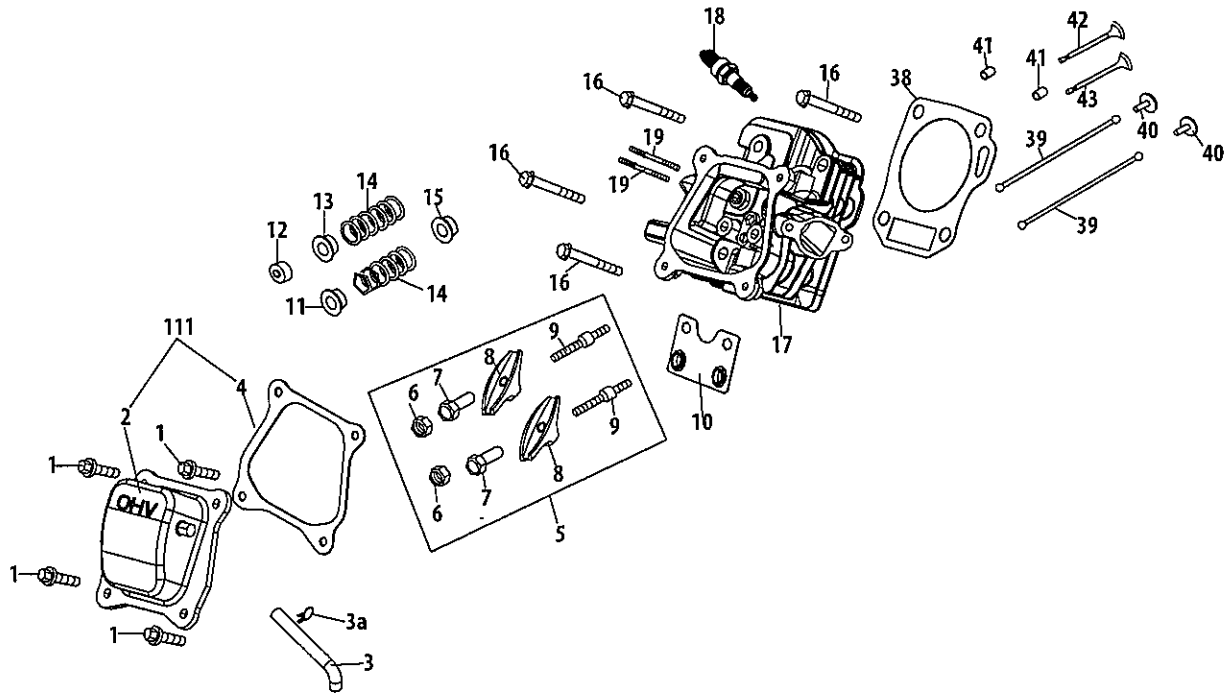

170-L0-11 Cylinder Head

170-L0-11 Cylinder Head

Ref.	Part Number	Description
1	710-04968	Bolt M6x16
2	951-11054	Valve Cover
3	731-07059	Hose
3a	726-04101	Hose Clamp
4	951-11565	Valve Cover Gasket
5	951-11892	Roker Arm Assembly
6	751-11124	Nut, Pivot Locking
7	751-11123	Adjusting Nut ,Valve
8	951-11893	Rocker Arm
9	710-04902	Bolt, Pivot
10	951-11895	Push Rod Guide
11	951-12000	Retainer, In.Valve Spring
12	951-12002	Adjuster, Exh Valve
13	951-12003	Retainer, Ex.Valve Spring
14	951-12004	Valve Spring
15	951-11894	Intake Valve Seal
16	710-04933	Bolt M8x55
17	951-10668A	Cylinder Head Assembly (Incl. 4,6-15,17,20,25, 26,38,42,43)
18	951-10292	Spark Plug/F6Rtc
19	710-04911	Stud M8x36
19	951-10657	Muffler Stud Assembly
38	951-11572	Gasket Cylinder Head
39	951-10648	Push Rod
40	951-11899	Tappet
41	715-04090	Dowel Pin, 10x16
42	951-10647A	Exhaust Valve
43	951-10647A	Intake Valve
111	951-11063A	Valve Cover Kit
	951-10819	Cylinder Head Service Kit (Incl. 4,15,16,38)
	751-12549	Gasket Kit - External (Incl. 4,20,25,26,27,29)
	751-12550	Gasket Kit - Complete (Incl. 4,20,25-27,29,38, 52,53,62,66,69)