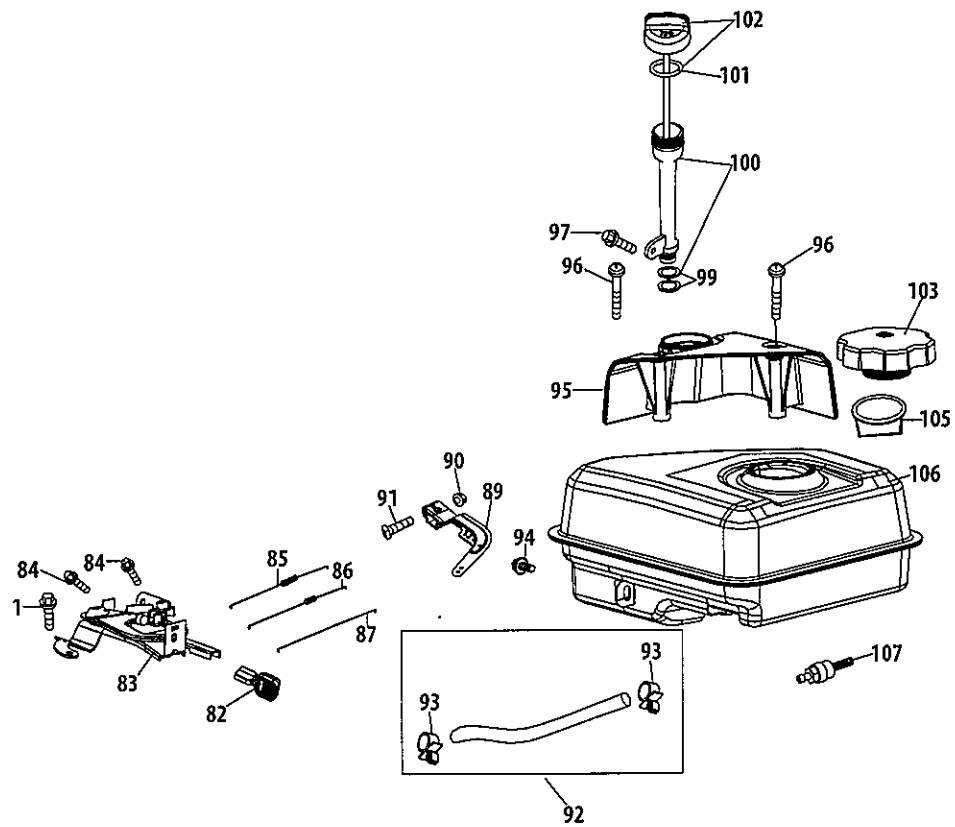

170-L0-11 Fuel Tank & Mounting

Ref.	Part Number	Description
1	710-04968	Bolt M6x16
82	951-11067	Throttle Control Knob
83	951-12131	Primer Bracket
84	710-04928	Bolt M6x12
85	951-11585	Governor Spring
86	951-10664	Throttle Linkage Spring
87	951-10665	Throttle Linkage
89	951-11106	Governor Arm
90	712-04212	Nut M6
91	710-04908	Governor Arm Bolt
92	951-10650	Fuel Line Kit
93	951-11700	Fuel Hose Clamp
94	710-04915	Bolt M6x12
95	951-10662	Dipstick Decoration Cover
96	710-04905	Bolt

Ref.	Part Number	Description
97	710-04915	Bolt M6x12
99	951-11381	Oil Fill Tube O-Ring
100	951-11913	1/4 Turn Oil Fill Tube
101	951-11904	Dipstick O-Ring
102	951-12482	Dipstick Gauge
103	951-10917A	Fuel Cap Assembly
105	951-11933	Fuel Level Indicator
106	951-12159	Fuel Tank
107	951-10651	Fuel Tank Nipple
	777I23259	Choke Label
	777I23433	Fuel Shut-Off Label
	777I23174	Throttle Label
	777S33612	Oil / Warning Label