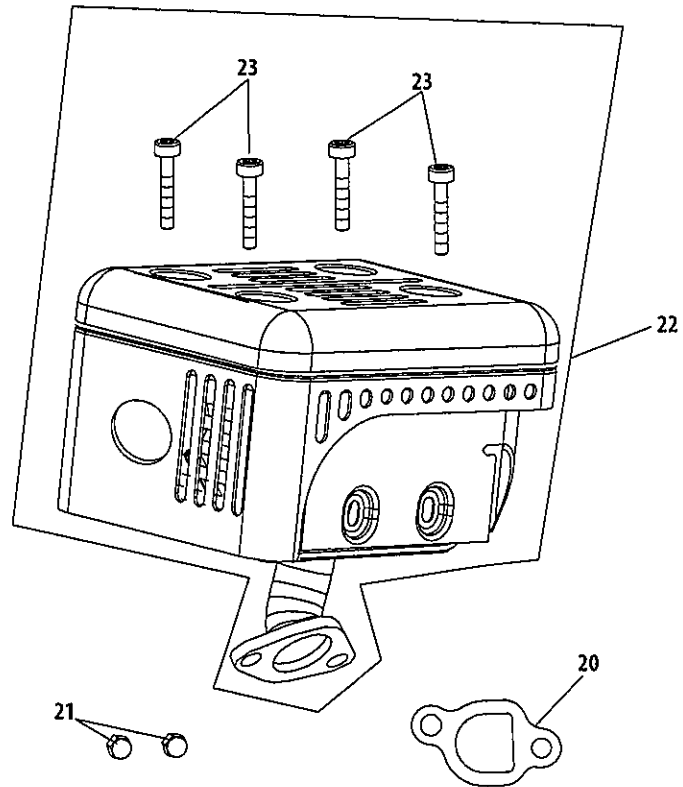

170-L0-11 Muffler

Ref.	Part Number	Description
20	951-11285	Exhaust Pipe Gasket
21	712-04214	Nut, M8
22	951-12156	Muffler Assembly
23	710-05002	Bolt M5x10
	777123259	Choke Label
	777123433	Fuel Shut-Off Label
	777123174	Throttle Label
	777533612	Oil / Warning Label