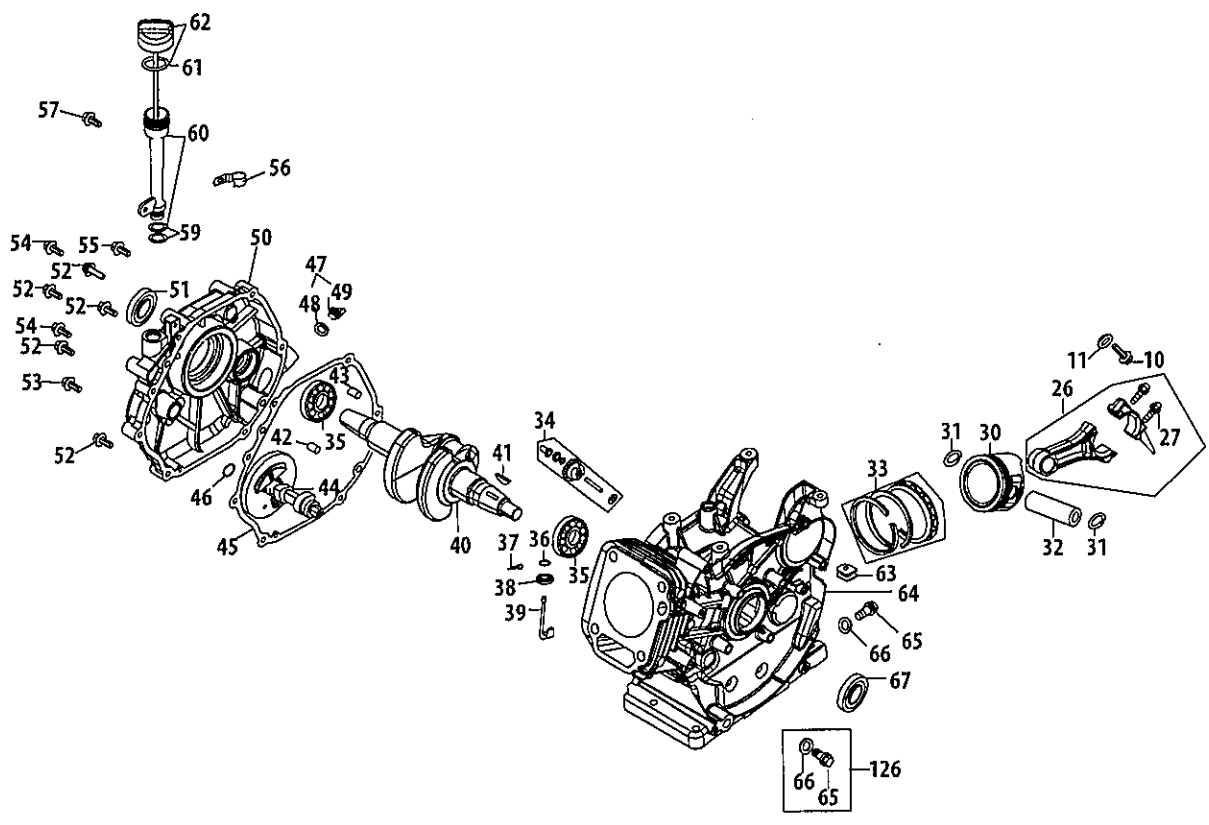

178-L0-11 Crankshaft & Crankcase

178-L0-11 Crankshaft & Crankcase

Ref.	Part Number	Description
10	710-04968	Bolt M6x16
11	736-04452	Washer
26	951-12066	Connecting Rod Assembly
27	710-05319	Connecting Rod Bolt
30	951-12043	Piston
31	951-11632	Piston Pin Snap Ring
32	951-12044	Piston Pin
33	951-12387	Piston Ring Kit
34	751-12068	Governor Gear/Shaft Assembly
35	951-12069	Radial Ball Bearing
36	736-04453	Washer 8x20x0.8
37	714-04077	Cotter Pin
38	951-12388	Governor Seal
39	951-12071	Governor Arm Shaft
40	951-12389	Crankshaft Assembly
41	951-10307	Woodruff Key
42	715-04102	Dowel Pin 9x12
43	715-04092	Dowel Pin 7x14
44	951-12072	Camshaft Assy.
45	951-11374	Crankcase Cover Gasket
46	736-04545	Washer 16x24x0.5
47	951-12390	Oil Filler Plug Assembly
48	951-12391	O-Ring 15.8x2.5
49	951-12394	Oil Filler Plug
50	951-12395	Cover Comp, Left Crankcase

Ref.	Part Number	Description
51	951-12396	Oil Seal, 30x46x8
52	710-04971	Bolt M8x38
53	710-04972	Bolt M8x45
54	710-05052	Bolt M8x35
55	710-04968	Bolt M6x16
56	951-11320	Dipstick Clamp
57	710-05349	Bolt M6x8
59	951-12397	Oil Fill Tube O-Ring
60	951-12384	Oil Fill Tube Asm
61	951-11547	Dipstick O-Ring
62	951-12382	Dipstick Assembly
63	951-12398	Wire Clamp Rubber
64	951-12381	Crankcase (Incl.26,30-47,50-54,64-67,83, 86,87,90,92,105,111,112)
65	951-12399	Oil Drain Plug
66	736-04585	Washer 12x20x2
67	951-12400	Oil Seal 30x46x8
126	951-12378	Oil Drain Plug & Washer Assembly
	952Z178-L0-11	Complete Engine
	951-12377	Gasket Kit - External (Incl.66,90,105,111-113,115)
	951-12380	Gasket Kit - Complete (Incl.38,45,51,66,67,87,90, 105,111-113)