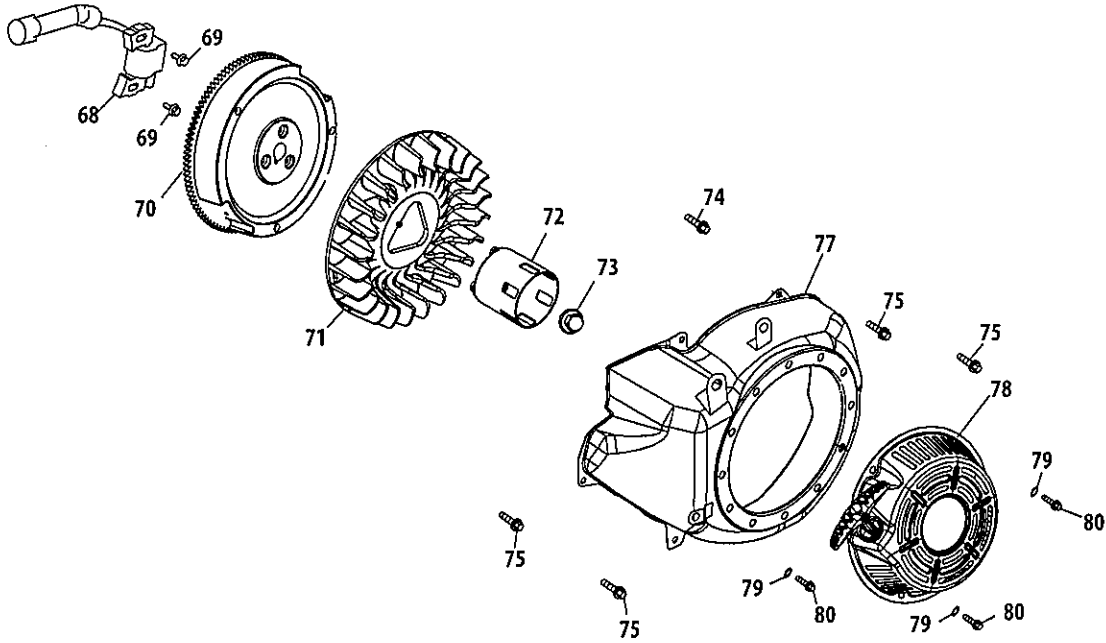

178-L0-11 Flywheel & Blower Housing

Ref.	Part Number	Description
68	951-12375	Ignition Coil Assembly
69	710-05350	Ignition Coil Bolt
70	951-12401	Flywheel
71	951-11217	Fan, Cooling
72	951-11218	Starter Cup
73	712-04220	Nut, Special, M16x1.5
74	710-04968	Bolt M6x16
75	710-04915	Bolt M6x12
77	951-12402	Starter Housing
78	951-12376	Recoil Starter Assy
79	736-04455	Washer Φ6
80	710-04974	Bolt M6x10