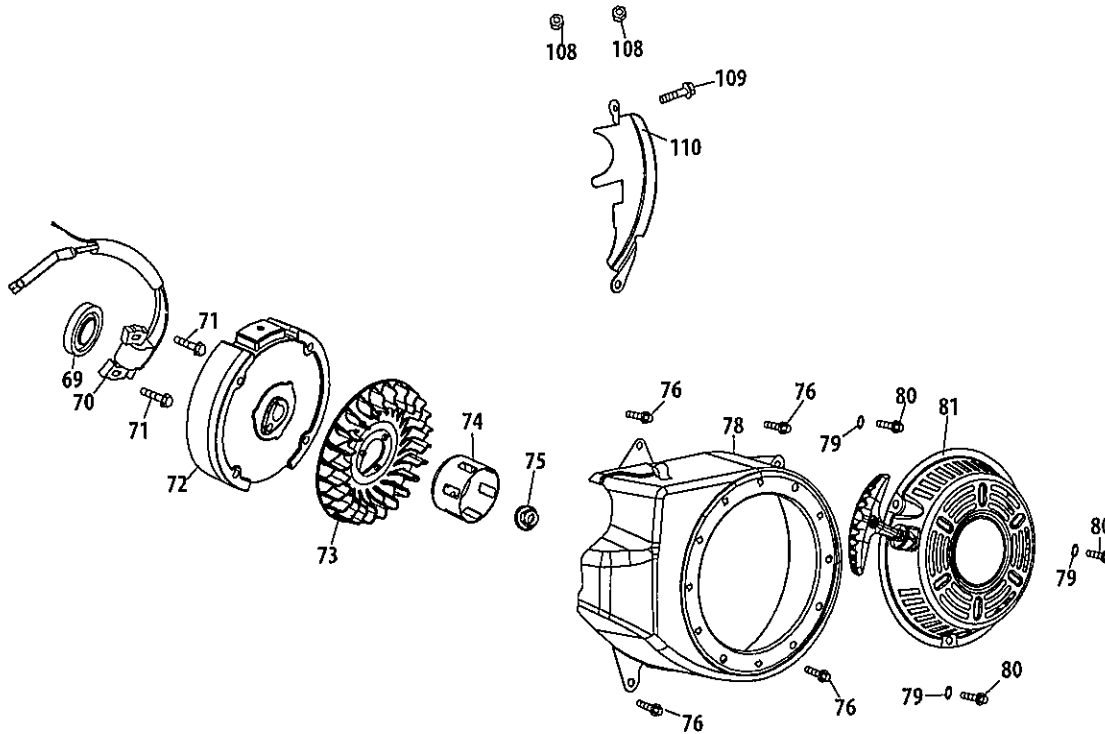

170-L0-11 Flywheel & Blower Housing

Ref.	Part Number	Description
69	951-12126	Oil Seal, 25x41.25x6
70	951-10792	Ignition Coil Assembly
71	710-04919	Bolt M6x25
72	951-10805	Flywheel
73	951-10909	Fan - Cooling
74	951-10911	Starter Cup
75	712-04209	Nut Special M14x1.5
76	710-04915	Bolt M6x12

Ref.	Part Number	Description
78	951-11583	Blower Housing
79	736-04455	Washer, Flat
80	710-04974	Bolt M6x10
81	951-12418	Recoil Starter
108	712-04212	Nut, M6
109	710-04918	Bolt M6x20
110	951-11109	Blower Housing Shield