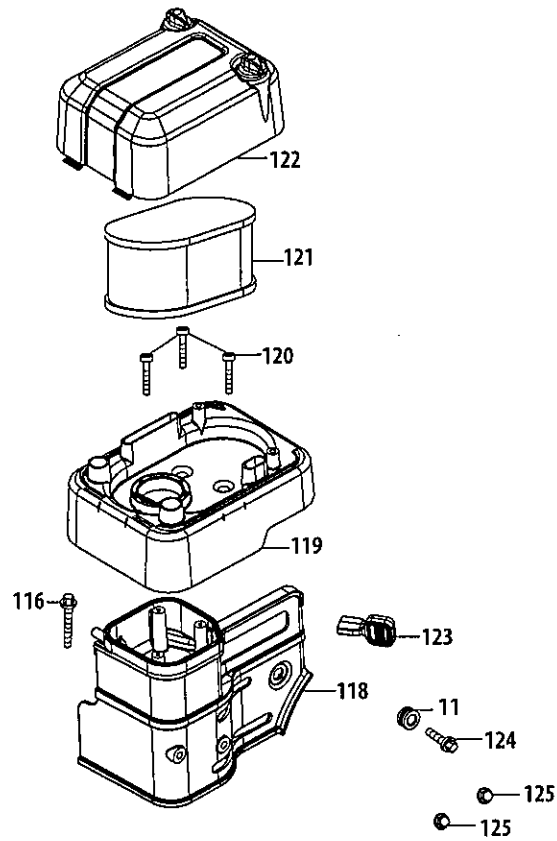

# 178-L0-11 Air Cleaner

Ref.	Part Number	Description
11	736-04452	Washer, Flat
116	710-04969	Bolt M6×30
118	951-12407	Air Filter Housing
119	951-12408	Air Filter Base
120	710-05352	Countersunk Screw
121	951-12260	Air Filter Assembly
122	951-12047	Air Filter Cover
123	951-12409	Throttle Control Knob
124	710-04968	Bolt M6×16
125	712-04213	Plate-Shaped Nut

## 178-L0-11 Carburetor Assembly

Ref.	Part Number	Description
110	710-05351	Carburetor Stud
111	951-11225	Carburetor Insulator Gasket
112	951-11222	Carburetor Insulator
113	951-11223	Carburetor Gasket
114	951-12374	Carburetor Assembly
115	951-12406	Carburetor Gasket Plate
a	N/A	Throttle Shaft
b	N/A	Idle Jet Assembly
c	N/A	Pin
d	N/A	Lock Plate
e	951-12422	Choke Knob
f	N/A	Throttle Shaft Dust Seal
g	951-12423	Fuel Shut-Off Lever
h	N/A	Choke Plate
i	N/A	Emulsion Tube
j	N/A	Main Jet
k	N/A	Needle Valve
l	N/A	Needle Valve Spring
m	N/A	Float

Ref.	Part Number	Description
n	951-11970	Fuel Bowl Gasket
o	N/A	Fuel Bowl Gasket
p	951-11348	Fuel Bowl Gasket
q	710-04945	Fuel Bowl Mounting Bolt
r	710-04938	Fuel Drain Plug
s	951-11349	Fuel Drain Plug Gasket
t	N/A	Float Pin
u	N/A	Mixture Screw
v	N/A	Carburetor Body
w	N/A	Idle Speed Adjusting Screw
x	N/A	Screw M3x5
y	N/A	Lock Washer
z	N/A	Throttle Plate
aa	951-12475	Gasket, Fuel Shut off
	951-12383	Carburetor Kit - Major (Incl.f,l,j,k,l,m,n,o,s,t)
	951-12377	Gasket Kit - - External (Incl.66,90,105,111-113,115)