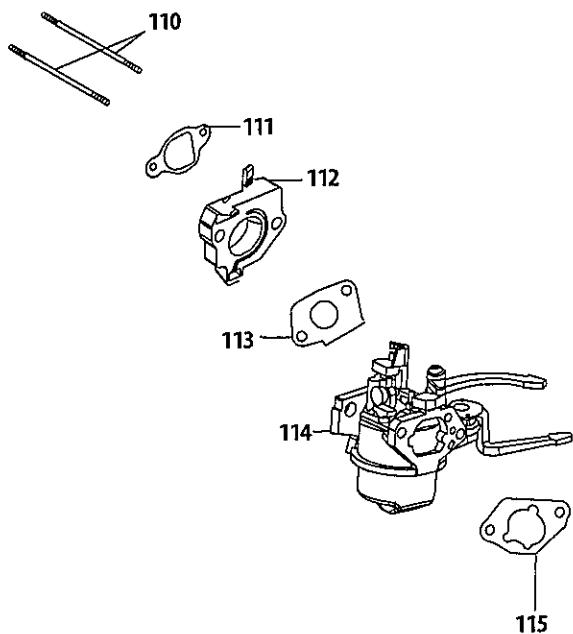

# 178-L0-11 Air Cleaner

Ref.	Part Number	Description
11	736-04452	Washer, Flat
116	710-04969	Bolt M6×30
118	951-12407	Air Filter Housing
119	951-12408	Air Filter Base
120	710-05352	Countersunk Screw
121	951-12260	Air Filter Assembly
122	951-12047	Air Filter Cover
123	951-12409	Throttle Control Knob
124	710-04968	Bolt M6×16
125	712-04213	Plate-Shaped Nut

## 178-L0-11 Carburetor Assembly

Ref.	Part Number	Description
110	710-05351	Carburetor Stud
111	951-11225	Carburetor Insulator Gasket
112	951-11222	Carburetor Insulator
113	951-11223	Carburetor Gasket
114	951-12374	Carburetor Assembly
115	951-12406	Carburetor Gasket Plate
a	N/A	Throttle Shaft
b	N/A	Idle Jet Assembly
c	N/A	Pin
d	N/A	Lock Plate
e	951-12422	Choke Knob
f	N/A	Throttle Shaft Dust Seal
g	951-12423	Fuel Shut-Off Lever
h	N/A	Choke Plate
i	N/A	Emulsion Tube
j	N/A	Main Jet
k	N/A	Needle Valve
l	N/A	Needle Valve Spring
m	N/A	Float

Ref.	Part Number	Description
51	951-12396	Oil Seal, 30x46x8
52	710-04971	Bolt M8x38
53	710-04972	Bolt M8x45
54	710-05052	Bolt M8x35
55	710-04968	Bolt M6x16
56	951-11320	Dipstick Clamp
57	710-05349	Bolt M6x8
59	951-12397	Oil Fill Tube O-Ring
60	951-12384	Oil Fill Tube Asm
61	951-11547	Dipstick O-Ring
62	951-12382	Dipstick Assembly
63	951-12398	Wire Clamp Rubber
64	951-12381	Crankcase (Incl.26,30-47,50-54,64-67,83, 86,87,90,92,105,111,112)
65	951-12399	Oil Drain Plug
66	736-04585	Washer 12x20x2
67	951-12400	Oil Seal 30x46x8
126	951-12378	Oil Drain Plug & Washer Assembly
	952Z178-L0-11	Complete Engine
	951-12377	Gasket Kit - External (Incl.66,90,105,111-113,115)
	951-12380	Gasket Kit - Complete (Incl.38,45,51,66,67,87,90, 105,111-113)