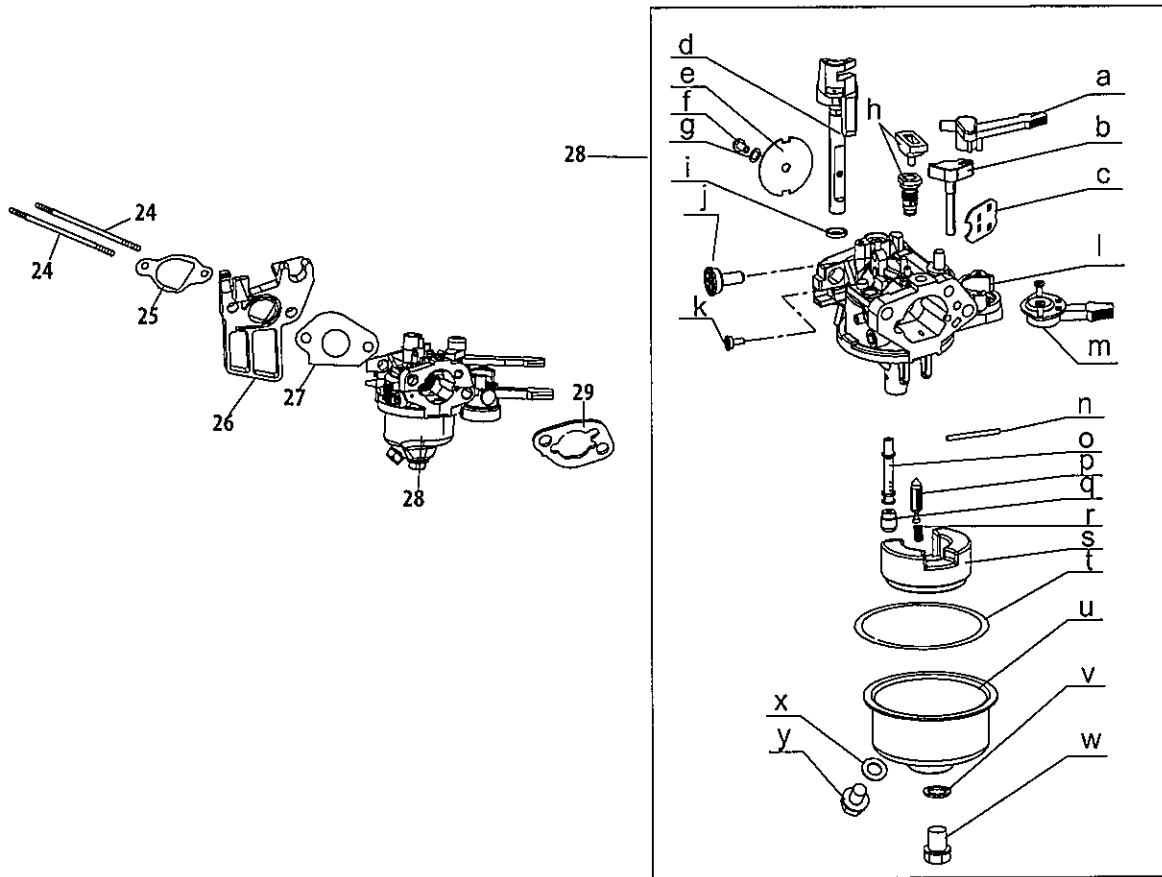

170-L0-11 Carburetor

Ref.	Part Number	Description
24	710-05101	Stud M6x110
25	951-11567	Carburetor Insulator Gasket
26	951-11568	Carburetor Insulator
27	951-11569A	Carburetor Gasket
28	751-12552	Carburetor Assembly
29	951-11571	Carburetor Gasket Plate
a		Control Lever,Choke
b		Choke Shaft
c		Choke Plate
d		Throttle Shaft
e		Throttle Plate
f		Screw M3x6
g		Lock Washer
h		Idle Jet Assembly
i		Gasket, Throttle Plate
j		Idle Speed Adjusting Screw
k		Mixture Screw

Ref.	Part Number	Description
l		Carburetor Body
m		Fuel Shutoff Valve
n		Float Pin
o		Emulsion Tube
p		Needle Valve
q		Main Jet
r		Needle Valve Spring
s		Float
t	951-11589	Fuel Bowl Gasket
u		Fuel Bowl
v	951-11348	Fuel Bowl Gasket
w	710-04945	Fuel Bowl Mounting Bolt
x	951-11349	Fuel Drain Plug Gasket
y	710-04938	Fuel Drain Plug
	751-12119A	Carburetor Kit - Major (Incl. h,l,j,n,o,p,q,r,s,t,v,x)