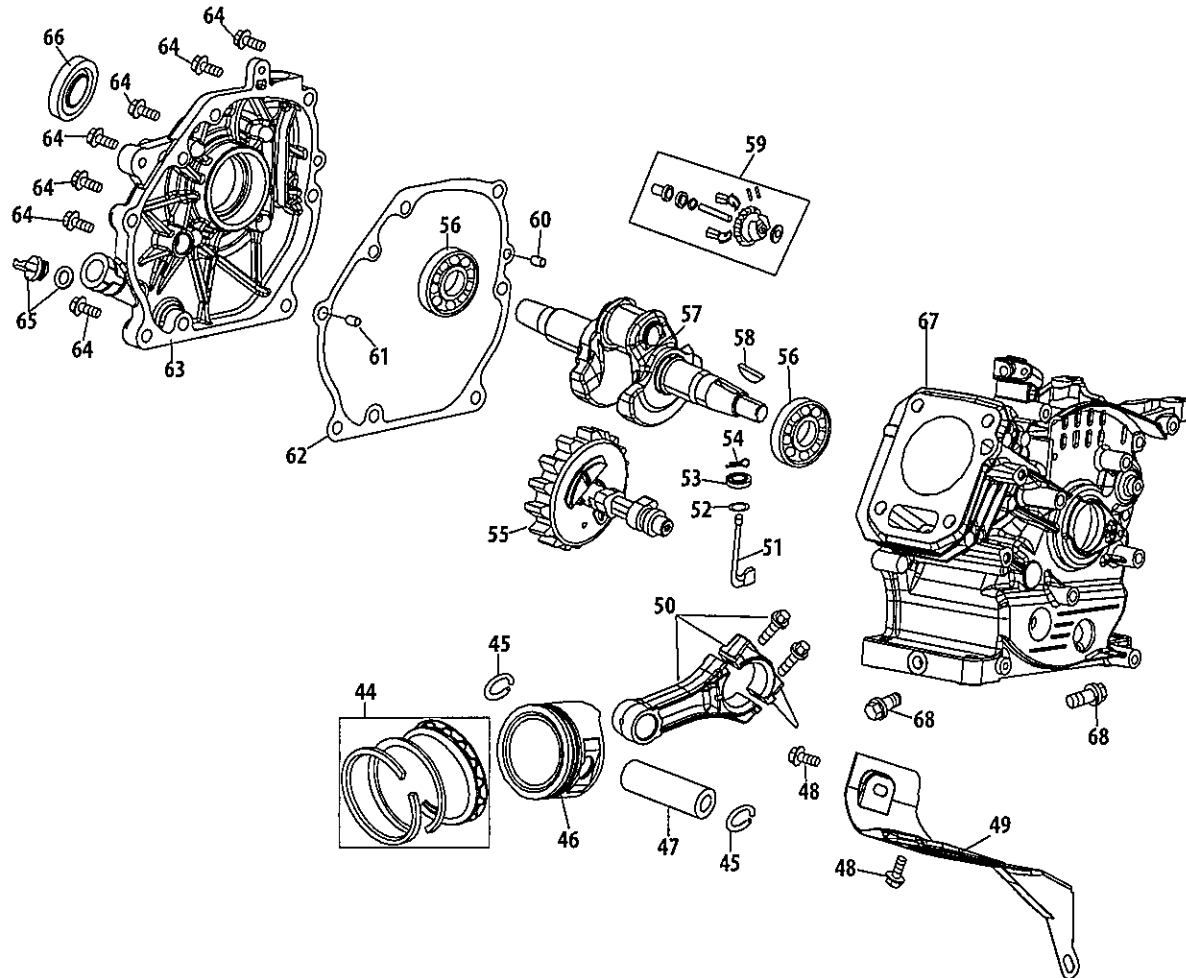

170-L0-11 Crankcase

170-L0-11 Crankcase

Ref.	Part Number	Description
44	951-12111	Piston Ring Set
45	951-11632	Piston Pin Snap Ring
46	951-12007	Piston
47	951-11633	Piston Pin
48	710-04915	Bolt M6x12
49	951-11113	Air Shield
50	951-11573	Connecting Rod Assembly
51	951-11356	Governor Arm Shaft
52	736-04461	Washer, 5.2x1.9
53	951-11574	Governor Seal
54	714-04074	Cotter Pin
55	951-11575	Camshaft Assy.
56	951-11369	Radial Ball Bearing, 6205
57	951-12160	Crankshaft Assembly
58	951-10307	Woodruff Key
59	951-11576	Governor Gear/Shaft Assembly
60	715-04092	Dowel Pin, 7x14
61	715-04089	Dowel Pin, 9x14
62	951-11371	Crankcase Cover Gasket
63	951-12125	Cover Comp, Left Crankcase
64	710-04932	Bolt M8x32
65	951-11283	Dipstick Assembly
66	951-11578	Oil Seal, 25x41.25x6
67	751-12551	Short Block (Incl. 4,20,25,26,38,40, 41,44-47,50-69)
68	751-12514	Oil Drain Plug
	751-12550	Gasket Kit - Complete (Incl. 4,20,25-27,29,38, 52,53,62,66,69)