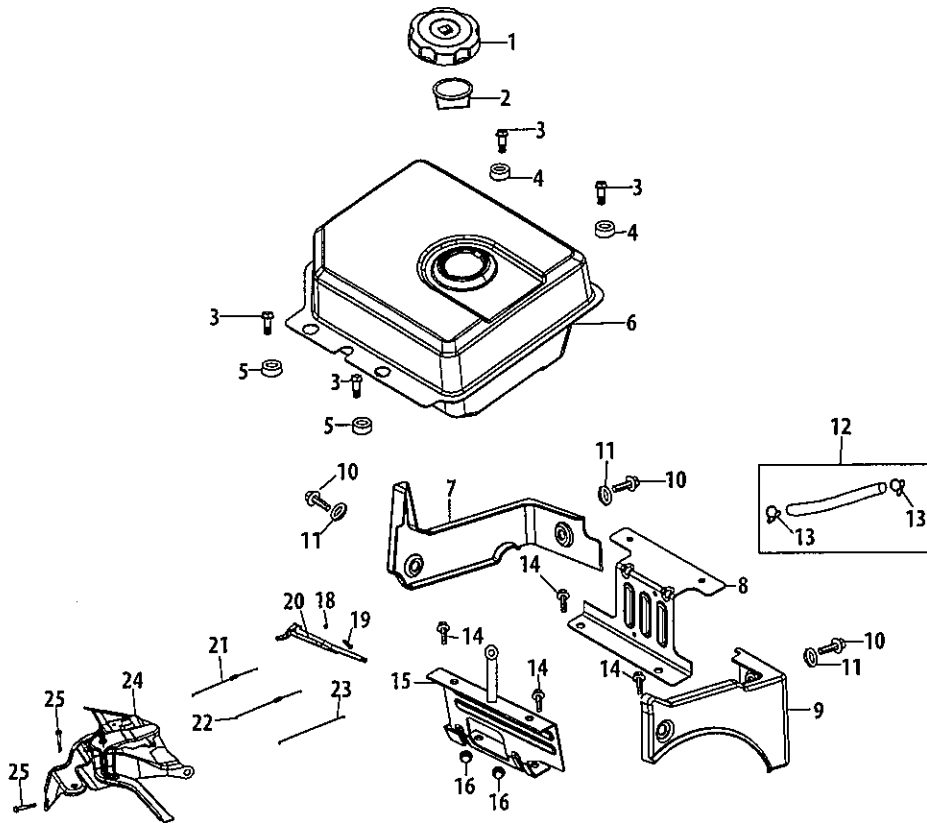

178-L0-11 Fuel Tank & Mounting

Ref.	Part Number	Description
1	951-10917A	Fuel Cap Assembly
2	951-11933	Fuel Level Indocator
3	710-04970	Bolt M8x20
4	750-05312	Bush, Gas Tank
5	750-05313	Bush, Gas Tank
6	951-11201	Fuel Tank Assembly
7	951-11184	Plastic Cover
8	951-11184	Rear Mainting Bracket Assy.
9	951-12385	Engine Cover
10	710-04968	Bolt M6x16
11	736-04452	Bush
12	951-11200	Fuel Hose Fuel Hose Kit

Ref.	Part Number	Description
13	951-11731	Fuel Hose Clamp
14	710-04921	Bolt M8x14
15	951-11182	Gas Tank Bracker
16	712-04219	Nut M8
18	712-04212	Nut M6
19	710-04908	Governor Arm Bolt
20	951-11231	Governor Arm
21	951-11202	Governor Spring
22	951-11203	Throttle Linkage Spring
23	951-11204	Governor Rod
24	951-12386	Throttle Control Bracket
25	710-04916	Bolt, M6x14