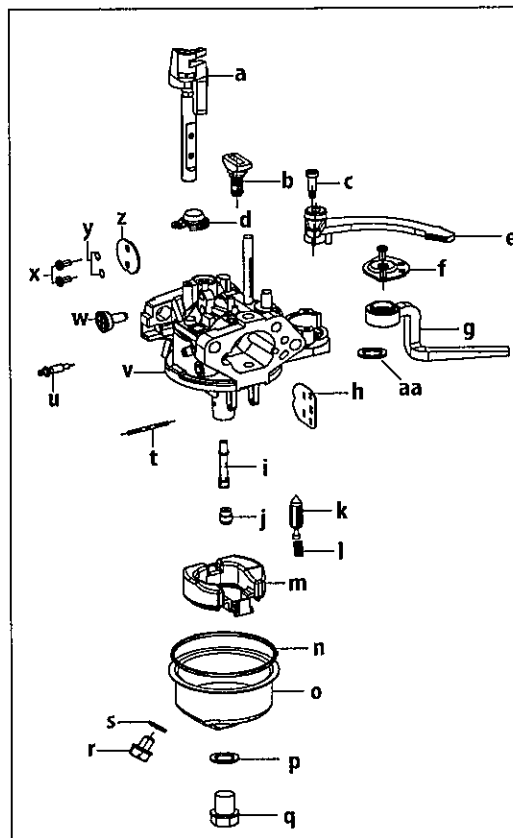

# 178-L0-11 Air Cleaner

Ref.	Part Number	Description
11	736-04452	Washer, Flat
116	710-04969	Bolt M6×30
118	951-12407	Air Filter Housing
119	951-12408	Air Filter Base
120	710-05352	Countersunk Screw
121	951-12260	Air Filter Assembly
122	951-12047	Air Filter Cover
123	951-12409	Throttle Control Knob
124	710-04968	Bolt M6×16
125	712-04213	Plate-Shaped Nut

## 178-L0-11 Carburetor Assembly

Ref.	Part Number	Description
110	710-05351	Carburetor Stud
111	951-11225	Carburetor Insulator Gasket
112	951-11222	Carburetor Insulator
113	951-11223	Carburetor Gasket
114	951-12374	Carburetor Assembly
115	951-12406	Carburetor Gasket Plate
a	N/A	Throttle Shaft
b	N/A	Idle Jet Assembly
c	N/A	Pin
d	N/A	Lock Plate
e	951-12422	Choke Knob
f	N/A	Throttle Shaft Dust Seal
g	951-12423	Fuel Shut-Off Lever
h	N/A	Choke Plate
i	N/A	Emulsion Tube
j	N/A	Main Jet
k	N/A	Needle Valve
l	N/A	Needle Valve Spring
m	N/A	Float

Ref.	Part Number	Description
51	951-12396	Oil Seal, 30x46x8
52	710-04971	Bolt M8x38
53	710-04972	Bolt M8x45
54	710-05052	Bolt M8x35
55	710-04968	Bolt M6x16
56	951-11320	Dipstick Clamp
57	710-05349	Bolt M6x8
59	951-12397	Oil Fill Tube O-Ring
60	951-12384	Oil Fill Tube Asm
61	951-11547	Dipstick O-Ring
62	951-12382	Dipstick Assembly
63	951-12398	Wire Clamp Rubber
64	951-12381	Crankcase (Incl.26,30-47,50-54,64-67,83, 86,87,90,92,105,111,112)
65	951-12399	Oil Drain Plug
66	736-04585	Washer 12x20x2
67	951-12400	Oil Seal 30x46x8
126	951-12378	Oil Drain Plug & Washer Assembly
	952Z178-L0-11	Complete Engine
	951-12377	Gasket Kit - External (Incl.66,90,105,111-113,115)
	951-12380	Gasket Kit - Complete (Incl.38,45,51,66,67,87,90, 105,111-113)