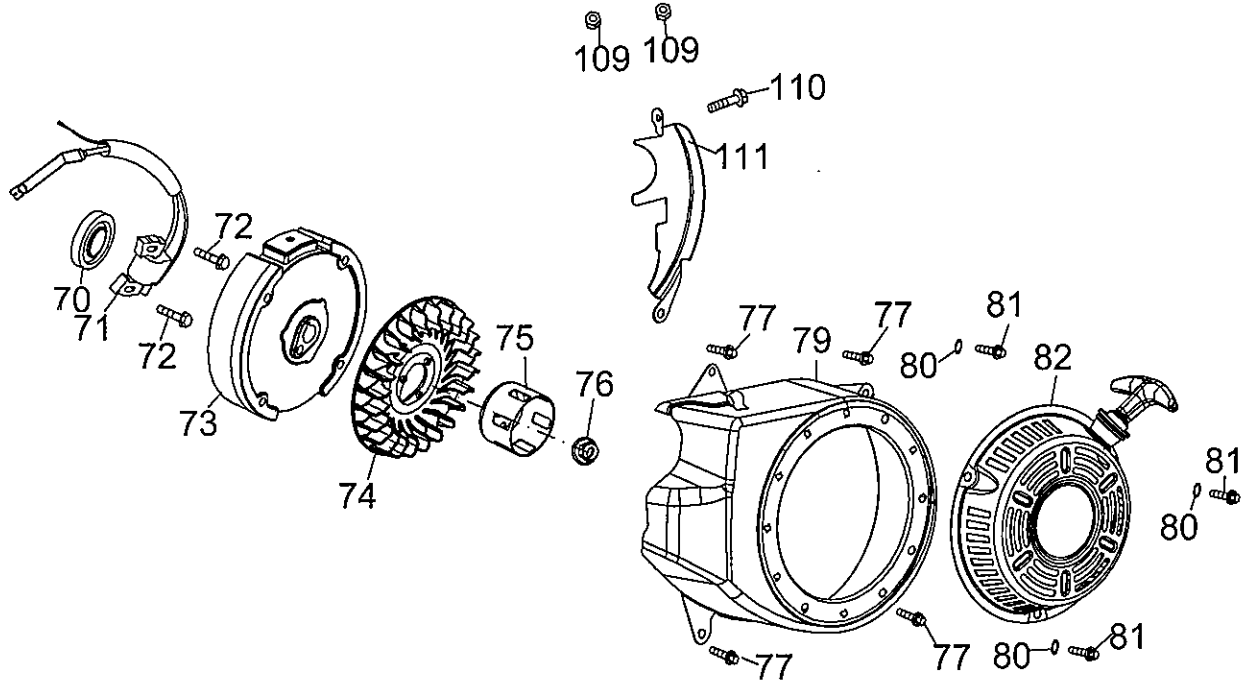

170-T0B Flywheel & Shroud

Ref.	Part Number	Description
70	951-12126	Oil Seal 25x41.25x6
71	951-10792	Ignition Coil Assembly
72	710-04919	Bolt M6x25
73	951-10805	Flywheel
74	951-10909	Fan, Cooling
75	951-10911	Pulley, Starter
76	712-04209	Nut, Special, M14x1.5
77	710-04915	Bolt M6x12

Ref.	Part Number	Description
79	951-11583	Blower Housing
80	736-04455	Flat Washer
81	710-04974	Bolt M6x10
82	951-12127	Recoil Starter
109	712-04212	Nut, M6
110	710-04918	Bolt M6x20
111	951-11109	Blower Housing Shield