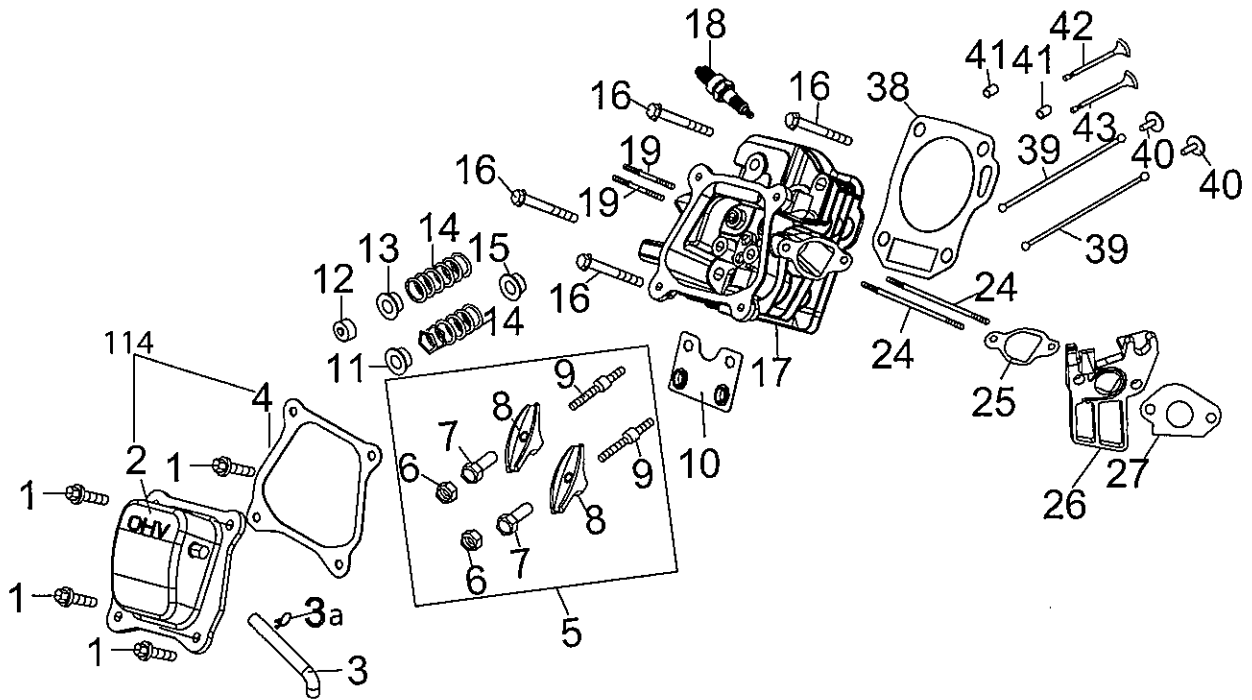

170-TOB Cylinder Head

170-T0B Cylinder Head

Ref.	Part Number	Description
1	710-04968	Bolt M6x16
2	951-11054	Valve Cover
3	731-07059	Breather Hose
3a	726-04101	Hose Clamp
4	951-11565	Valve Cover Gasket
5	951-11892	Rocker Arm Assembly
6	751-11124	Nut, Pivot Locking
7	751-11123	Adjusting Nut, Valve
8	951-11893	Rocker Arm
9	710-04902	Bolt, Pivot
10	951-11895	Push Rod Guide
11	951-12000	Retainer, In.Valve Spring
12	951-12002	Adjuster, Exh Valve
13	951-12003	Retainer, Ex.Valve Spring
14	951-12004	Valve Spring
15	951-11894	Intake Valve Seal
16	710-04933	Bolt M8x55
17	951-10668A	Cylinder Head Assembly (Incl Ref. 4,6-15,17,20, 25,26,38,42 & 43)
18	951-10292	Spark Plug/F6Rtc

Ref.	Part Number	Description
19	710-05276	Muffler Stud M8x36
19	951-10657	Muffler Stud Assembly
24	710-05101	Stud M6x110
25	951-11567	Carburetor Insulator Gasket
26	951-11568	Carburetor Insulator
27	951-11569	Carburetor Gasket
38	951-11572	Gasket, Cylinder Head
39	951-10648	Push Rod
40	951-11899	Tappet
41	715-04090	Dowel Pin 10x16
42	951-10647A	Valve Kit
43	951-10647A	Valve Kit
114	951-11063A	Valve Cover Kit
	951-10819	Cylinder Head Service Kit (Incl Ref. 4,15,16 & 38)
	951-12120	Gasket Kit, External (Incl Ref. 4,20,25,26,27,29 & 68)
	951-12121	Gasket Kit, Complete (Incl Ref. 4,20,25,26,27,29,38,52, 53,62,66,68 & 70)