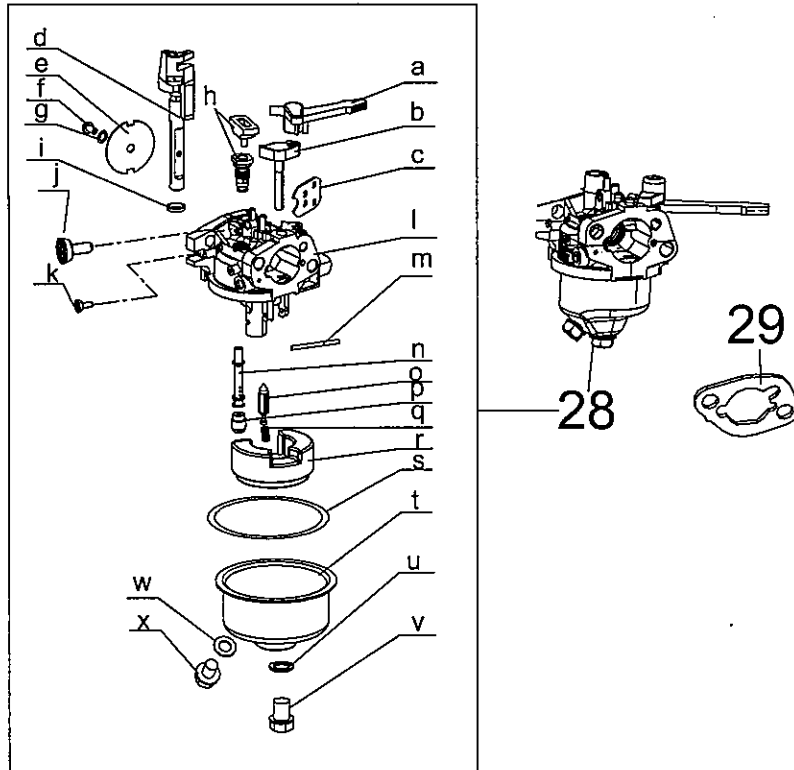

170-T0B Air Cleaner & Muffler

Ref.	Part Number	Description
20	951-11285	Exhaust Pipe Gasket
21	712-04214	Nut, M8
22	951-12156	Muffler Assembly
23	710-05002	Bolt
30	951-10806	Air Cleaner Housing
31	712-04213	Nut
32	710-05102	Self-Tapping Bolt M4.2x16
34	951-12135	Silencer Plate
35	951-10794	Air Cleaner Assembly
36	951-10794	Air Cleaner Assembly
37	951-12136	Air Cleaner Cover

170-T0B Carburetor

Ref.	Part Number	Description
28	951-12124	Carburetor Assembly
29	951-11571	Carburetor Gasket Plate
a	951-11177	Control Lever,Choke
b	N/A	Choke Shaft
c	N/A	Choke Plate
d	N/A	Throttle Shaft
e	N/A	Throttle Plate
f	N/A	Screw M3x5
g	N/A	Lock Washer
h	N/A	Idle Jet Assembly
i	N/A	Gasket, Throttle Plate
j	N/A	Idle Speed Adjusting Screw
k	N/A	Mixture Screw
l	N/A	Carburetor Body

170-T0B Crankcase

170-TOB Crankcase

Ref.	Part Number	Description
44	951-11253	Piston Ring Set
45	951-11632	Piston Pin Snap Ring
46	951-12007	Piston
47	951-11633	Piston Pin
48	710-04915	Bolt M6×12
49	951-11113	Air Shield
50	951-11573	Connecting Rod Assembly
51	951-11356	Governor Arm Shaft
52	736-04461	Washer 5.2×1.9
53	951-11574	Governor Seal
54	714-04074	Cotter Pin
55	951-11575	Camshaft Assy.
56	951-11369	Radial Ball Bearing, 6205
57	951-12160	Crankshaft Assembly
58	951-10307	Woodruff Key
59	951-11576	Governor Gear/Shaft Assembly

Ref.	Part Number	Description
60	715-04092	Dowel Pin 7×14
61	715-04089	Dowel Pin 9×14
62	951-11371	Crankcase Cover Gasket
63	951-12125	Cover Comp, Left Crankcase
64	710-04932	Bolt M8×32
65	951-11377	Oil Filler Plug Ass'y
65a	951-11577	O-Ring
66	951-11578	Oil Seal, 25×41.25×6
67	951-12155	Short Block (Incl Ref. 4,20,25,26,38, 40,41,44-47,50-70
68	736-04440	Washer 10×16×1.5
69	710-04906	Oil Drain Plug
112	951-10370	Oil Drain Plug & Washer Assembly
113	951-11283	Oil Fill Plug Assembly