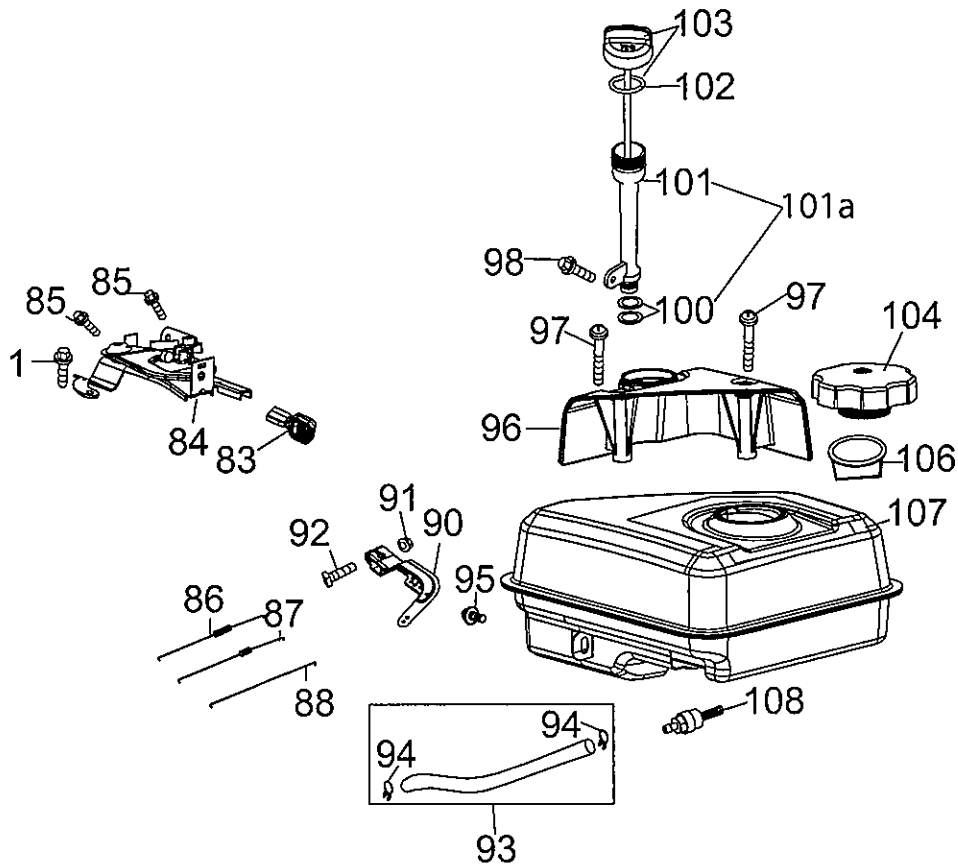

170-T0B Fuel Tank

Ref.	Part Number	Description
1	710-04968	Bolt M6x16
83	951-11067	Throttle Control Knob
84	951-12131	Primer Bracket
85	710-04928	Bolt M6x12
86	951-11585	Governor Spring
87	951-10664	Throttle Linkage Spring
88	951-10665	Throttle Linkage
90	951-11106	Governor Arm
91	712-04212	Nut M6
92	710-04908	Governor Arm Bolt
93	951-10650	Fuel Line Kit
94	951-11700	Fuel Hose Clamp
95	710-04915	Bolt M6x12

Ref.	Part Number	Description
96	951-10662	Dipstick Decoration Cover
97	710-04905	Bolt
98	710-04915	Bolt M6x12
100	951-11903	Oil Fill Tube O-Ring
101	951-10656	Oil Fill Tube
101a	951-11913	Oil Fill Tube Assembly
102	951-11904	Oil Fill Tube O-Ring
103	951-11912	Dipstick Assembly
104	951-10917	Fuel Cap Assembly
106	951-11933	Fuel Filter
107	951-12159	Fuel Tank
108	951-10651	Fuel Tank Nipple