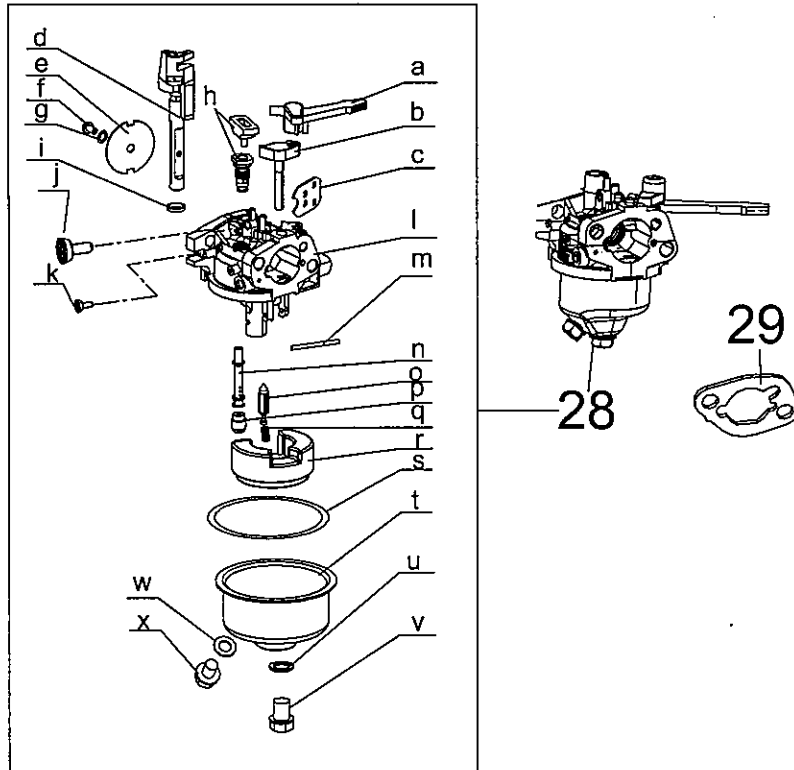

170-T0B Air Cleaner & Muffler

Ref.	Part Number	Description
20	951-11285	Exhaust Pipe Gasket
21	712-04214	Nut, M8
22	951-12156	Muffler Assembly
23	710-05002	Bolt
30	951-10806	Air Cleaner Housing
31	712-04213	Nut
32	710-05102	Self-Tapping Bolt M4.2×16
34	951-12135	Silencer Plate
35	951-10794	Air Cleaner Assembly
36	951-10794	Air Cleaner Assembly
37	951-12136	Air Cleaner Cover

170-T0B Carburetor

Ref.	Part Number	Description
28	951-12124	Carburetor Assembly
29	951-11571	Carburetor Gasket Plate
a	951-11177	Control Lever,Choke
b	N/A	Choke Shaft
c	N/A	Choke Plate
d	N/A	Throttle Shaft
e	N/A	Throttle Plate
f	N/A	Screw M3x5
g	N/A	Lock Washer
h	N/A	Idle Jet Assembly
i	N/A	Gasket, Throttle Plate
j	N/A	Idle Speed Adjusting Screw
k	N/A	Mixture Screw
l	N/A	Carburetor Body

170-T0B Crankcase

170-TOB Crankcase

Ref.	Part Number	Description
44	951-11253	Piston Ring Set
45	951-11632	Piston Pin Snap Ring
46	951-12007	Piston
47	951-11633	Piston Pin
48	710-04915	Bolt M6×12
49	951-11113	Air Shield
50	951-11573	Connecting Rod Assembly
51	951-11356	Governor Arm Shaft
52	736-04461	Washer 5.2×1.9
53	951-11574	Governor Seal
54	714-04074	Cotter Pin
55	951-11575	Camshaft Assy.
56	951-11369	Radial Ball Bearing, 6205
57	951-12160	Crankshaft Assembly
58	951-10307	Woodruff Key
59	951-11576	Governor Gear/Shaft Assembly

Ref.	Part Number	Description
60	715-04092	Dowel Pin 7×14
61	715-04089	Dowel Pin 9×14
62	951-11371	Crankcase Cover Gasket
63	951-12125	Cover Comp, Left Crankcase
64	710-04932	Bolt M8×32
65	951-11377	Oil Filler Plug Ass'y
65a	951-11577	O-Ring
66	951-11578	Oil Seal, 25×41.25×6
67	951-12155	Short Block (Incl Ref. 4,20,25,26,38, 40,41,44-47,50-70
68	736-04440	Washer 10×16×1.5
69	710-04906	Oil Drain Plug
112	951-10370	Oil Drain Plug & Washer Assembly
113	951-11283	Oil Fill Plug Assembly