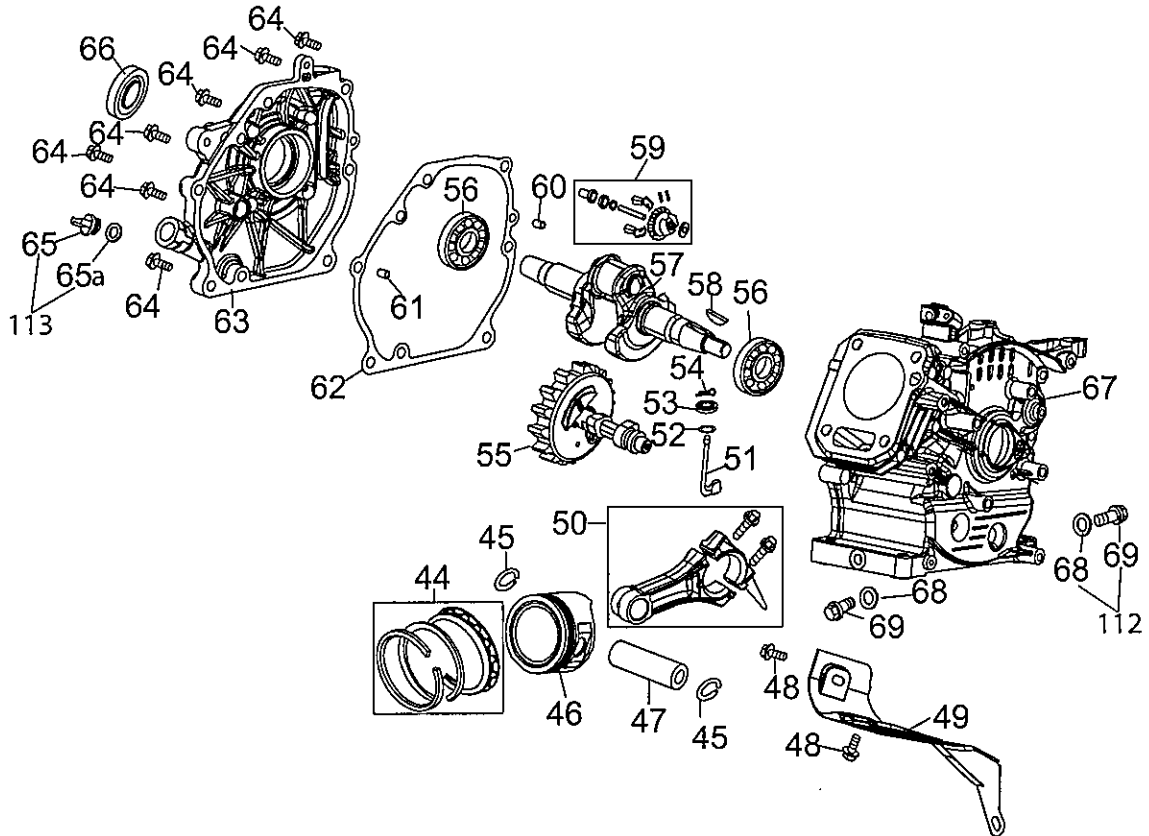

170-T0B Air Cleaner & Muffler

Ref.	Part Number	Description
20	951-11285	Exhaust Pipe Gasket
21	712-04214	Nut, M8
22	951-12156	Muffler Assembly
23	710-05002	Bolt
30	951-10806	Air Cleaner Housing
31	712-04213	Nut
32	710-05102	Self-Tapping Bolt M4.2×16
34	951-12135	Silencer Plate
35	951-10794	Air Cleaner Assembly
36	951-10794	Air Cleaner Assembly
37	951-12136	Air Cleaner Cover

170-T0B Carburetor

Ref.	Part Number	Description
28	951-12124	Carburetor Assembly
29	951-11571	Carburetor Gasket Plate
a	951-11177	Control Lever,Choke
b	N/A	Choke Shaft
c	N/A	Choke Plate
d	N/A	Throttle Shaft
e	N/A	Throttle Plate
f	N/A	Screw M3x5
g	N/A	Lock Washer
h	N/A	Idle Jet Assembly
i	N/A	Gasket, Throttle Plate
j	N/A	Idle Speed Adjusting Screw
k	N/A	Mixture Screw
l	N/A	Carburetor Body

170-T0B Crankcase

170-TOB Crankcase

Ref.	Part Number	Description
44	951-11253	Piston Ring Set
45	951-11632	Piston Pin Snap Ring
46	951-12007	Piston
47	951-11633	Piston Pin
48	710-04915	Bolt M6×12
49	951-11113	Air Shield
50	951-11573	Connecting Rod Assembly
51	951-11356	Governor Arm Shaft
52	736-04461	Washer 5.2×1.9
53	951-11574	Governor Seal
54	714-04074	Cotter Pin
55	951-11575	Camshaft Assy.
56	951-11369	Radial Ball Bearing, 6205
57	951-12160	Crankshaft Assembly
58	951-10307	Woodruff Key
59	951-11576	Governor Gear/Shaft Assembly

Ref.	Part Number	Description
60	715-04092	Dowel Pin 7×14
61	715-04089	Dowel Pin 9×14
62	951-11371	Crankcase Cover Gasket
63	951-12125	Cover Comp, Left Crankcase
64	710-04932	Bolt M8×32
65	951-11377	Oil Filler Plug Ass'y
65a	951-11577	O-Ring
66	951-11578	Oil Seal, 25×41.25×6
67	951-12155	Short Block (Incl Ref. 4,20,25,26,38, 40,41,44-47,50-70
68	736-04440	Washer 10×16×1.5
69	710-04906	Oil Drain Plug
112	951-10370	Oil Drain Plug & Washer Assembly
113	951-11283	Oil Fill Plug Assembly