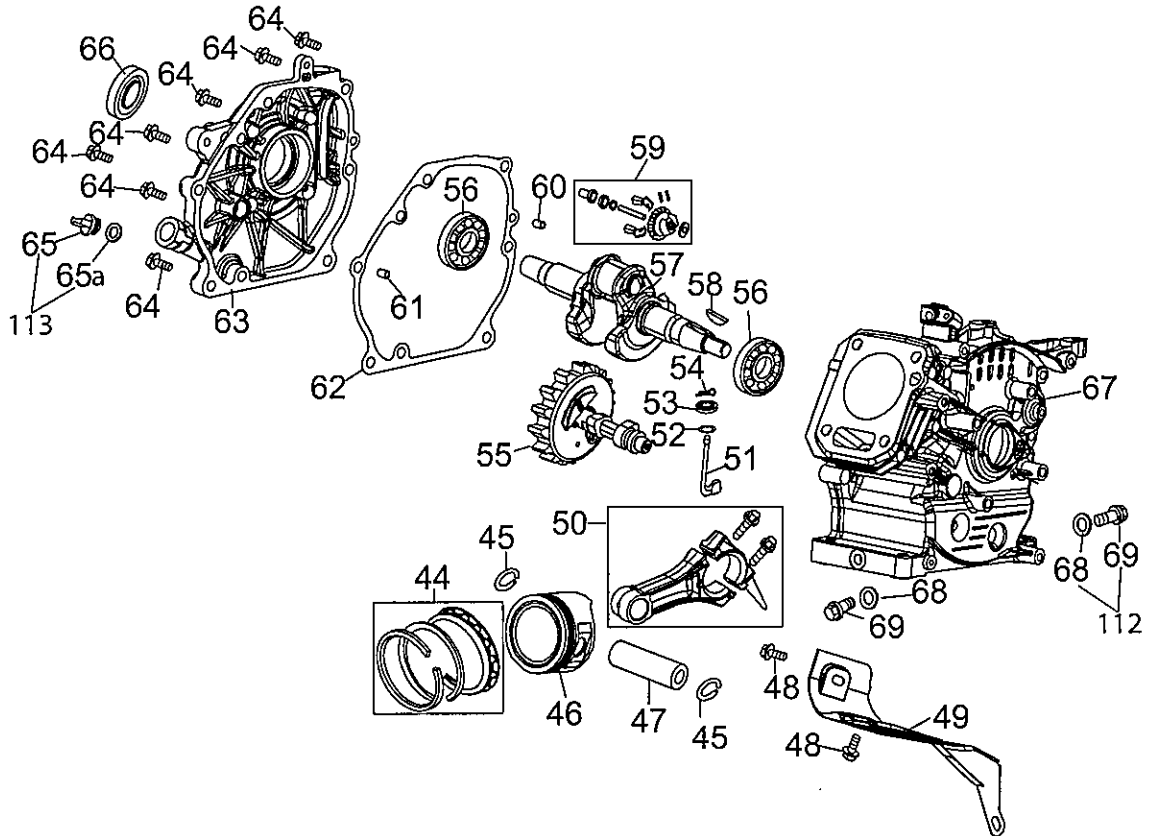

170-T0B Air Cleaner & Muffler

Ref.	Part Number	Description
20	951-11285	Exhaust Pipe Gasket
21	712-04214	Nut, M8
22	951-12156	Muffler Assembly
23	710-05002	Bolt
30	951-10806	Air Cleaner Housing
31	712-04213	Nut
32	710-05102	Self-Tapping Bolt M4.2x16
34	951-12135	Silencer Plate
35	951-10794	Air Cleaner Assembly
36	951-10794	Air Cleaner Assembly
37	951-12136	Air Cleaner Cover

170-T0B Carburetor

Ref.	Part Number	Description
28	951-12124	Carburetor Assembly
29	951-11571	Carburetor Gasket Plate
a	951-11177	Control Lever,Choke
b	N/A	Choke Shaft
c	N/A	Choke Plate
d	N/A	Throttle Shaft
e	N/A	Throttle Plate
f	N/A	Screw M3x5
g	N/A	Lock Washer
h	N/A	Idle Jet Assembly
i	N/A	Gasket, Throttle Plate
j	N/A	Idle Speed Adjusting Screw
k	N/A	Mixture Screw
l	N/A	Carburetor Body

170-T0B Crankcase

170-TOB Crankcase

Ref.	Part Number	Description
44	951-11253	Piston Ring Set
45	951-11632	Piston Pin Snap Ring
46	951-12007	Piston
47	951-11633	Piston Pin
48	710-04915	Bolt M6×12
49	951-11113	Air Shield
50	951-11573	Connecting Rod Assembly
51	951-11356	Governor Arm Shaft
52	736-04461	Washer 5.2×1.9
53	951-11574	Governor Seal
54	714-04074	Cotter Pin
55	951-11575	Camshaft Assy.
56	951-11369	Radial Ball Bearing, 6205
57	951-12160	Crankshaft Assembly
58	951-10307	Woodruff Key
59	951-11576	Governor Gear/Shaft Assembly

Ref.	Part Number	Description
60	715-04092	Dowel Pin 7×14
61	715-04089	Dowel Pin 9×14
62	951-11371	Crankcase Cover Gasket
63	951-12125	Cover Comp, Left Crankcase
64	710-04932	Bolt M8×32
65	951-11377	Oil Filler Plug Ass'y
65a	951-11577	O-Ring
66	951-11578	Oil Seal, 25×41.25×6
67	951-12155	Short Block (Incl Ref. 4,20,25,26,38, 40,41,44-47,50-70
68	736-04440	Washer 10×16×1.5
69	710-04906	Oil Drain Plug
112	951-10370	Oil Drain Plug & Washer Assembly
113	951-11283	Oil Fill Plug Assembly