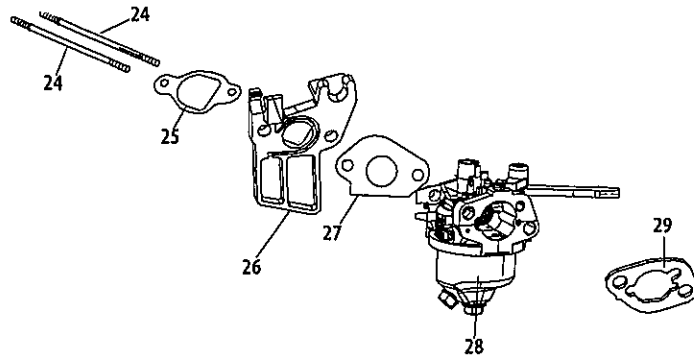

170-C0A-11 Air Cleaner

Ref.	Part Number	Description
30	951-10806	Air Cleaner Housing
31	712-04213	Nut
32	710-05102	Self-Tapping Bolt M4.2x16
34	951-12135	Silencer Plate
36	951-10794	Air Cleaner Filter Assembly
37	951-12136	Air Cleaner Cover

170-C0A-11 Carburetor

Ref.	Part Number	Description
24	710-05101	Stud M6×110
25	951-11567	Carburetor Insulator Gasket
26	951-11568	Carburetor Insulator
27	951-11569A	Carburetor Gasket
28	951-12124	Carburetor Assembly
29	951-11571	Carburetor Gasket Plate
a	951-11177	Control Lever,Choke
b		Choke Shaft
c		Choke Plate
d		Throttle Shaft
e		Throttle Plate
f		Screw M3×5
g		Lock Washer
h		Idle Jet Assembly
i		Gasket, Throttle Plate
j		Idle Speed Adjusting Screw

Ref.	Part Number	Description
k		Mixture Screw
l		Carburetor Body
m		Float Pin
n		Emulsion Tube
o		Needle Valve
p		Main Jet
q		Needle Valve Spring
r		Float
s	951-11589	Fuel Bowl Gasket
t		Fuel Bowl
u	951-11348	Fuel Bowl Gasket
v	710-04945	Fuel Bowl Mounting Bolt
w	951-11349	Fuel Drain Plug Gasket
x	710-04938	Fuel Drain Plug
	951-12119A	Carburetor Kit - Major (Incl.h,l,j,m,n,o,p,q,r,s,u,w)

Ref.	Part Number	Description
101	710-04915	Bolt M6×12
103	951-11381	Oil Fill Tube O-Ring
104	951-11913	Oil Fill Tube
105	951-11904	Dipstick O-Ring
106	951-12482	Dipstick Guage
107	951-10917A	Fuel Cap Assembly
109	951-11933	Fuel Filter
110	951-12132	Fuel Tank
111	750-05314	Rubber Isolation Mount
112	951-10651	Fuel Tank Nipple
	777123259	Choke Lever Label
	777533612	Engine Oil / Warning Label
	777123174	Throttle Label
	777123026	Electric Start Warning Label
	777122992	Electric Start Label