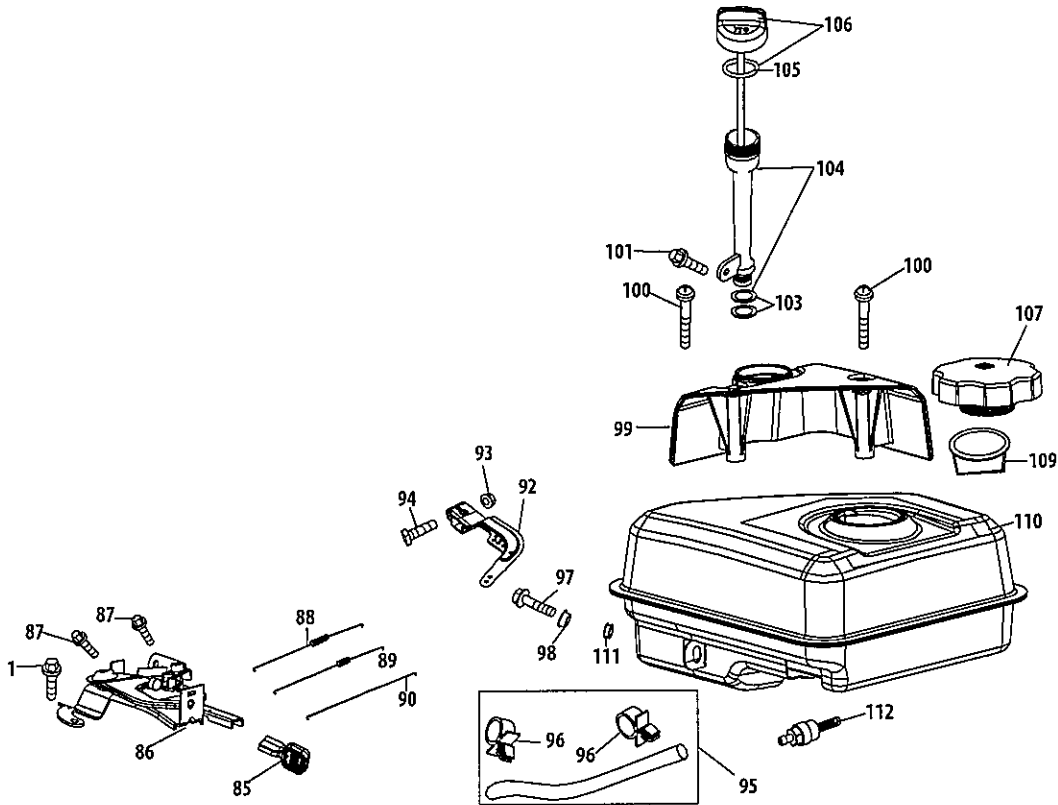

170-COA-11 Fuel Tank & Mounting

Ref.	Part Number	Description
1	710-04968	Bolt M6×16
85	951-11067	Throttle Control Knob
86	951-12131	Primer Bracket
87	710-04928	Bolt M6×12
88	951-11585	Governor Spring
89	951-10664	Throttle Linkage Spring
90	951-10665	Throttle Linkage
92	951-11106	Governor Arm
93	712-04212	Nut M6
94	710-04908	Governor Arm Bolt
95	951-10650	Fuel Line Kit
96	951-10650	Fuel Hose Clamp
97	710-04918	Bolt M6×20
98	735-04268	Isolator Bushing
99	951-10662	Dipstick Decoration Cover
100	710-04905	Bolt

Ref.	Part Number	Description
101	710-04915	Bolt M6×12
103	951-11381	Oil Fill Tube O-Ring
104	951-11913	Oil Fill Tube
105	951-11904	Dipstick O-Ring
106	951-12482	Dipstick Guage
107	951-10917A	Fuel Cap Assembly
109	951-11933	Fuel Filter
110	951-12132	Fuel Tank
111	750-05314	Rubber Isolation Mount
112	951-10651	Fuel Tank Nipple
	777123259	Choke Lever Label
	777533612	Engine Oil / Warning Label
	777123174	Throttle Label
	777123026	Electric Start Warning Label
	777122992	Electric Start Label