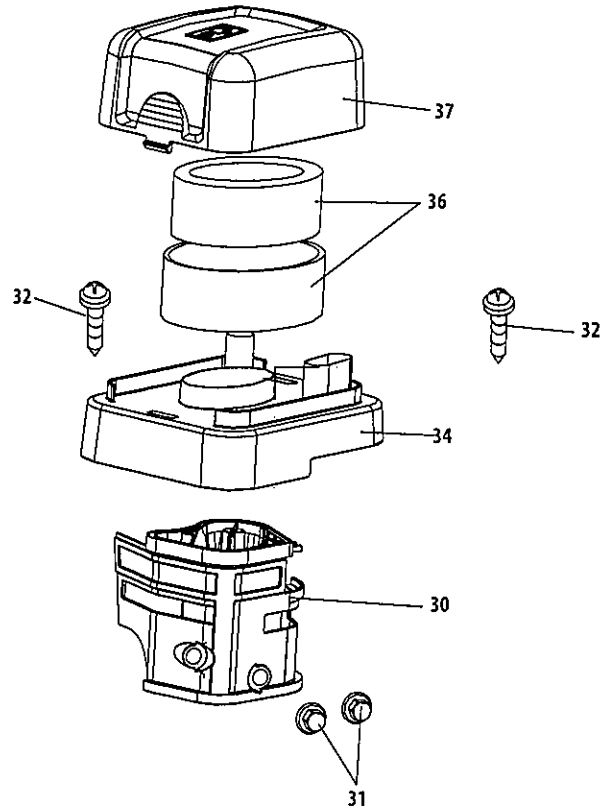

170-C0A-11 Air Cleaner

Ref.	Part Number	Description
30	951-10806	Air Cleaner Housing
31	712-04213	Nut
32	710-05102	Self-Tapping Bolt M4.2x16
34	951-12135	Silencer Plate
36	951-10794	Air Cleaner Filter Assembly
37	951-12136	Air Cleaner Cover

170-C0A-11 Carburetor

Ref.	Part Number	Description
24	710-05101	Stud M6×110
25	951-11567	Carburetor Insulator Gasket
26	951-11568	Carburetor Insulator
27	951-11569A	Carburetor Gasket
28	951-12124	Carburetor Assembly
29	951-11571	Carburetor Gasket Plate
a	951-11177	Control Lever,Choke
b		Choke Shaft
c		Choke Plate
d		Throttle Shaft
e		Throttle Plate
f		Screw M3×5
g		Lock Washer
h		Idle Jet Assembly
i		Gasket, Throttle Plate
j		Idle Speed Adjusting Screw

Ref.	Part Number	Description
k		Mixture Screw
l		Carburetor Body
m		Float Pin
n		Emulsion Tube
o		Needle Valve
p		Main Jet
q		Needle Valve Spring
r		Float
s	951-11589	Fuel Bowl Gasket
t		Fuel Bowl
u	951-11348	Fuel Bowl Gasket
v	710-04945	Fuel Bowl Mounting Bolt
w	951-11349	Fuel Drain Plug Gasket
x	710-04938	Fuel Drain Plug
	951-12119A	Carburetor Kit - Major (Incl.h,l,j,m,n,o,p,q,r,s,u,w)