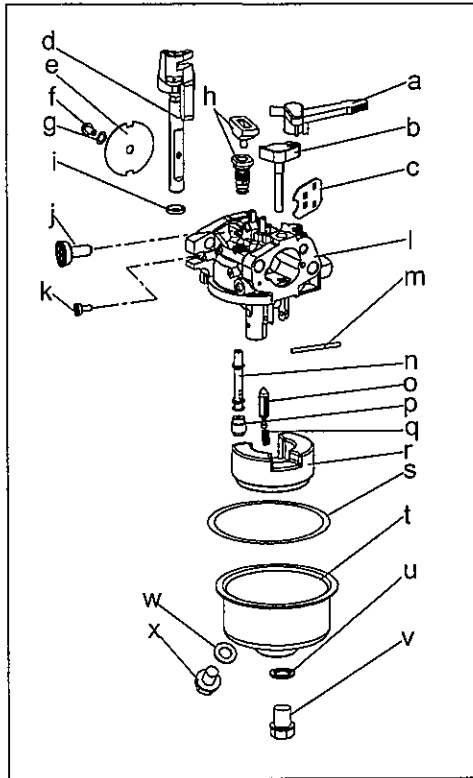

170-C0A-11 Air Cleaner

Ref.	Part Number	Description
30	951-10806	Air Cleaner Housing
31	712-04213	Nut
32	710-05102	Self-Tapping Bolt M4.2x16
34	951-12135	Silencer Plate
36	951-10794	Air Cleaner Filter Assembly
37	951-12136	Air Cleaner Cover

170-C0A-11 Carburetor

Ref.	Part Number	Description
24	710-05101	Stud M6×110
25	951-11567	Carburetor Insulator Gasket
26	951-11568	Carburetor Insulator
27	951-11569A	Carburetor Gasket
28	951-12124	Carburetor Assembly
29	951-11571	Carburetor Gasket Plate
a	951-11177	Control Lever,Choke
b		Choke Shaft
c		Choke Plate
d		Throttle Shaft
e		Throttle Plate
f		Screw M3×5
g		Lock Washer
h		Idle Jet Assembly
i		Gasket, Throttle Plate
j		Idle Speed Adjusting Screw

Ref.	Part Number	Description
k		Mixture Screw
l		Carburetor Body
m		Float Pin
n		Emulsion Tube
o		Needle Valve
p		Main Jet
q		Needle Valve Spring
r		Float
s	951-11589	Fuel Bowl Gasket
t		Fuel Bowl
u	951-11348	Fuel Bowl Gasket
v	710-04945	Fuel Bowl Mounting Bolt
w	951-11349	Fuel Drain Plug Gasket
x	710-04938	Fuel Drain Plug
	951-12119A	Carburetor Kit - Major (Incl.h,l,j,m,n,o,p,q,r,s,u,w)