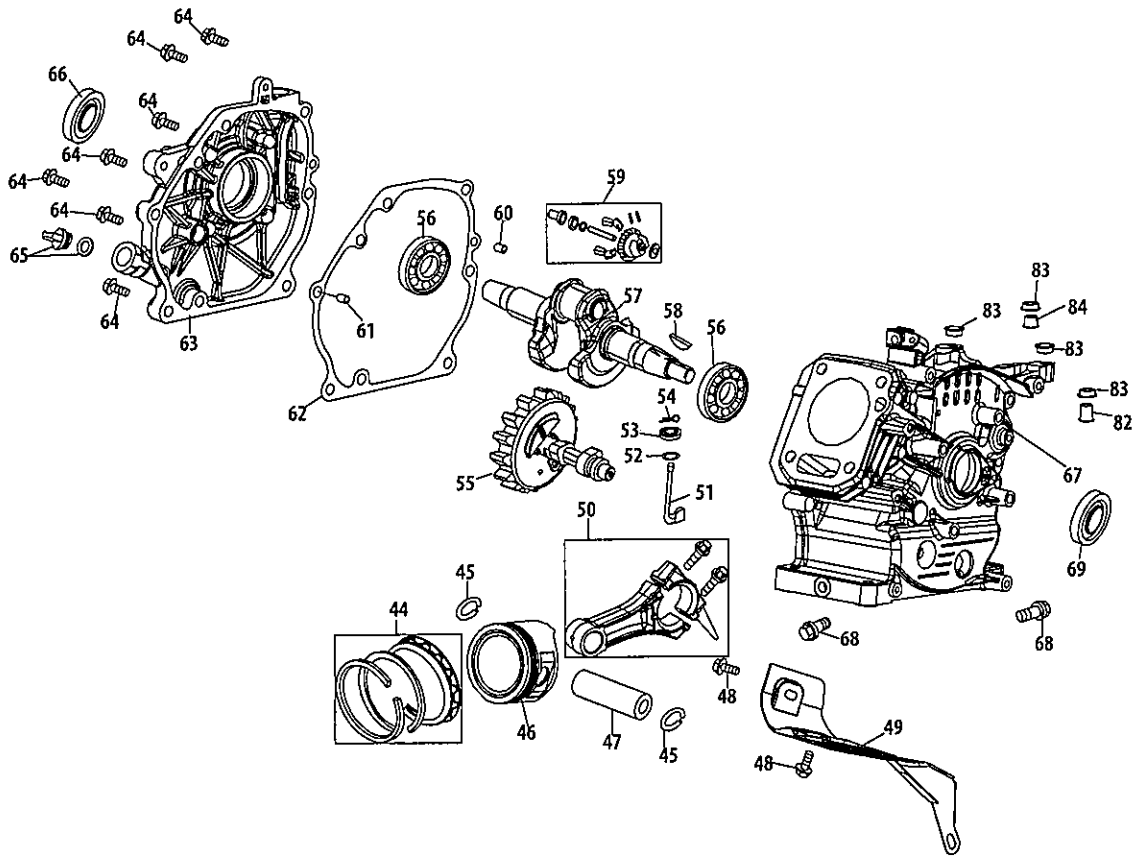

170-C0A-11 Crankcase

170-C0A-11 Crankcase

Ref.	Part Number	Description
44	951-12111	Piston Ring Set
45	951-11632	Piston Pin Snap Ring
46	951-12007	Piston
47	951-11633	Piston Pin
48	710-04915	Bolt M6x12
49	951-11113	Air Shield
50	951-11573	Connecting Rod Assembly
51	951-11356	Governor Arm Shaft
52	736-04461	Washer, 5.2x1.9
53	951-11574	Governor Seal
54	714-04074	Cotter Pin
55	951-11575	Camshaft Assy.
56	951-11369	Radial Ball Bearing, 6205
57	951-12133	Crankshaft Assembly
58	951-10307	Woodruff Key
59	951-11576	Governor Gear/Shaft Asm
60	715-04092	Dowel Pin, 7x14
61	715-04089	Dowel Pin, 9x14
62	951-11371	Crankcase Cover Gasket
63	951-12125	Cover Comp, Left Crankcase
64	710-04932	Bolt M8x32
65	951-11283	Oil Fill Plug Assembly
66	951-11578	Oil Seal, 25x741.25x6
67	951-12122A	Crankcase (Incl.4,20,25,26,38,40,41, 44-47,50-57,59-64,66-69)
68	951-12514	Oil Drain Plug
69	951-12126	Oil Seal , 25x741.25x6
82	735-04265	Isolator Bushing
83	735-04266	Rubber Isolation Mount
84	735-04267	Isolator Bushing
	952Z170-C0A-11	Complete Engine
	951-12573	Gasket Kit - External (Incl.4,20,25-27,29)
	951-12572	Gasket Kit - Complete (Incl.4,20,25-27,29,38, 52,53,62,66,69)