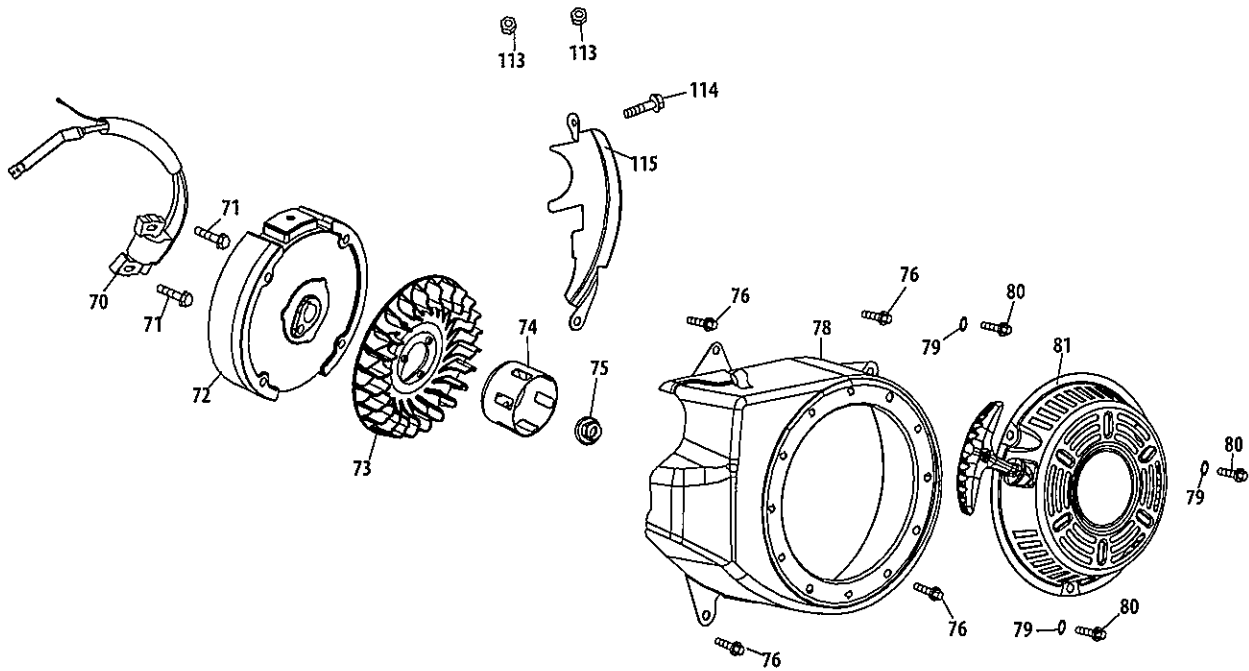

170-C0A-11 Starter Assembly

Ref.	Part Number	Description
70	951-10792	Ignition Coil Assembly
71	710-04919	Bolt M6x25
72	951-10805	Flywheel
73	951-10909	Fan, Cooling
74	951-10911	Starter Cup
75	712-04209	Nut, Special M14x1.5
76	710-04915	Bolt M6x12
78	951-11583	Blower Housing
79	736-04455	Gasket 6
80	710-04974	Bolt M6x10
81	951-12418	Recoil Starter
113	712-04212	Nut, M6
114	710-04918	Bolt M6x20
115	951-11109	Blower Housing Shield