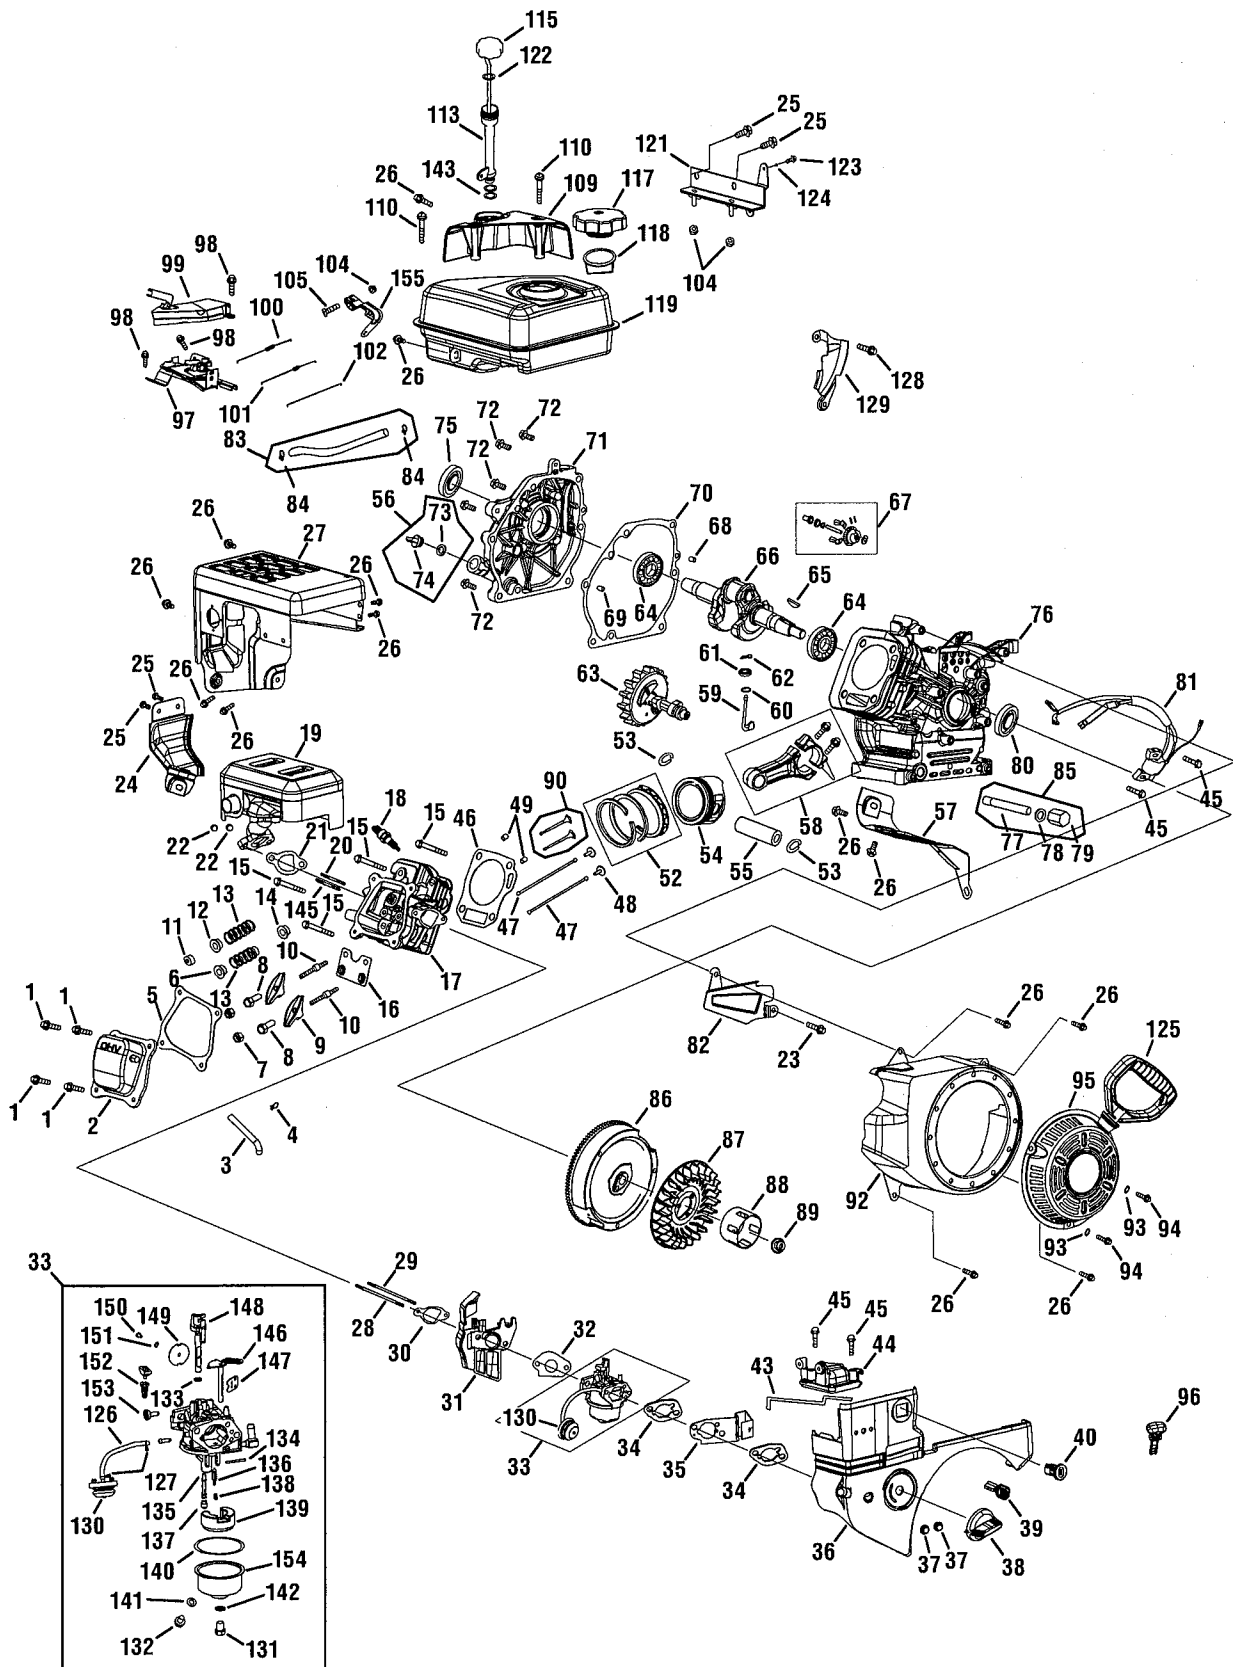

179 cc 165 SUB Engine

179 cc 165 SUB Engine

Ref. No.	Part No.	Description	Ref. No.	Part No.	Description
1	710-04968	Bolt	70	951-11371	Crankcase Cover Gasket
2	951-11054	Valve Cover	72	710-04932	Cover Bolt
3	731-07059	Breather Hose	75	951-11368	Oil Seal
4	726-04101	Hose Clamp	78	736-04440	Washer
7	751-11124	Pivot Locking Nut	80	951-11370	Oil Seal
8	751-11123	Valve Adjusting Nut	81	951-10646	Ignition Coil
10	710-04902	Pivot Bolt	82	951-11110	Air Flow Shield
15	710-04933	Bolt	83	951-10650	Fuel Line Kit (incl. clmps and fuel line)
18	951-10292	Spark Plug	84	951-11731	Hose Clamp
19	951-11282	Muffler Assembly	85	951-10641	Oil Drain Ass'y, includes 77, 78, 79
20	710-05001	Stud	86	951-10805	Flywheel
21	951-11289	Muffler Gasket	87	951-10934	Cooling Fan
22	712-04214	Nut	88	951-10911	Starter Cup
23	710-04940	Bolt	89	712-04209	Nut
24	951-11111	Exhaust Pipe Shield	90	951-10647	Valve Kit (incl. intk and exhat valve)
25	710-04914	Bolt	92	951-11509	Blower Housing
26	710-04915	Bolt	93	736-04455	Washer
27	951-10642A	Muffler Shroud	94	710-04974	Bolt
28	710-04939	Stud, M6 x117	95	951-10658	Recoil Starter Assembly
29	710-04910	Stud, M6 x 105	96	731-05632	Ignition Key
33	951-10974A	Carburetor Assembly	97	951-10758	Throttle Control Assembly
35	951-11112	Choke Control Bracket	98	710-05103	Bolt
36	951-10634	Engine Shroud	99	951-11108	Governor Shield
37	712-04213	Nut	100	951-11935	Governor Spring
38	951-11284	Choke Knob	101	951-10664	Throttle Return Spring
39	951-10757	Throttle Control Knob	102	951-10665	Governor Rod
40	951-10637	Ignition Switch	104	712-04212	Nut
43	951-10640	Choke Push Rod	105	710-04908	Bolt
44	951-10635	Heater Box	109	951-11914	Engine/Dipstick Cover
45	710-04919	Bolt	110	710-04905	Bolt
47	951-10648	Push Rod Kit (incl. intk and exhst rod)	113	951-11913	Dipstick Tube
49	715-04090	Dowel Pin	115	951-11912	Dipstick
57	951-11113	Air Shield	117	951-10649	Fuel Cap Assembly
59	951-11356	Governor Arm Shaft	118	951-11933	Fuel Level Indicator
60	736-04461	Washer	119	951-10653B	Fuel Tank
62	714-04074	Cotter Pin	121	951-11114	Switch Housing MTG Bracket
64	951-11369	Radial Ball Bearing	122	951-11904	O-Ring
65	951-10307	Flywheel Key	123	710-05197	Bolt
68	715-04092	Dowel Pin, 7 x 14	124	736-04526	Washer
69	715-04096	Dowel Pin, 9 x 14	125	731-05696	Starter Handle