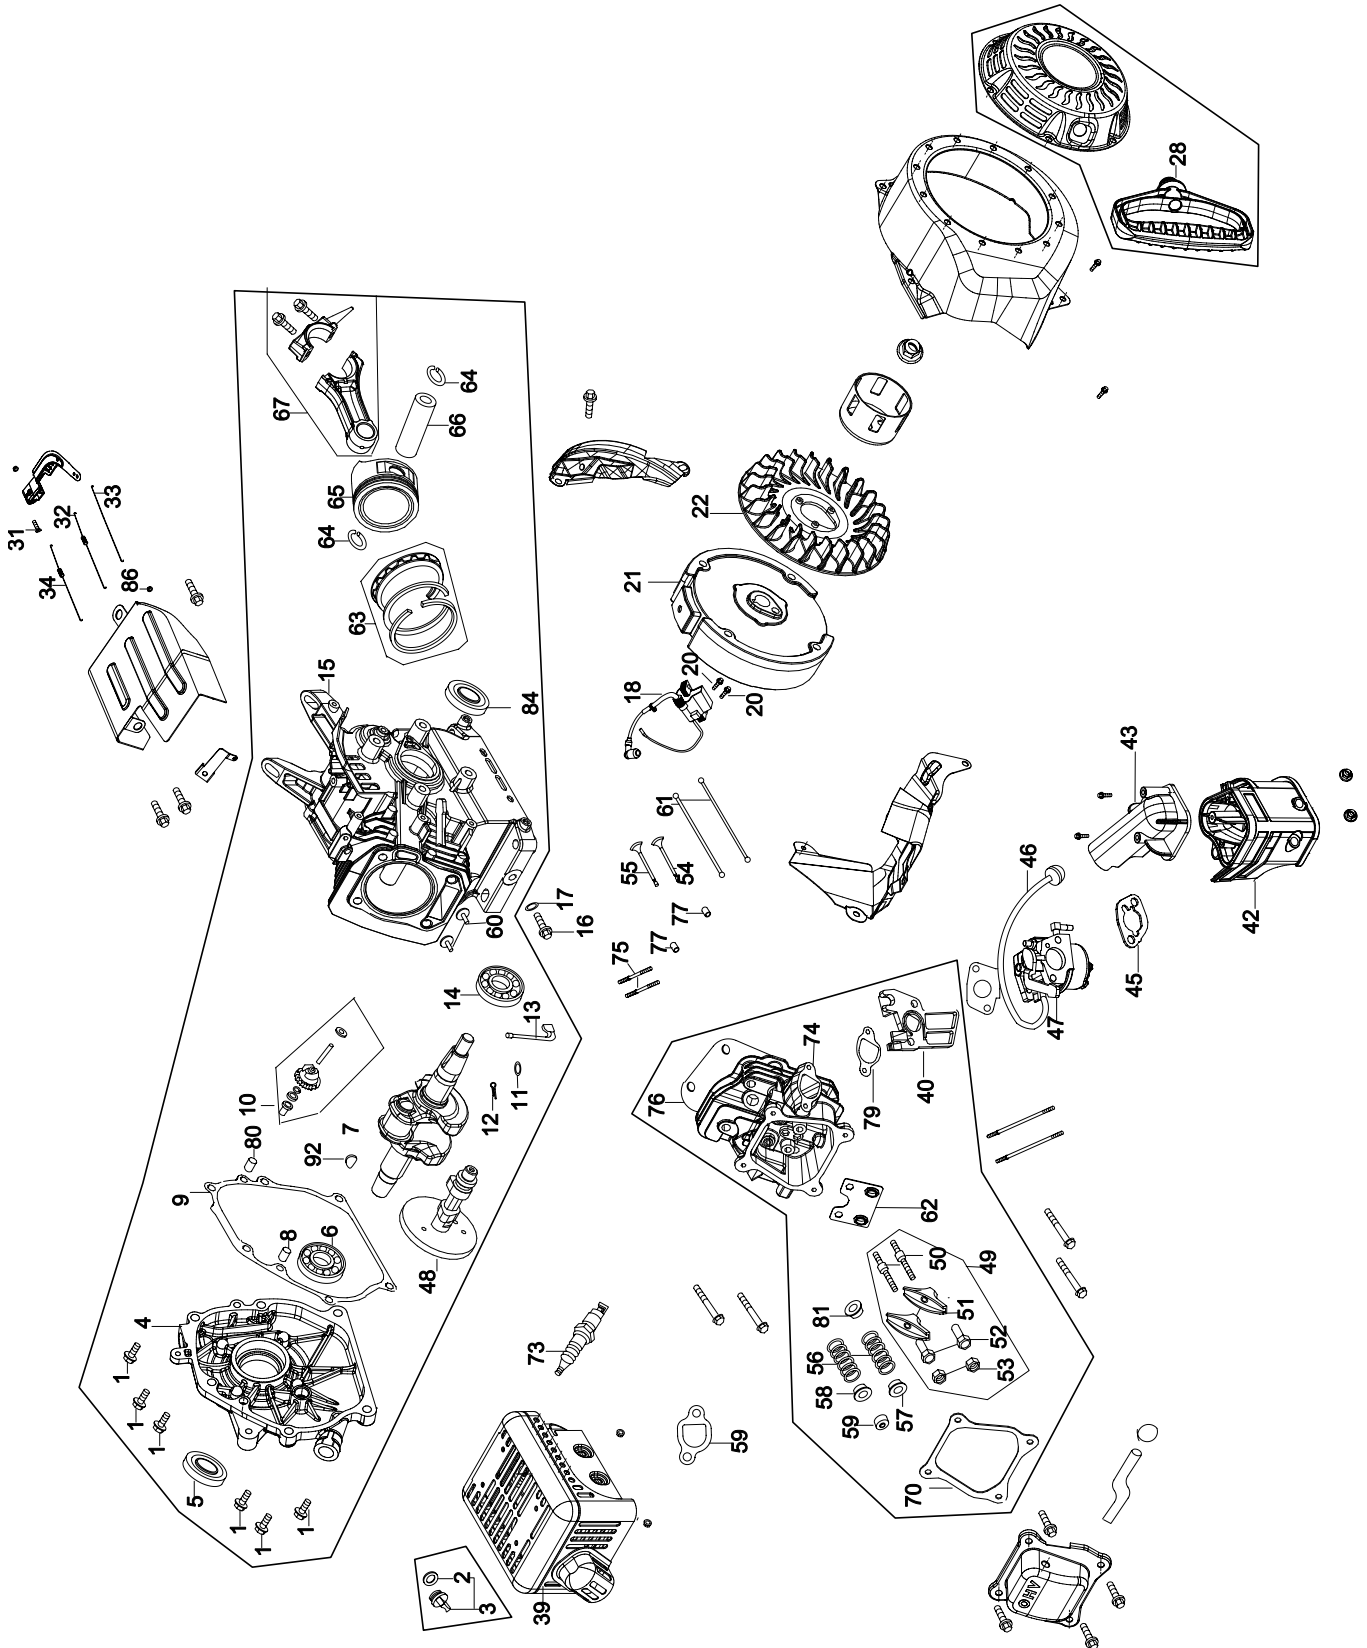

MTD 161-JW

MTD 161-JW

Part No.	Description	Ref. No.
751-10950	Short Block Assembly	—
	Crankcase Complete	15
	Crankcase Cover	4
	Piston	65
	Piston Ring Set - OIL	63
	Piston Pin	66
	Piston Pin Clip	64
	Connecting Rod Complete	67
	Valve Lifter	60
	Camshaft Assembly	48
	Carburetor Insulator Plate Gasket	79
	Crankshaft Assembly	7
	Carburetor Insulator Plate	40
	Muffler Gasket	90
	Governor Arm Shaft	13
	Pin Lock	12
	Governor Assembly	10
	Case Cover Gasket	9
	Cylinder Head Gasket (graphite)	76
	Heat Pipe Intake Gasket	45
	Head Cover Gasket	70
	Oil Drain Plug	16
	Oil Drain Plug Washer	17
	Dowel Pin	8
	Dowel Pin	80
	Bearing	6
	Bolt	1
	Oil Seal	5
	Oil Seal	84
	O-Ring Dipstick	2
	O-Ring Gov. Shaft	11

Part No.	Description	Ref. No.
751-10949	Cylinder Head Assembly	—
	Head Cover Gasket	70
	Rocker Arm & Bolt Assembly (Incl. 50-53)	49
	Pivot Bolt	50
	Rocker Arm	51
	Valve Adjusting Nut	52
	Pivot Locking Nut	53
	Valve Spring	56
	Intake Valve Spring Seat	57
	Exhaust Valve Spring Seat	58
	Exhaust Valve Adjuster	59
	Push Rod Guide Plate	62
	Carburetor Insulator	40
	Carburetor Insulator Gasket	79
	Cylinder Head - Complete	74
	Cylinder Head Gasket	76
751-10951	Gasket Kit - Complete	—
	O-Ring	2
	Crankcase Cover Gasket	9
	O-Ring, 5.2 x 1.9	11
	Oil Seal, 22 x 35 x 7	84
	Washer, 10 x 16 x 1.5	17
	Cylinder Head Gasket	76
	Muffler Gasket	90
	Head Cover Gasket	70
	Carburetor Insulator Gasket	79
	Packing	81
	Carburetor Gasket	45
751-10952	Gasket Kit - External	—
	O-Ring	2
	Washer, 10 x 16 x 1.5	17
	Muffler Gasket	90
	Head Cover Gasket	70
	Carburetor Insulator Gasket	79
	Carburetor Gasket	45